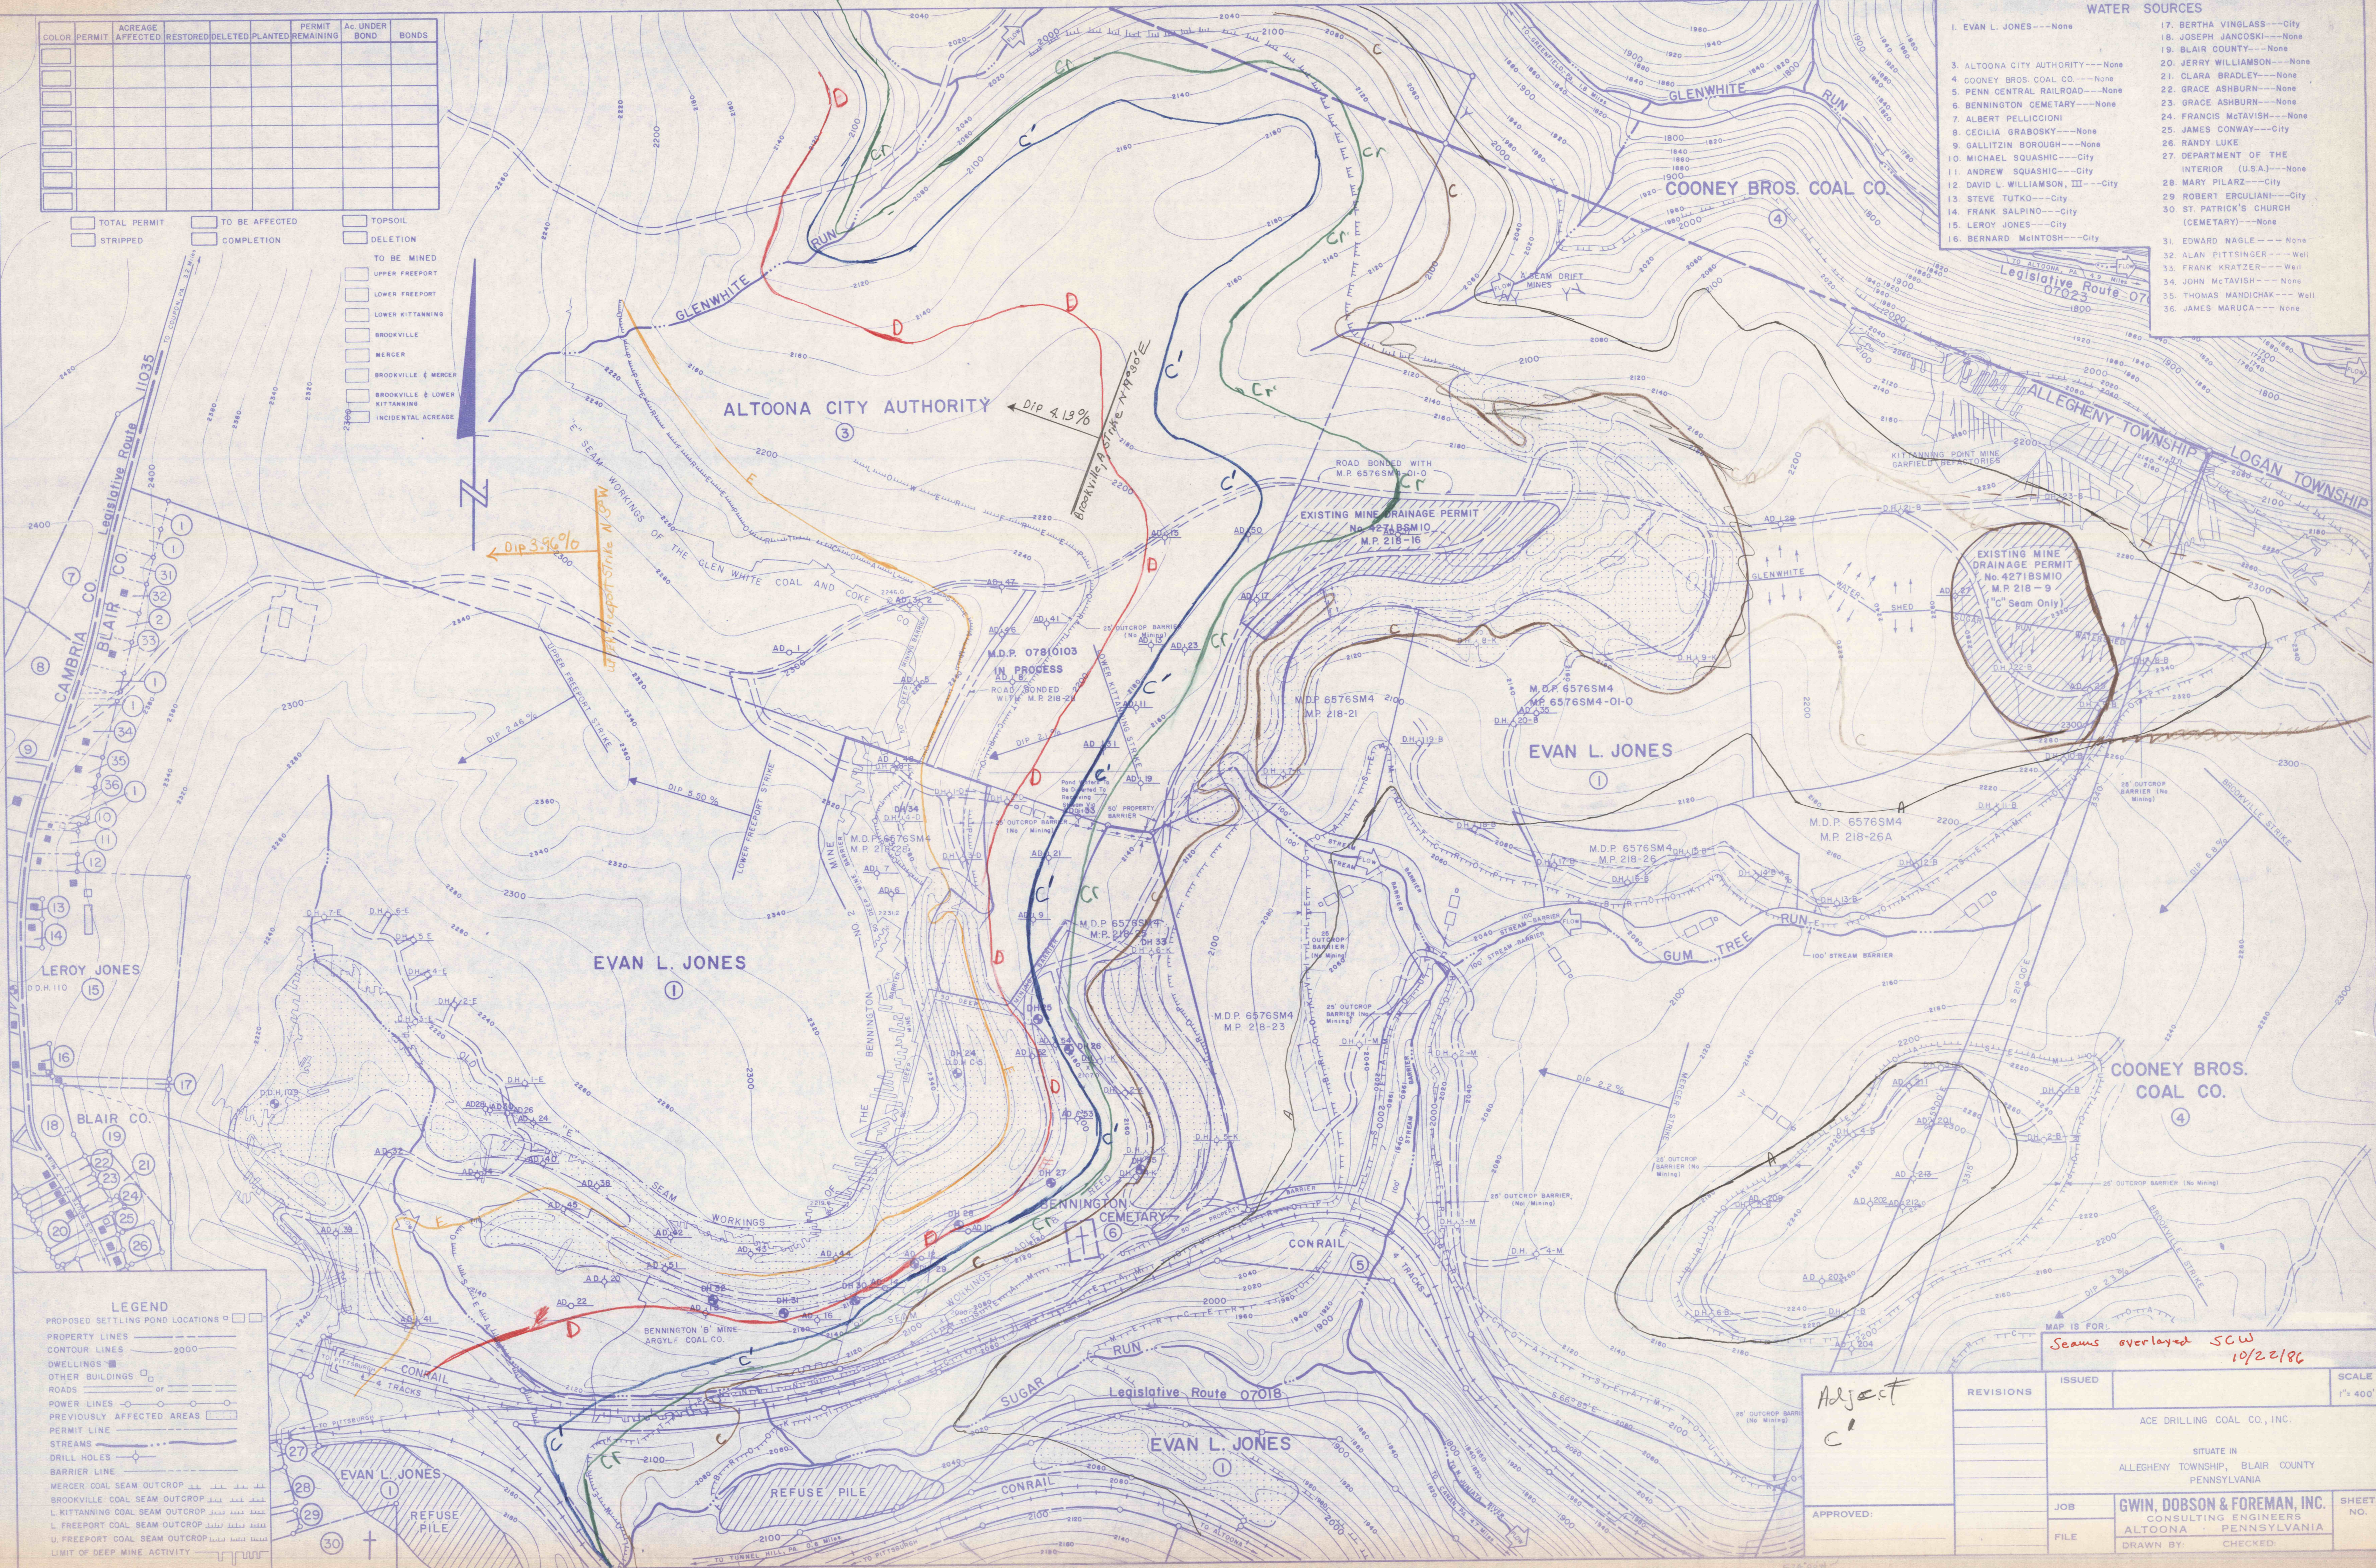

COLOR	PERMIT	ACREAGE AFFECTED	RESTORED	DELETED	PLANTED	PERMIT REMAINING	AC UNDER BOND	BONDS

TOTAL PERMIT TO BE AFFECTED  
 STRIPPED COMPLETION  
 TOPSOIL DELETION  
 TO BE MINED  
 UPPER FREEPORT  
 LOWER FREEPORT  
 LOWER KITTANNING  
 BROOKVILLE  
 MERCER  
 BROOKVILLE & MERCER  
 BROOKVILLE & LOWER KITTANNING  
 INCIDENTAL ACREAGE

**LEGEND**

PROPOSED SETTLING POND LOCATIONS	□
PROPERTY LINES	———
CONTOUR LINES	— 2000 —
DWELLINGS	■
OTHER BUILDINGS	□
ROADS	———
POWER LINES	— 0 —
PREVIOUSLY AFFECTED AREAS	■
PERMIT LINE	———
STREAMS	———
DRILL HOLES	○
BARRIER LINE	———
MERCER COAL SEAM OUTCROP	———
BROOKVILLE COAL SEAM OUTCROP	———
L. KITTANNING COAL SEAM OUTCROP	———
FREEPORT COAL SEAM OUTCROP	———
U. FREEPORT COAL SEAM OUTCROP	———
LIMIT OF DEEP MINE ACTIVITY	———

MAP IS FOR: **Seams overlaid SCW 10/22/86**

APPROVED: <i>Adject</i>	ISSUED:	SCALE: 1" = 400'
REVISIONS:	ACE DRILLING COAL CO., INC.	
	SITUATE IN ALLEGHENY TOWNSHIP, BLAIR COUNTY PENNSYLVANIA	
FILE:	JOB: <b>GWIN, DOBSON &amp; FOREMAN, INC.</b>	SHEET NO.
	CONSULTING ENGINEERS ALTOONA PENNSYLVANIA	
	DRAWN BY: CHECKED:	