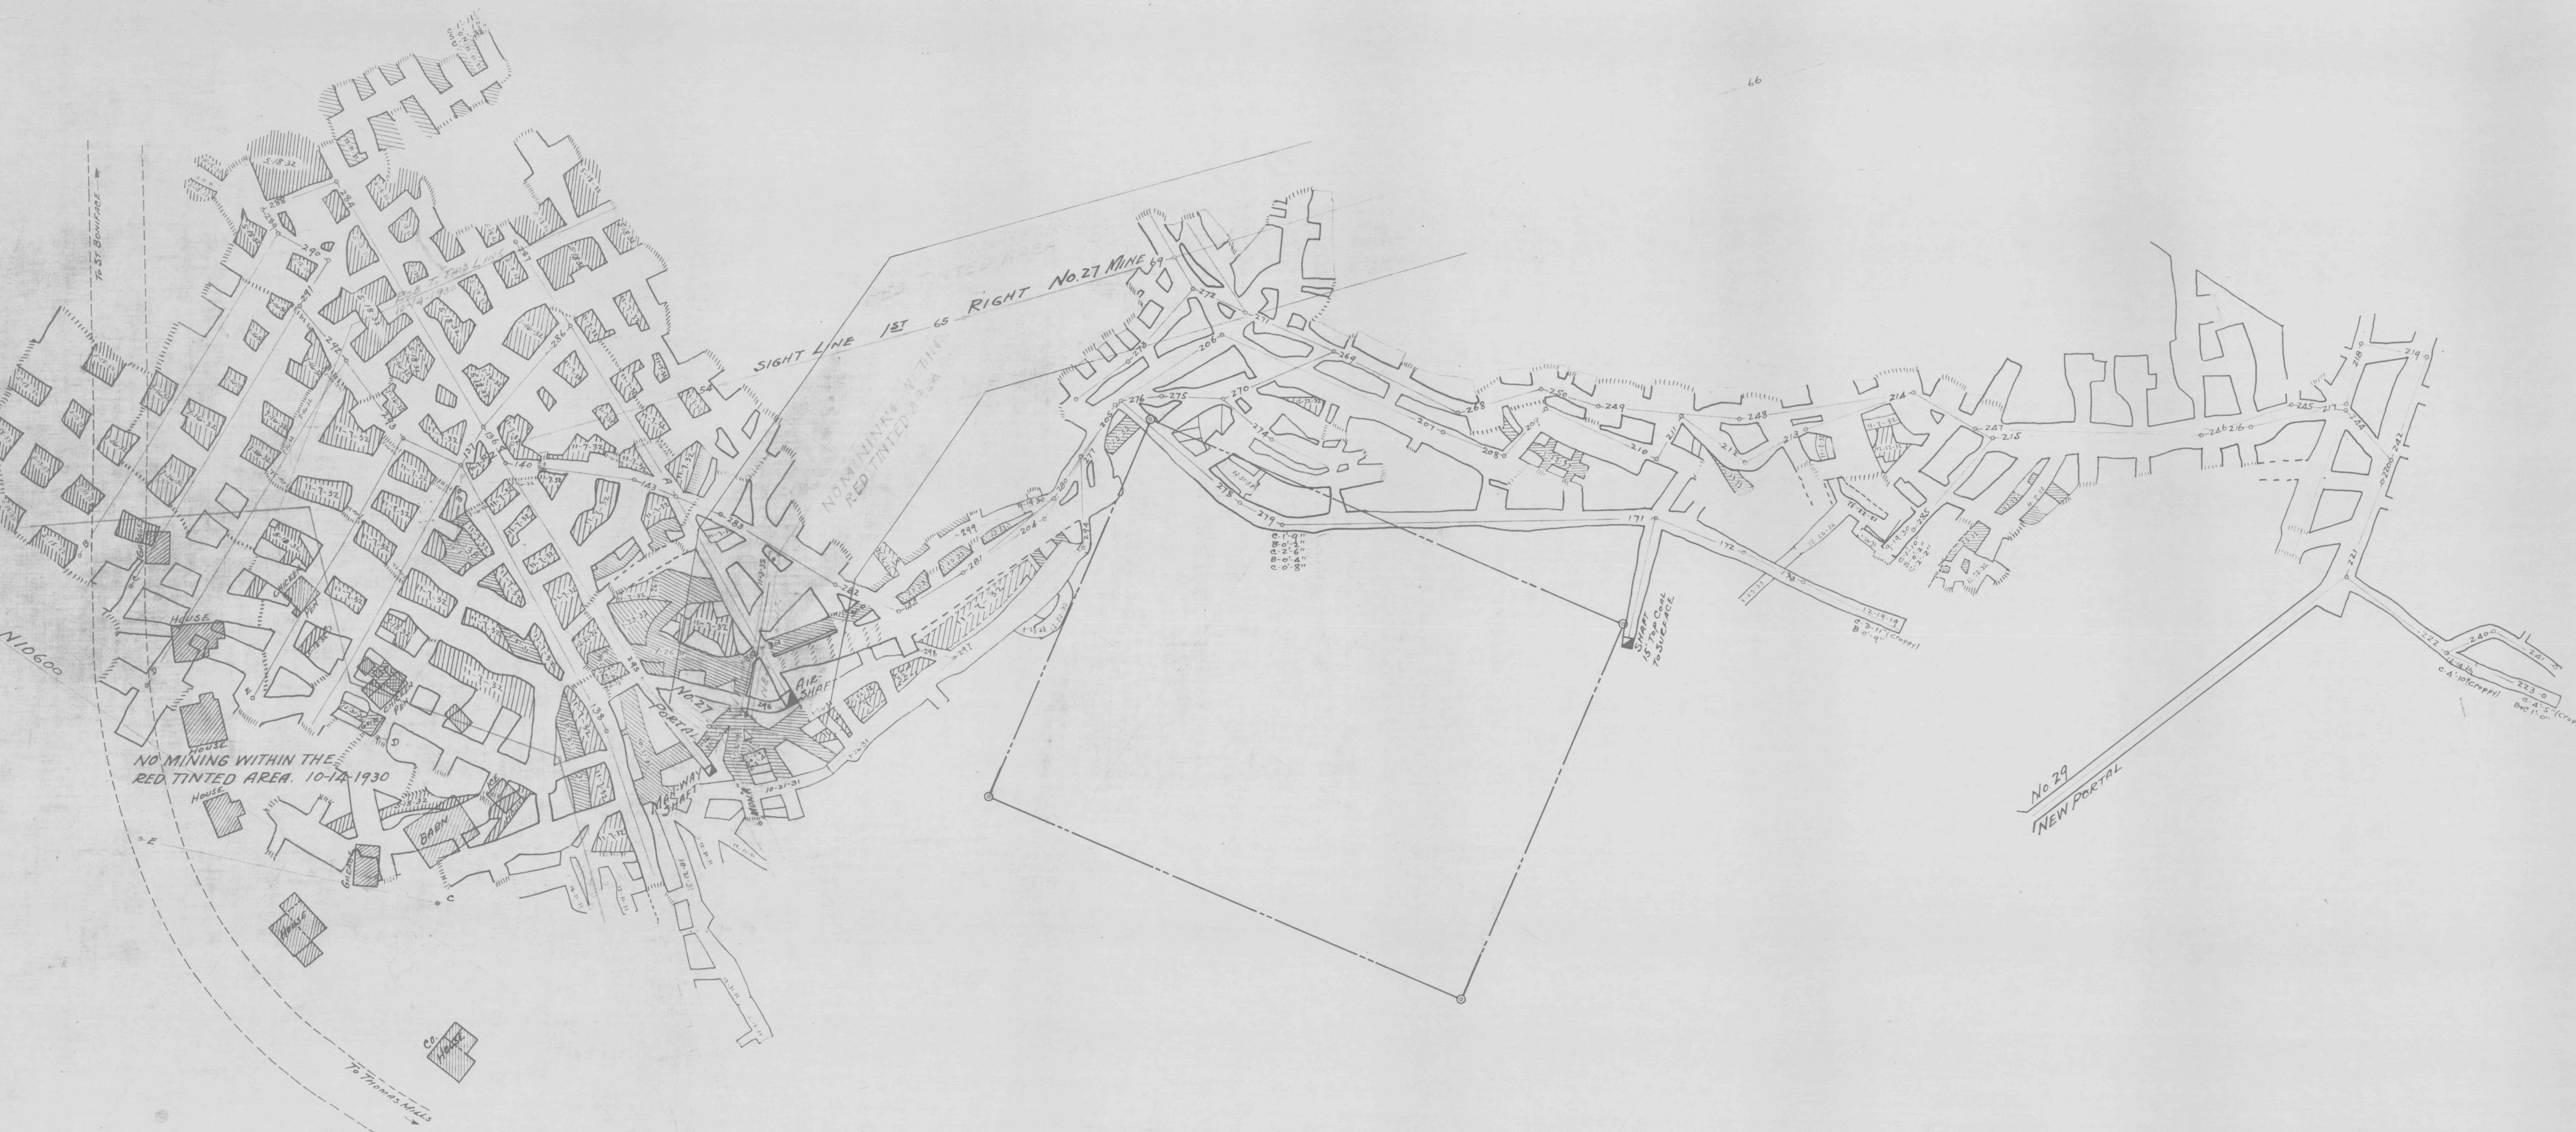

N11,400

N11,000

N12,200

66

N10,600

NO MINING WITHIN THE RED TINTED AREA. 10-17-1930

No. 29
NEW PORETAL

N11,800

W8,000

W7,600

W8,500

W7,200

W6,800

N11,000

W6,400

N11,400