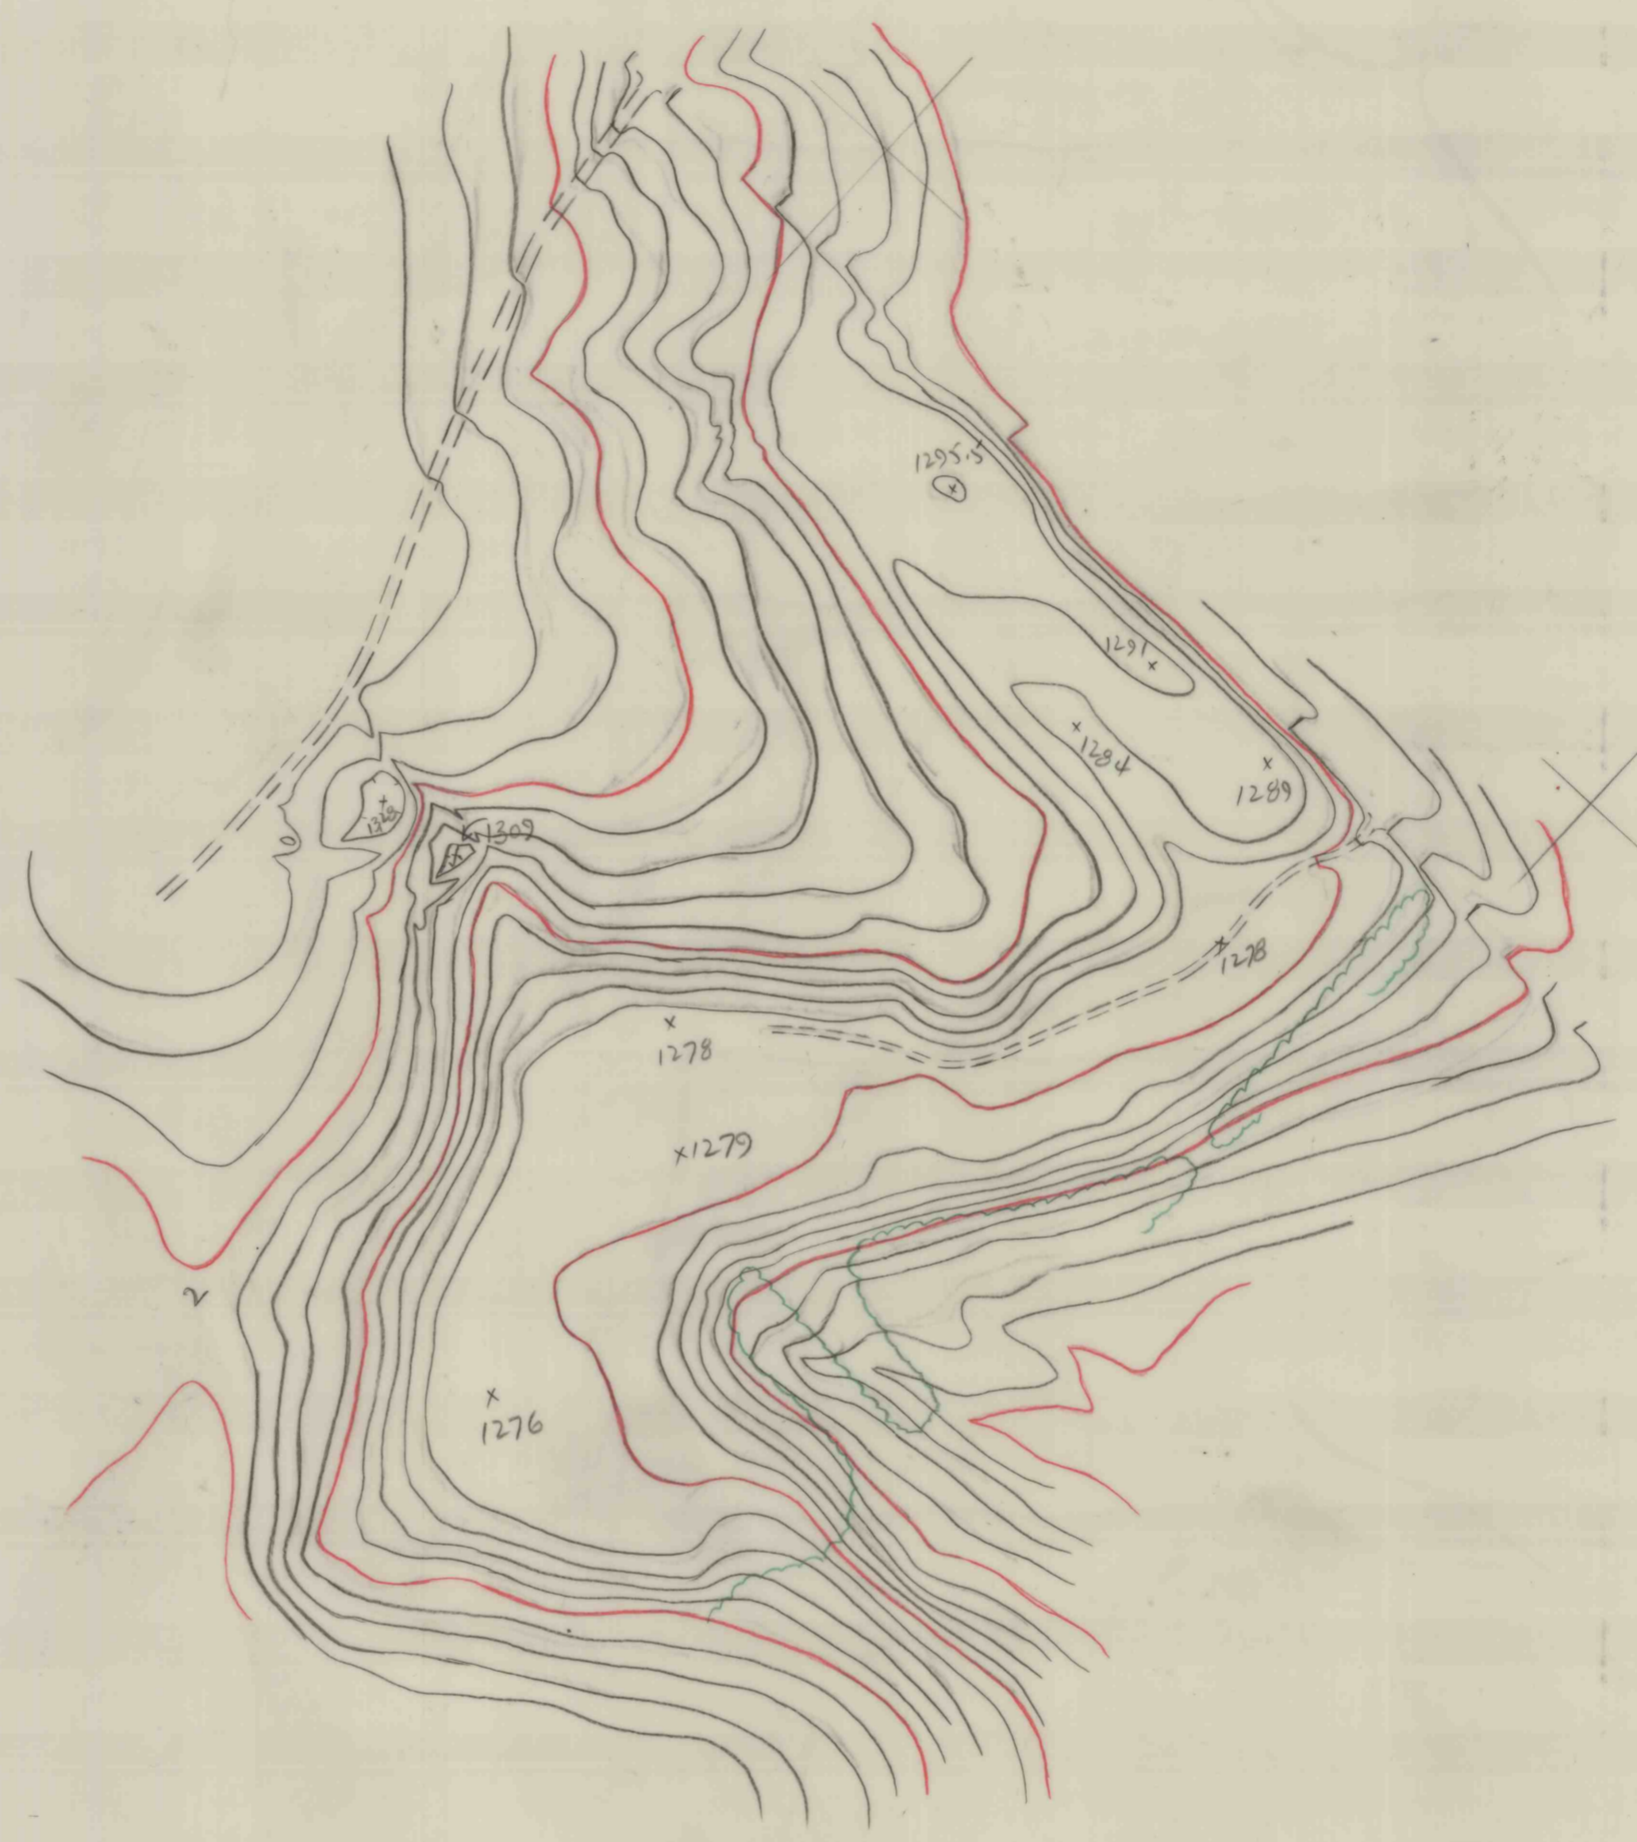

E 1324,000  
N 599,000

E 1324,000

E 1324,000  
N 597,000

67-5-66  
MORAINIE STATE PARK  
SHEET #4A  
MODEL 25-26  
1" = 200'

N 596,000