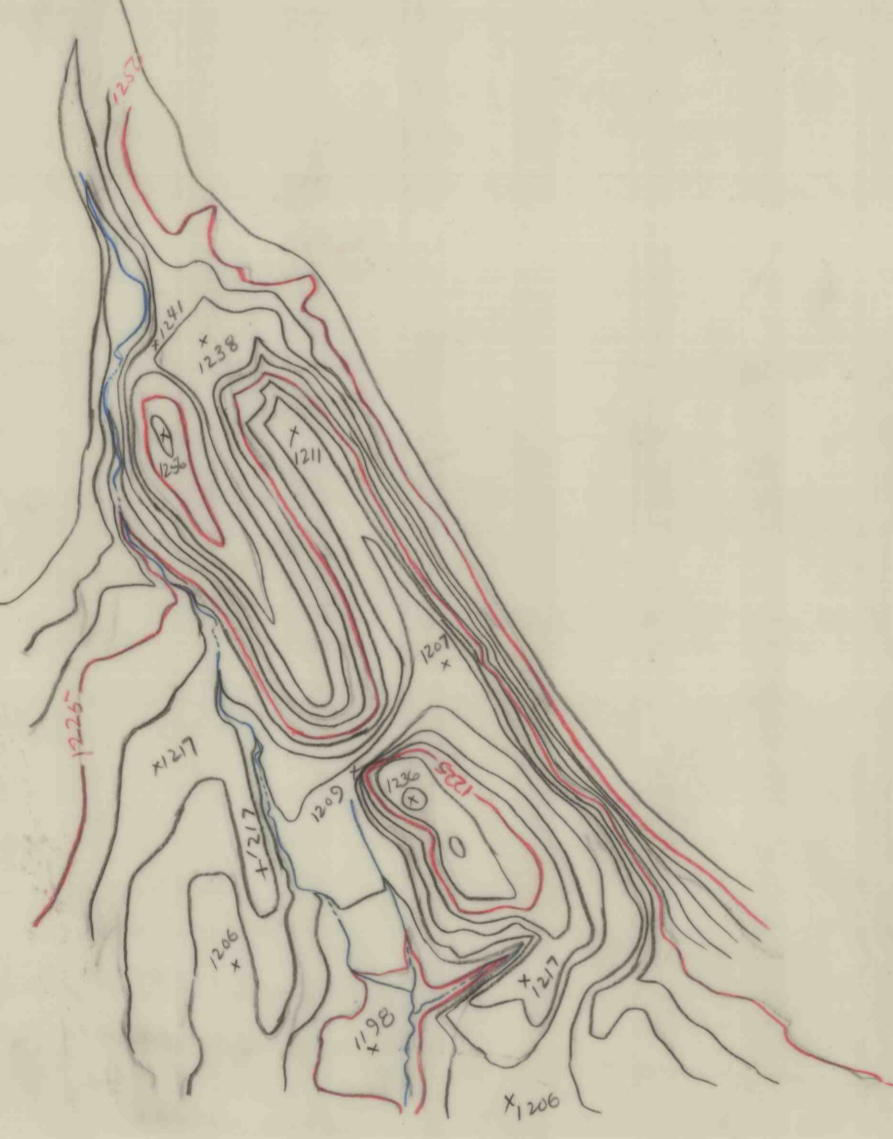

N-607,000

N-609,000

N-607,000

E-1379,000

N-604,000

N-604,000

MORaine STATE PARK
67-5-66

N 604,000