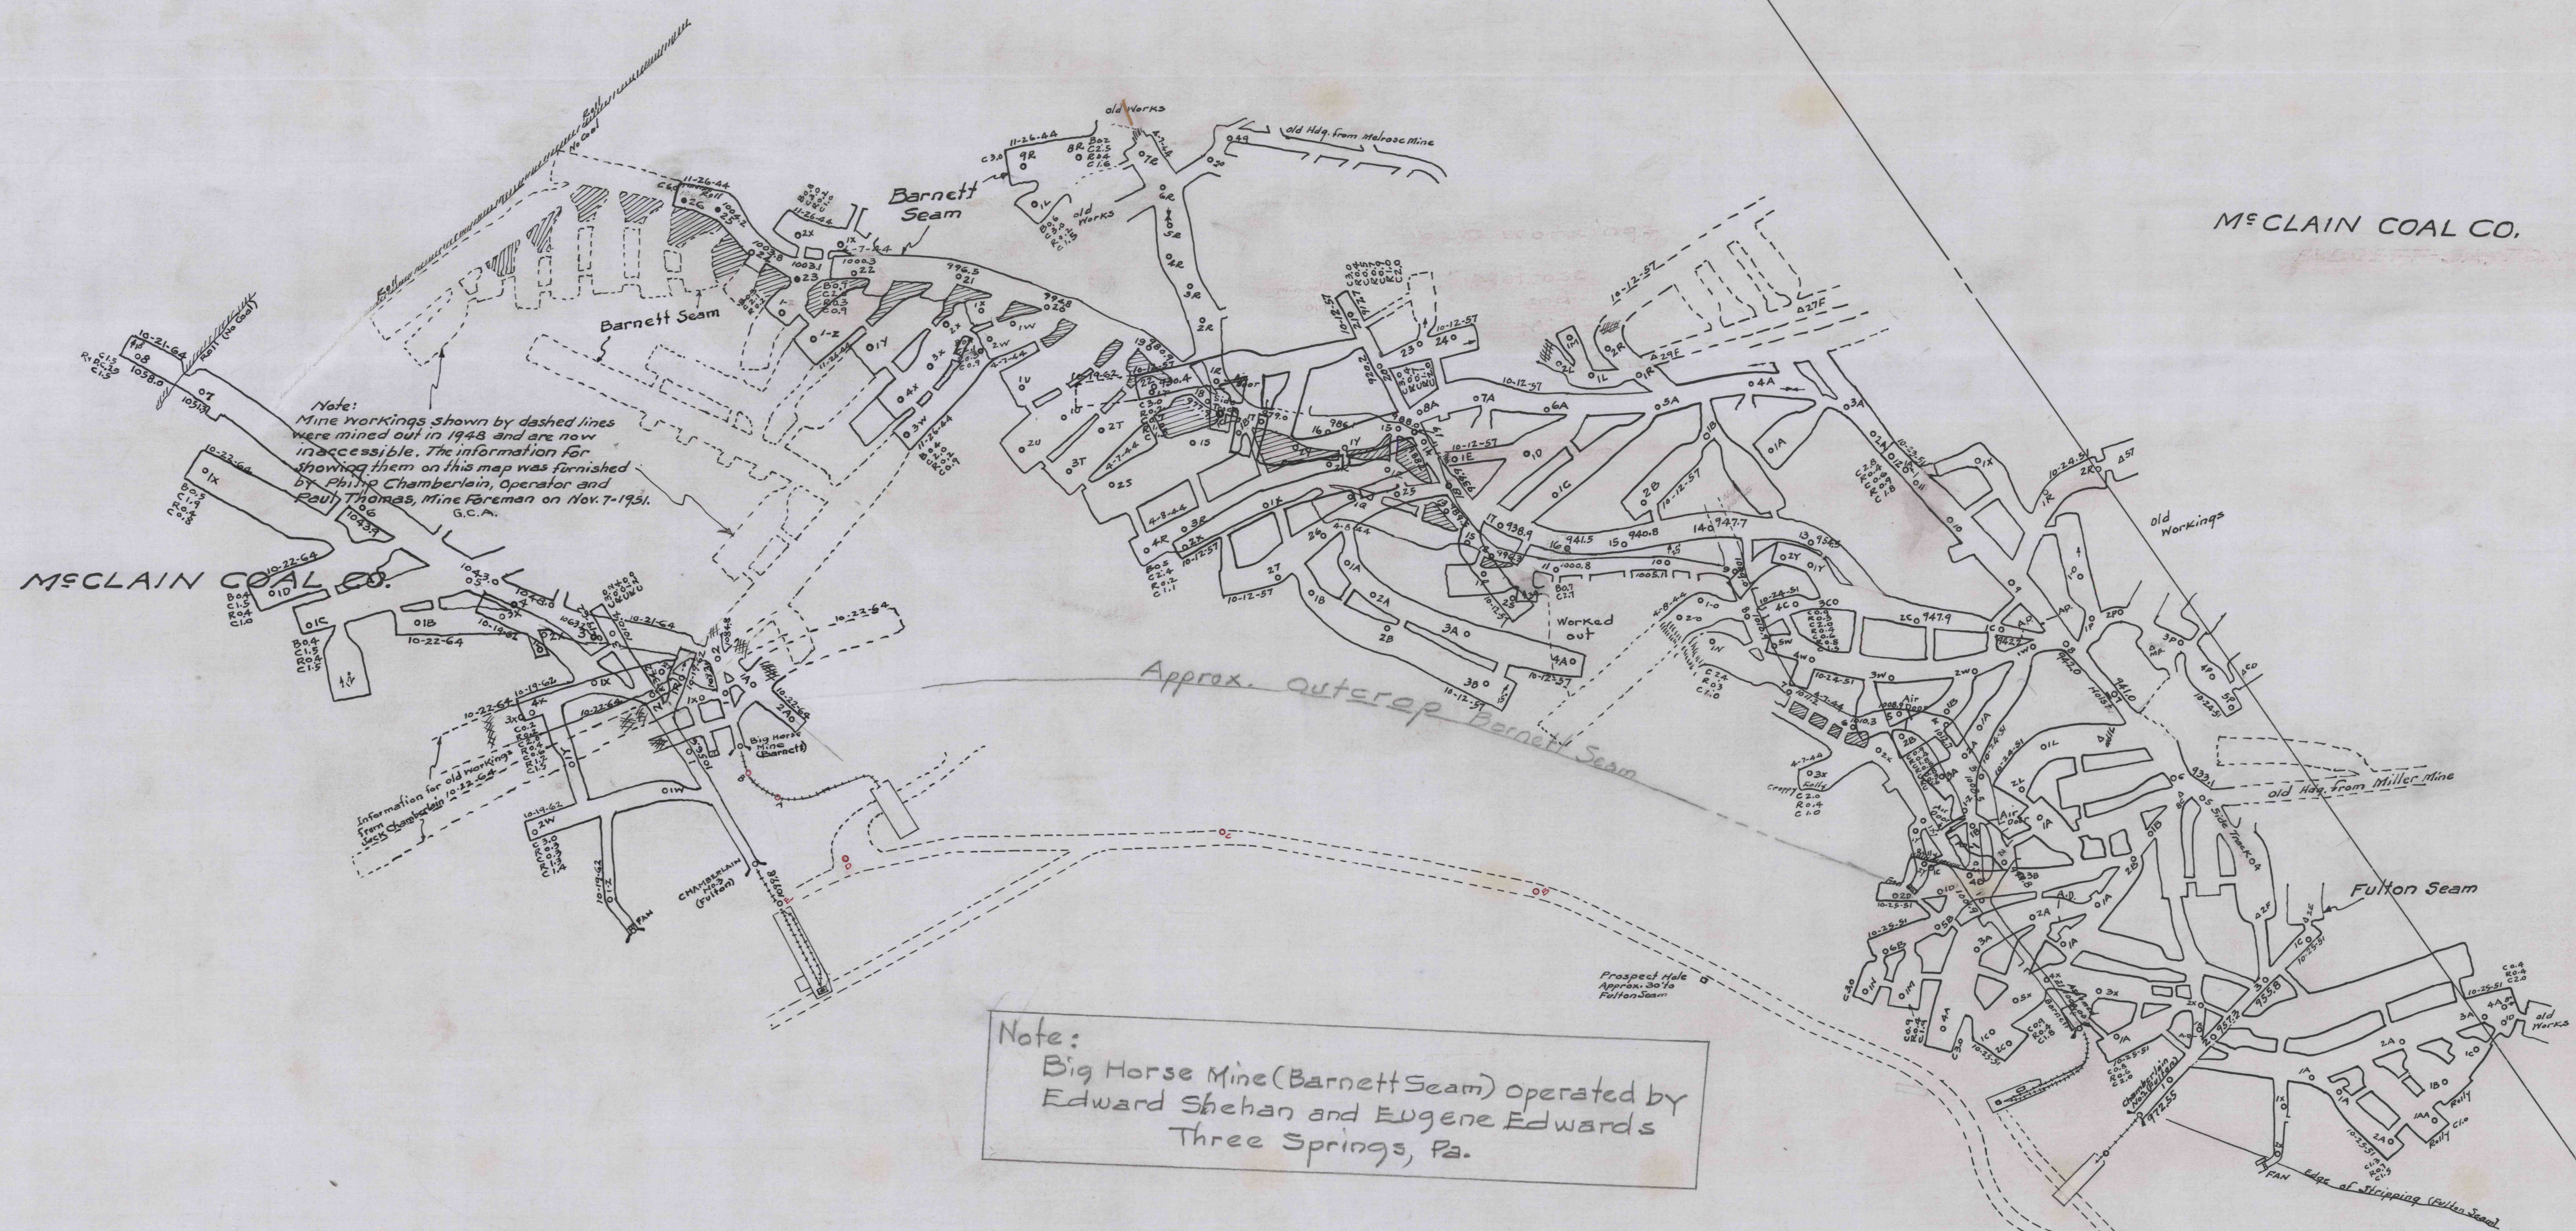

W. W. REED
Benedict Trust

MAP of McCLAIN MINES

McCLAIN COAL COMPANY

Situated in
CARBON TOWNSHIP—HUNTINGDON COUNTY

Scale: 1"=100'

— 1944 —

Guy C. Askey, Min. Engr.
Bedford, Pa.

OPERATED BY
CHAMBERLAIN BROTHERS COAL CO. ^{1/2}W. ACE COAL CO.
Six Mile Run, Pa. Coalmont, Pa.

REVISED

H & B. T. R. R. CO.