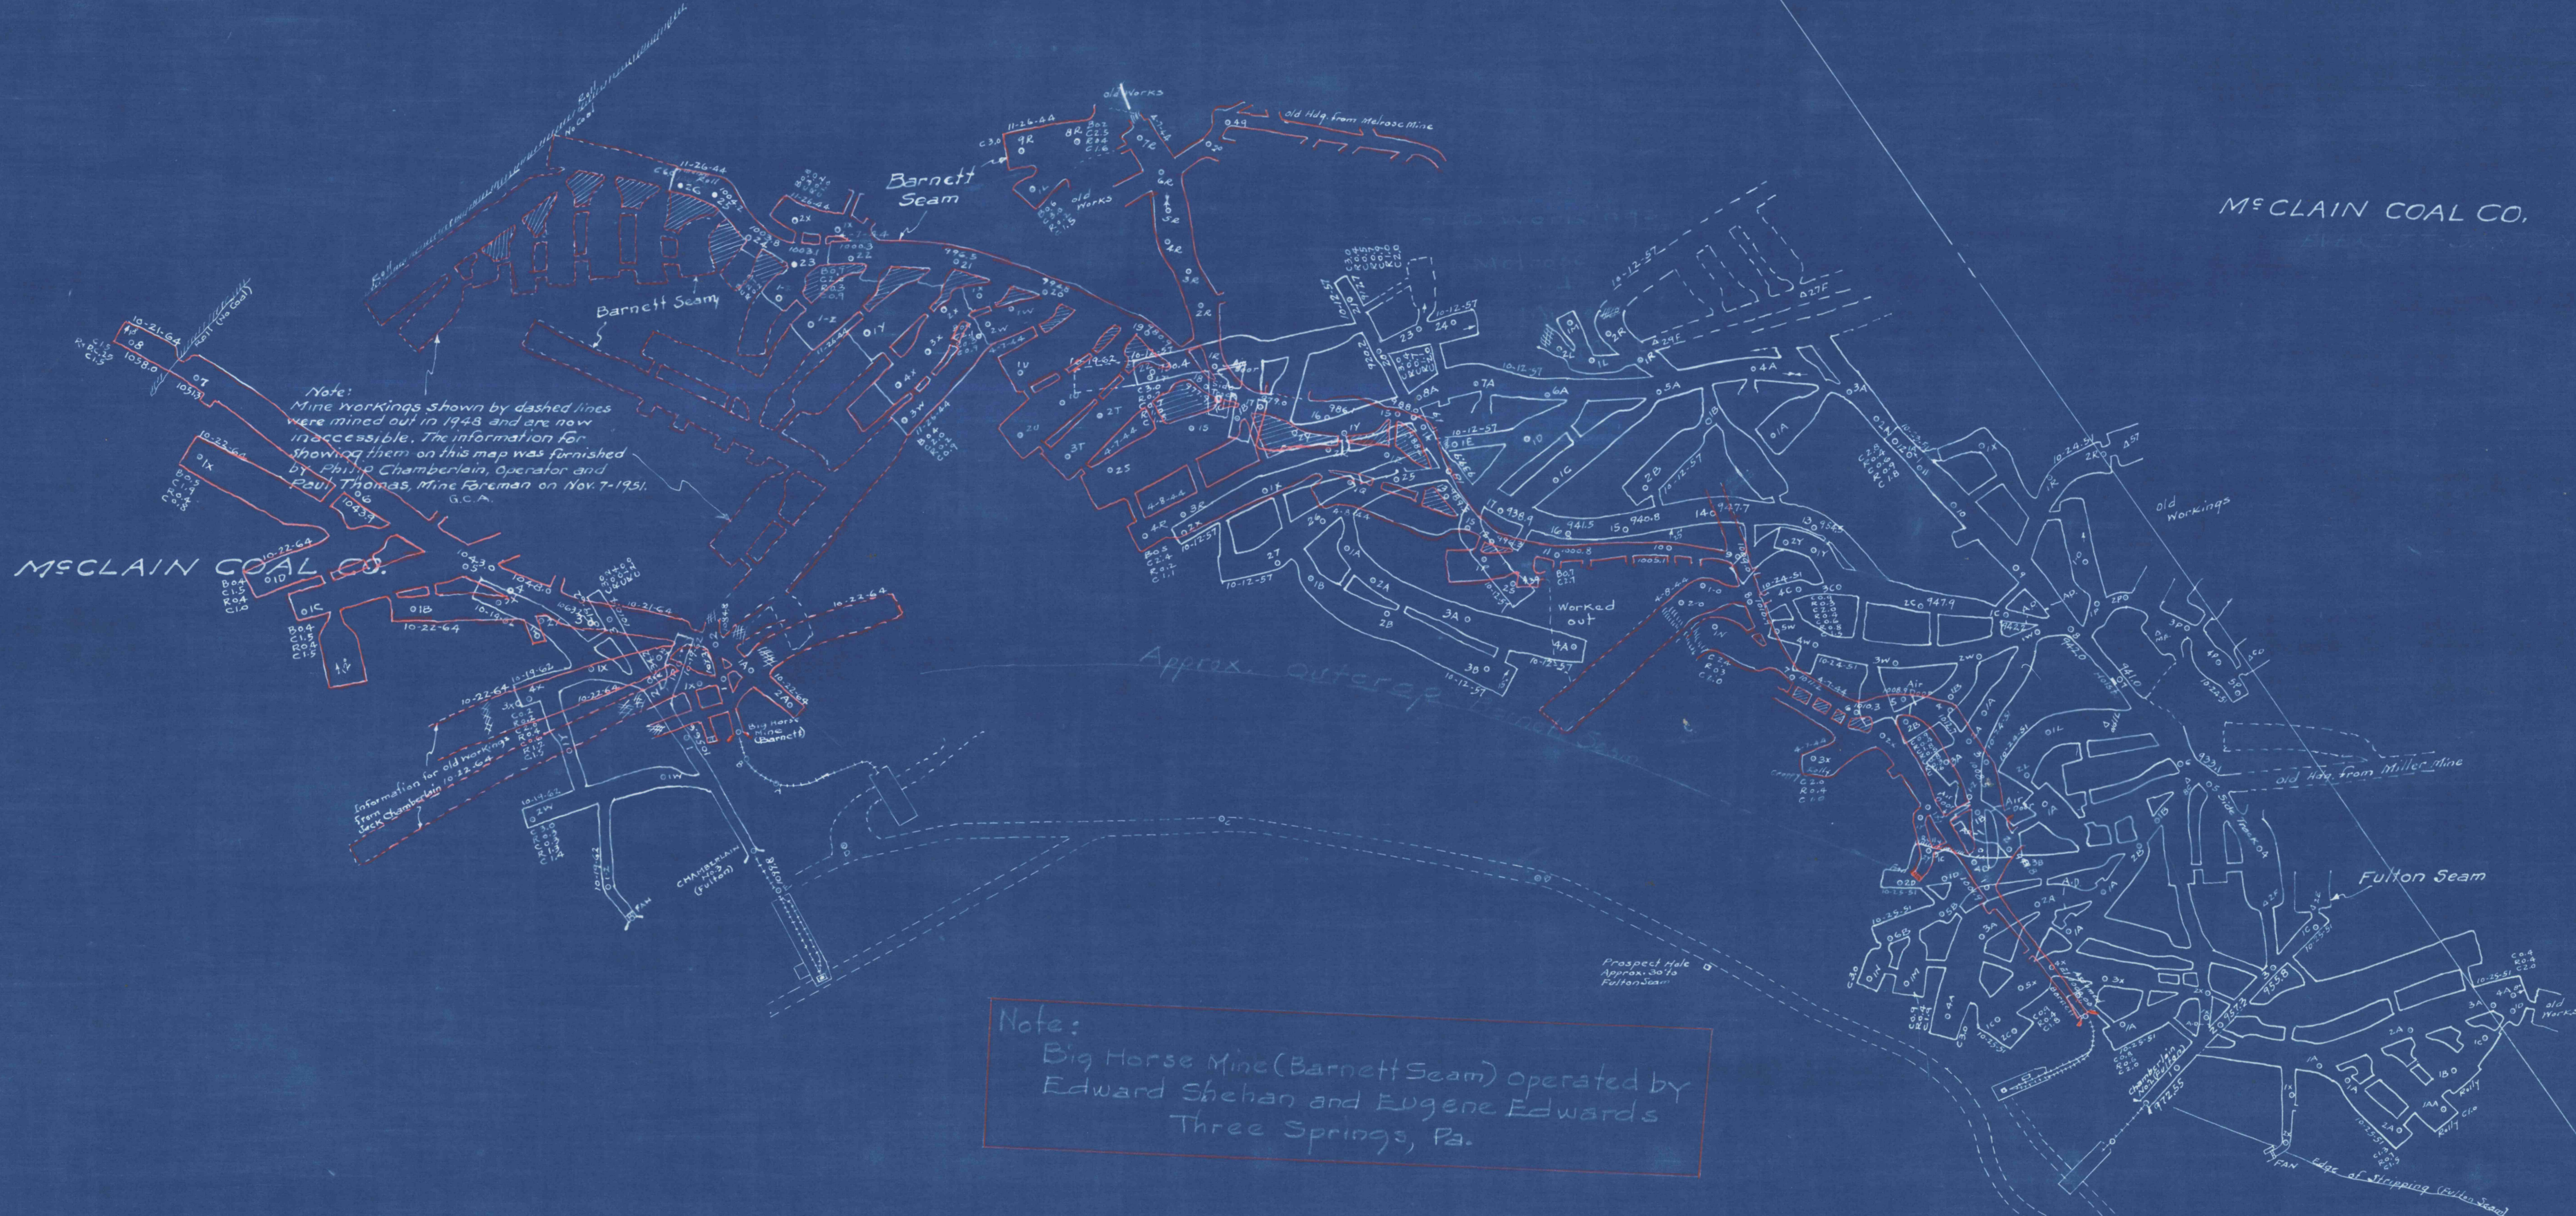

W. W. REED
Schenectady, N.Y.

MAP of McCLAIN MINES

McCLAIN COAL COMPANY
situated in
CARBON TOWNSHIP—HUNTINGDON COUNTY

Scale: 1"=100'

—1944—

Guy C. Askey, Min. Engr.
Bedford, Pa.

OPERATED BY
CHAMBERLAIN BROTHERS COAL CO. ^{1/2} & ACE COAL CO.
Six Mile Run, Pa. Coalport, Pa.

REVISED Oct. 1964 (Barnett)

H & B. T. R. R. CO.

MILLER
CRAWN