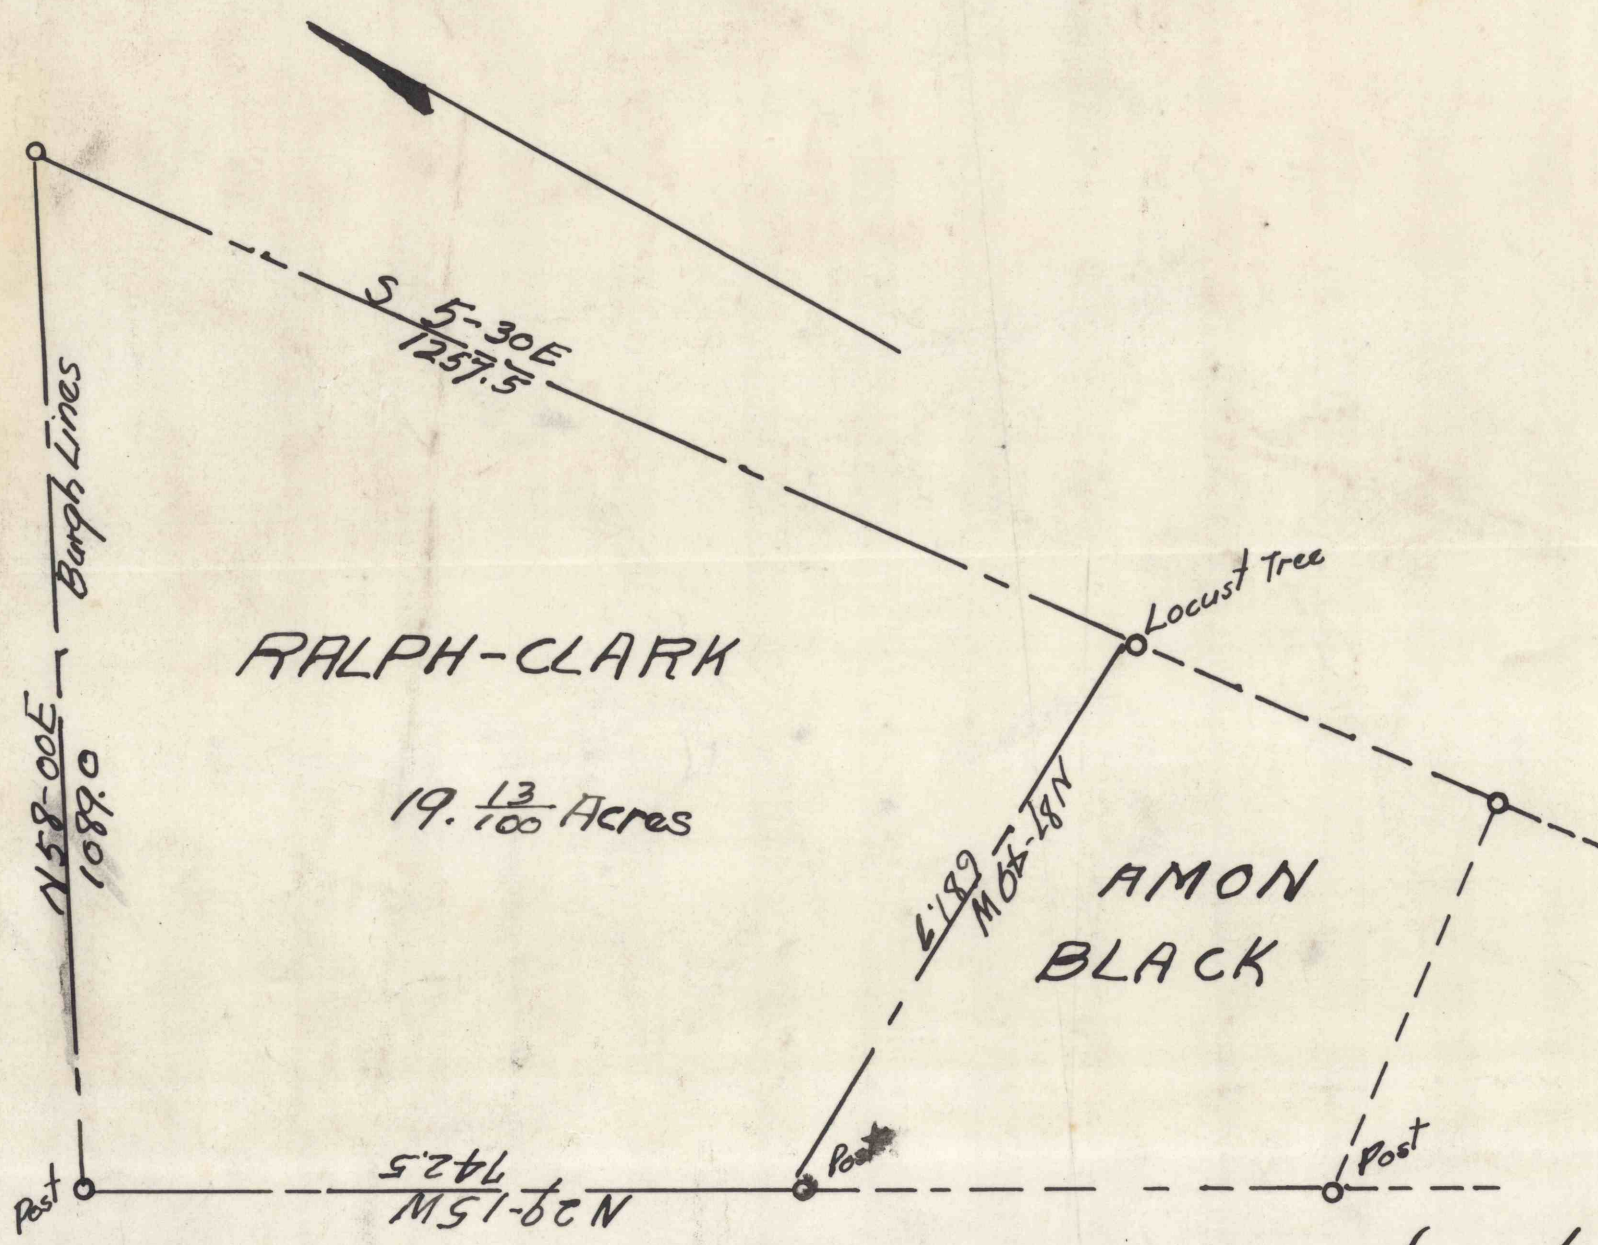

Charlie - Strevson

Land sold by A. Black
To Ralph Clark in
Broad Top City Burgh
Courses & Dist Taken from
Amon Black's Deed
Scale 1" = 200' Dec. 26-1933