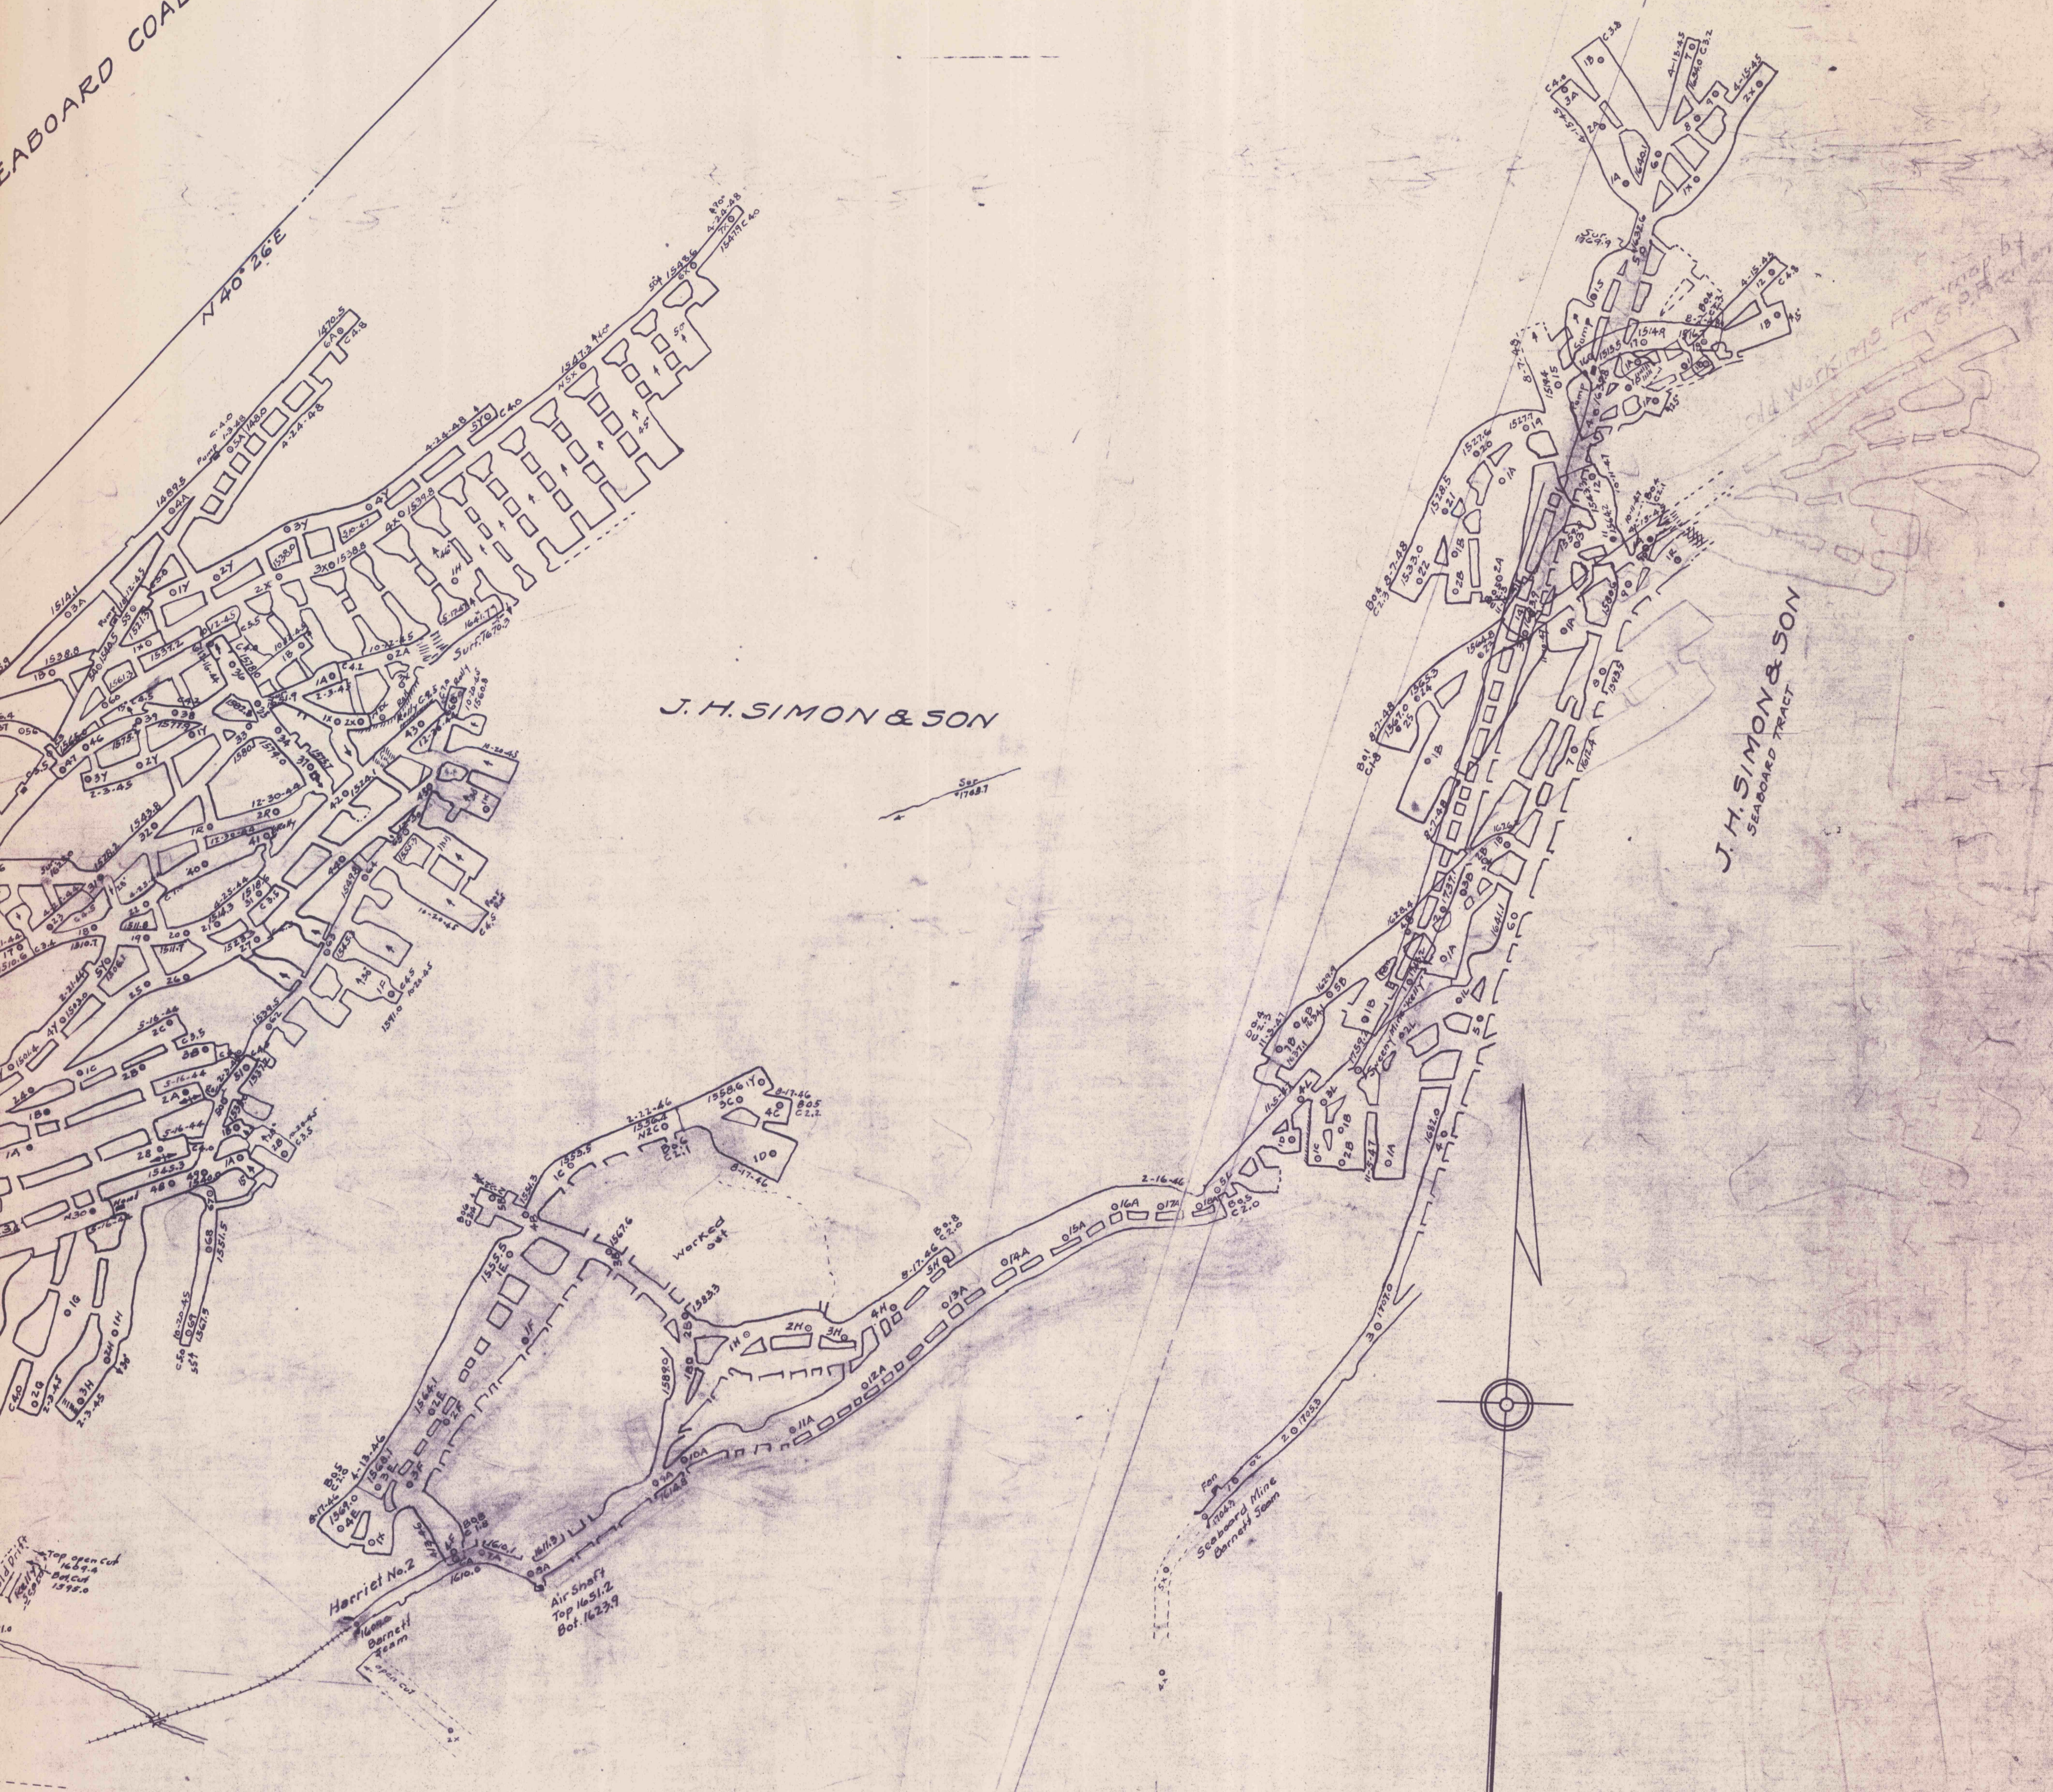

SEABOARD COAL CO.

N 40° 26' E

2370.6

587° 44' E

629.4

J. H. SIMON & SON

J. H. SIMON & SON
SEABOARD TRACT

HARRIET MINES

OWNED AND OPERATED BY

J. H. SIMONS & SON

ON SANDY RUN - BEDFORD COUNTY - PA.

Scale: 1" = 100'

1942

Guy C. Askey, Min. Engr.
Bedford, Pa.

Revised

Note -
Property Lines without Bearings & Distance were taken from
Mide map by A.W. Bodine.