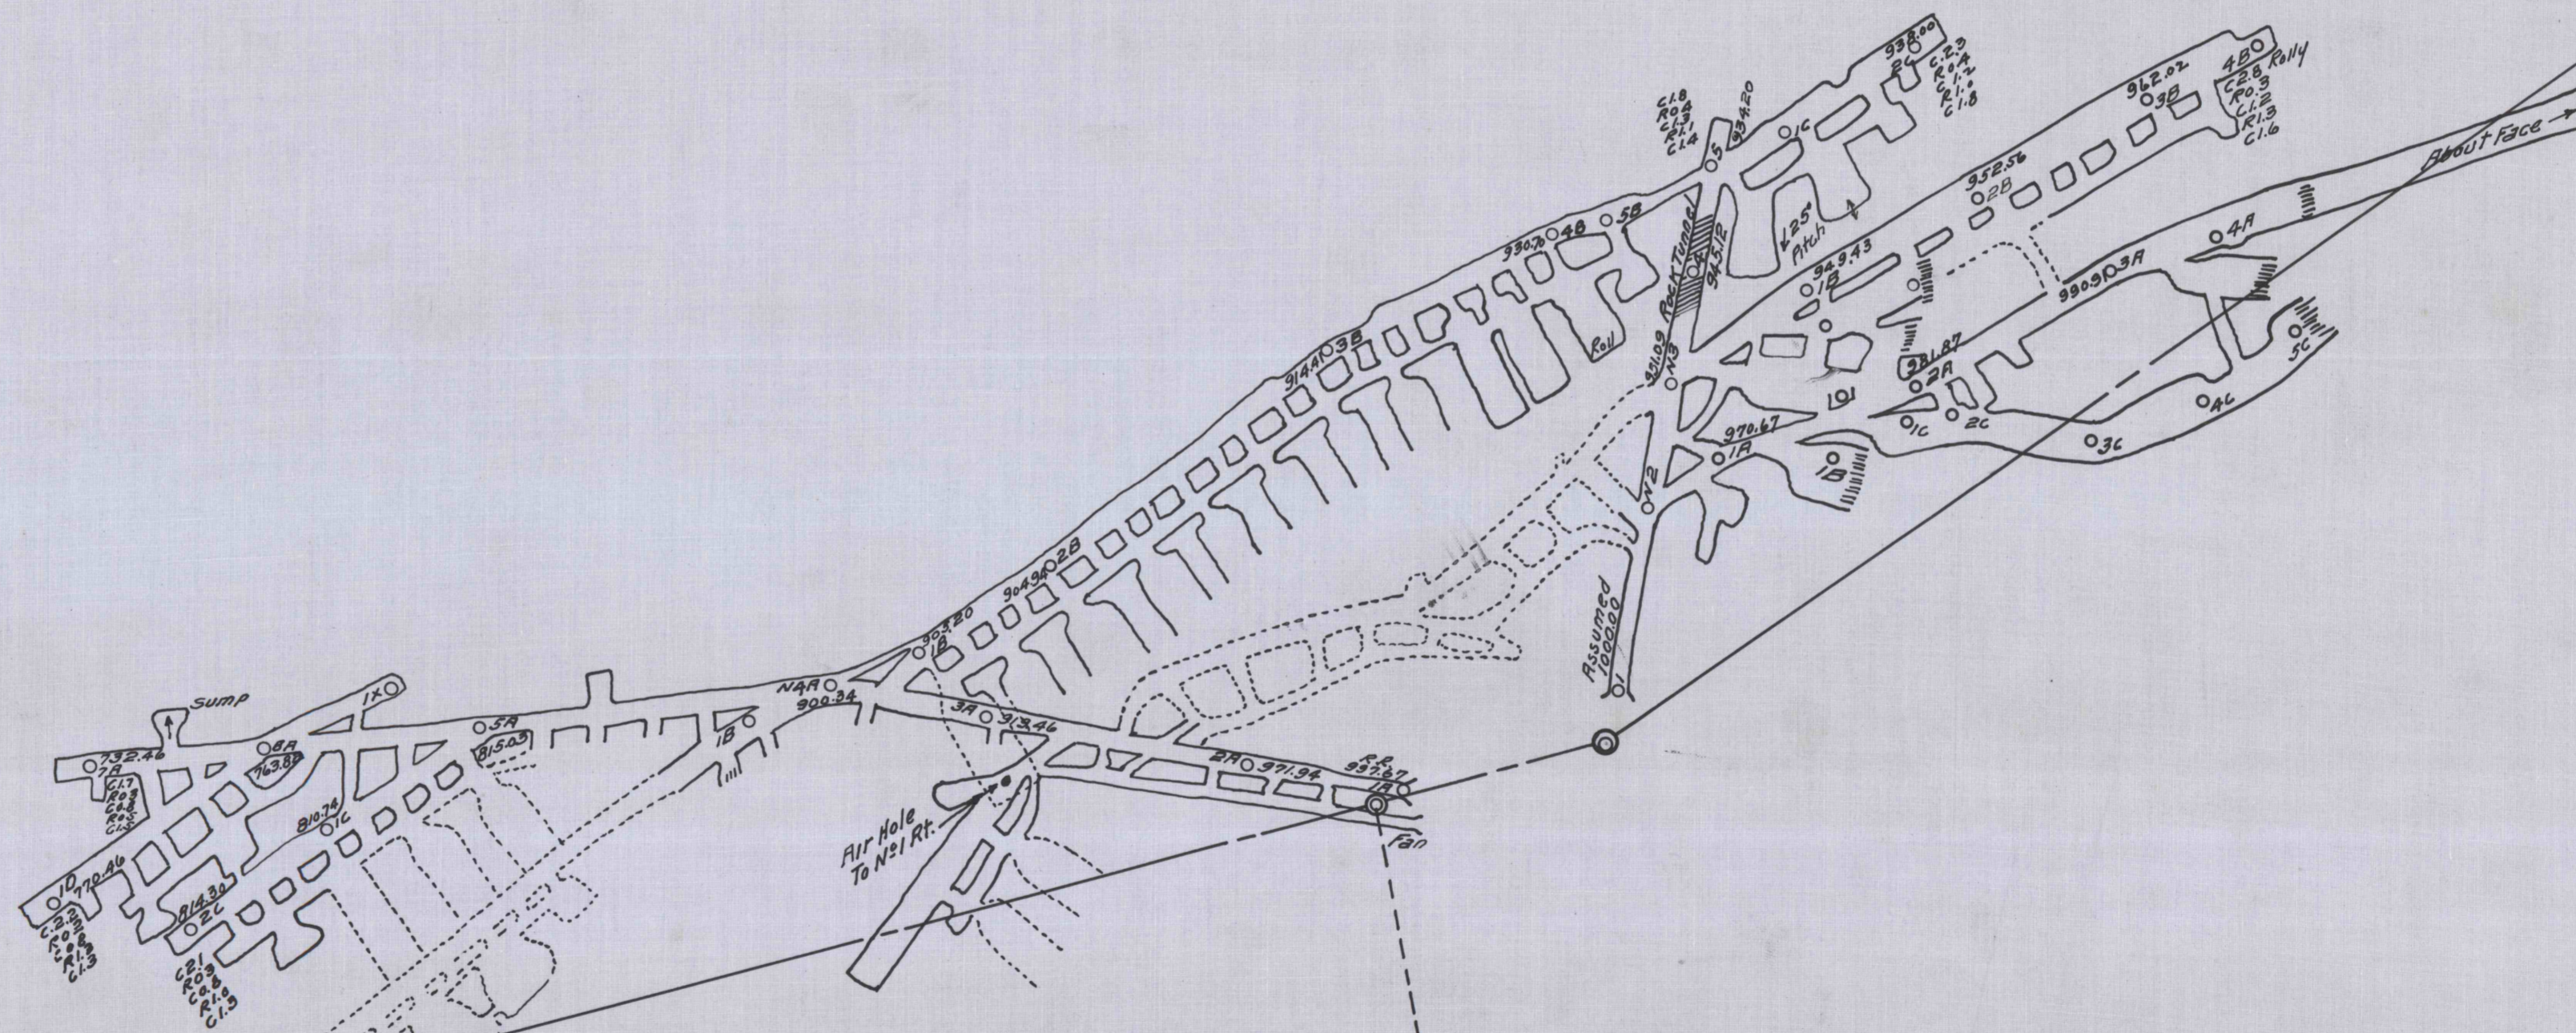

BENJAMIN PENN TRACT
BROAD TOP ^{NOW} FUEL COMPANY

JOSEPH E. THORPE
WEBB & PILLING

JOHN HAMILTON

GEORGE HIKES

Lower Level
OLD WORKINGS
LENORE MINE

MAP OF LOUISE MINES

situated in
Broad Top Twp. Bedford County Pa.

Scale 1"=100'

Guy C. Askey M.E.
Bedford
Pa.

Property Lines shown
on this Map were taken
from old Maps