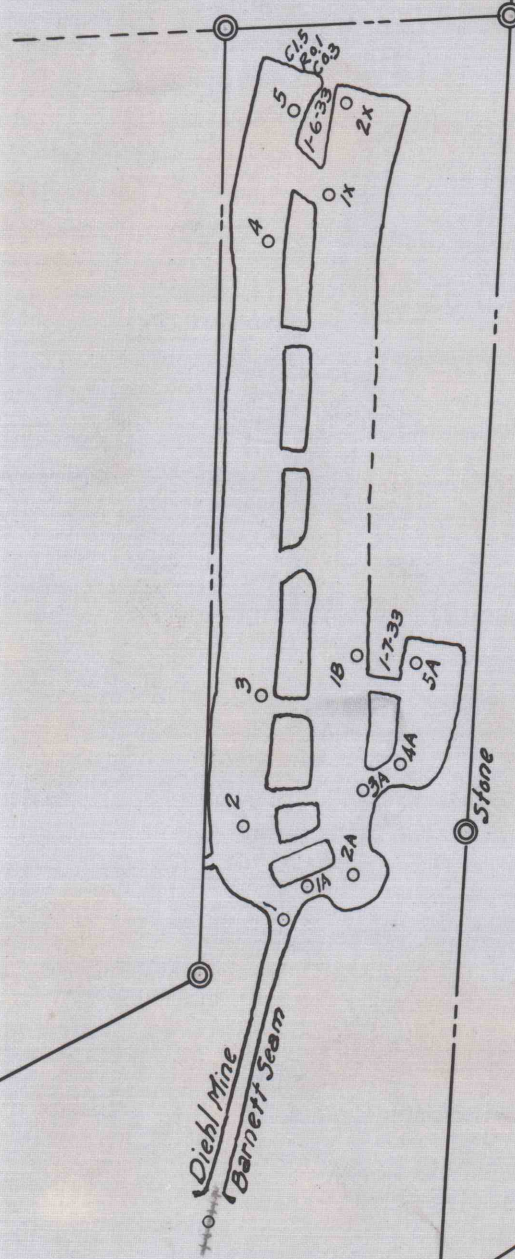

RUTH COAL CO.

ROCK HILL COAL & IRON CO.

J.C. DIEHL

MAP  
of  
**DIEHL MINE**

OWNED AND OPERATED BY J.C. DIEHL  
BROAD TOP CITY - HUNTINGDON CO.

Scale 1"=100'

1933

Guy C. Askey Min. Eng.  
Bedford, Pa.