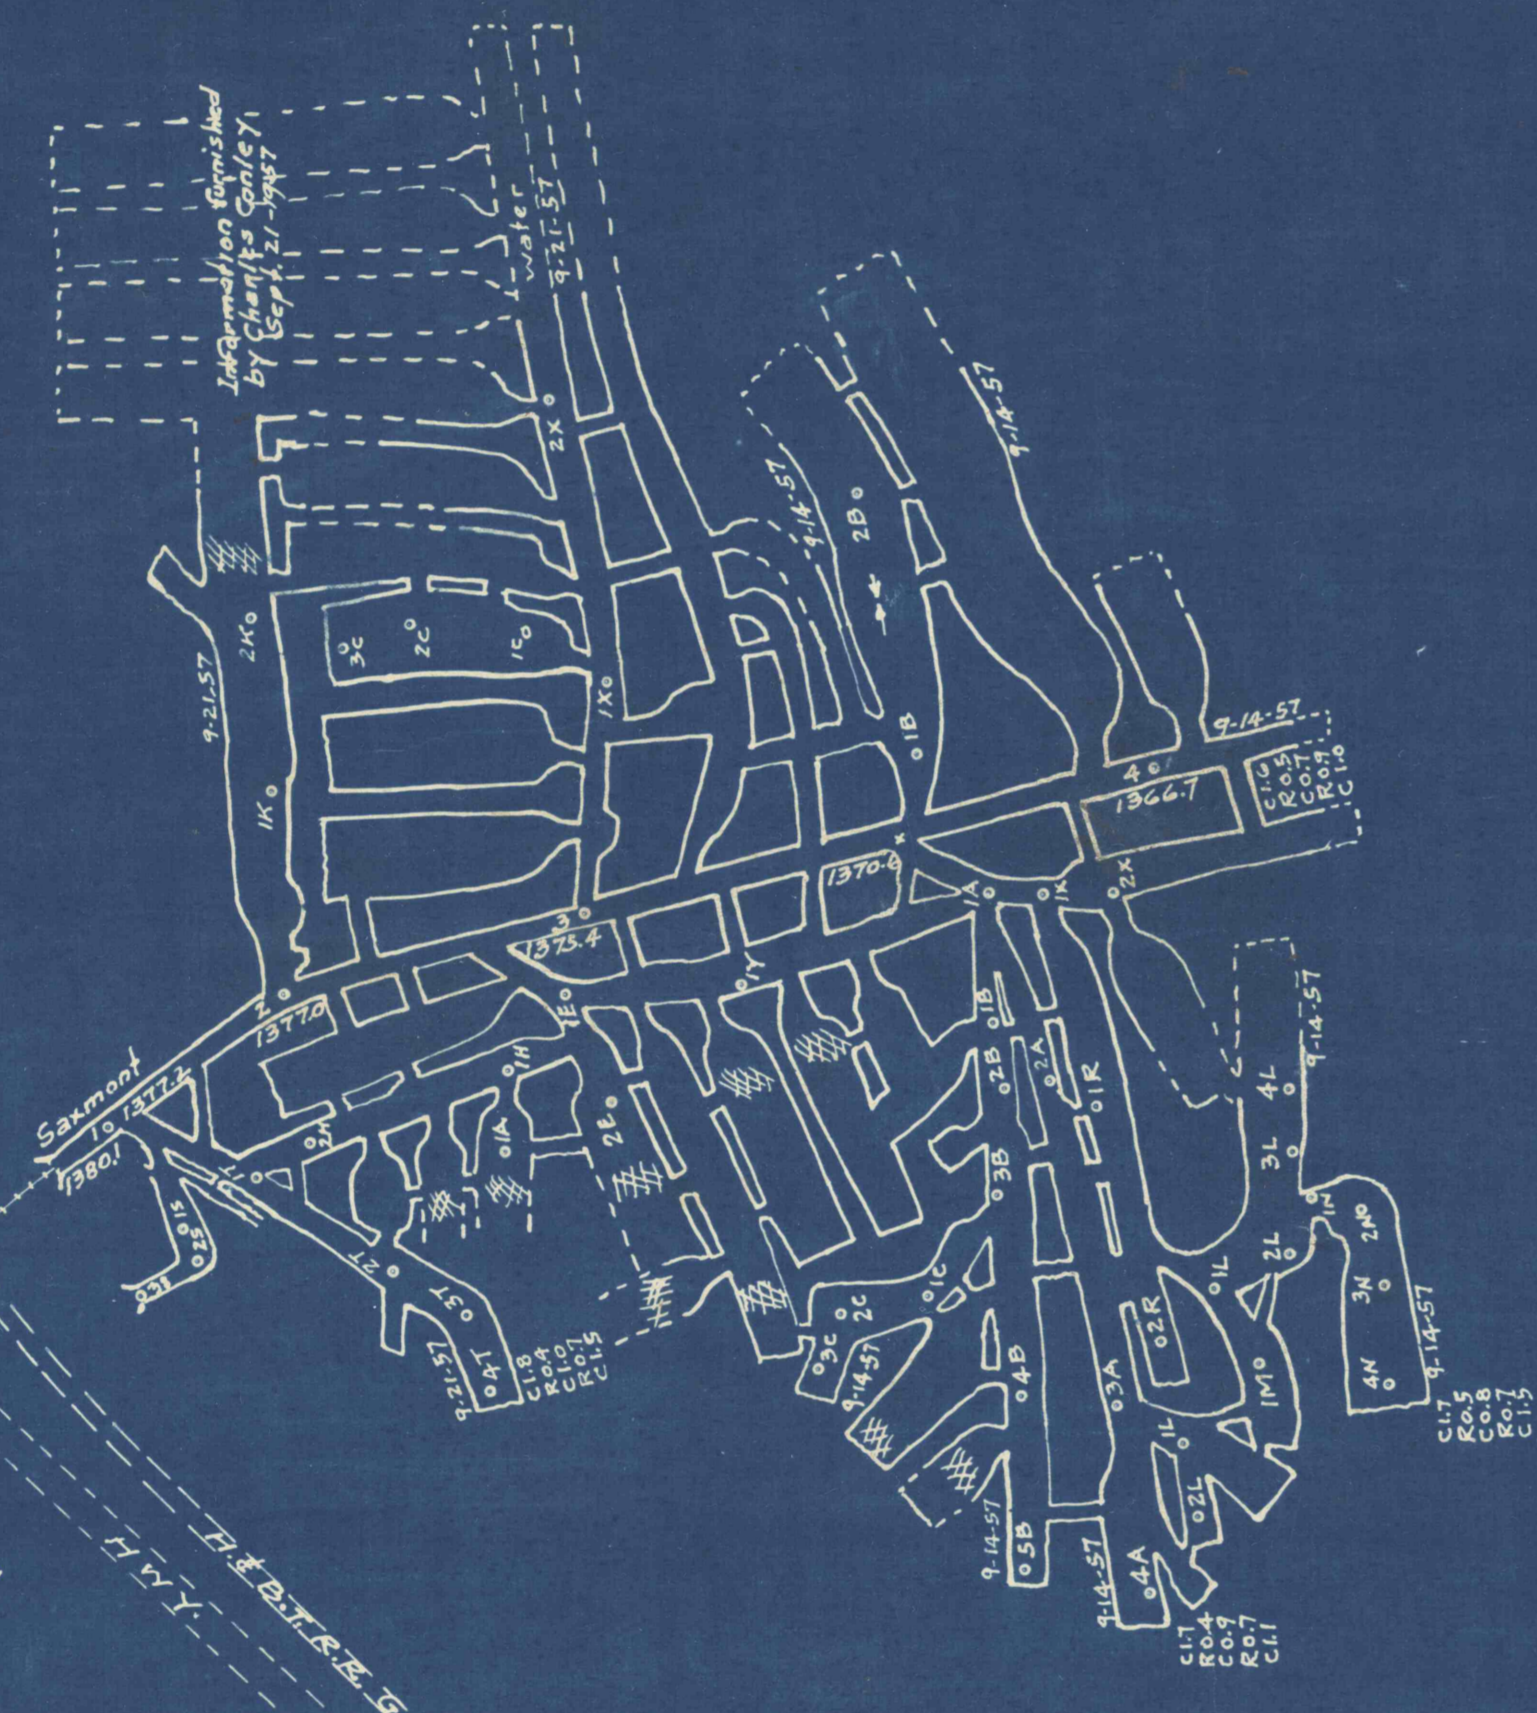

LENORE COAL CO.
(Mining Rights 1914)

WILLIAM W. REED
(John Hamilton Tract)

NEW ENTERPRISE STONE & LIME CO.
(Mining Rights 1914)

JOHN LANGDON EST.

WILDAY GRACE COAL CO.

SAXMONT MINE

Operated by
CONLEY BROTHERS COAL CO.
BROAD TOP TWP - BEDFORD CO. PA.

Scale: 1"=100'

- 1957 -

Guy C. Askey, Min. Engr.
Bedford, Pa.

Revised to 9-21-57

old New York mine

Approx. location

Mined out