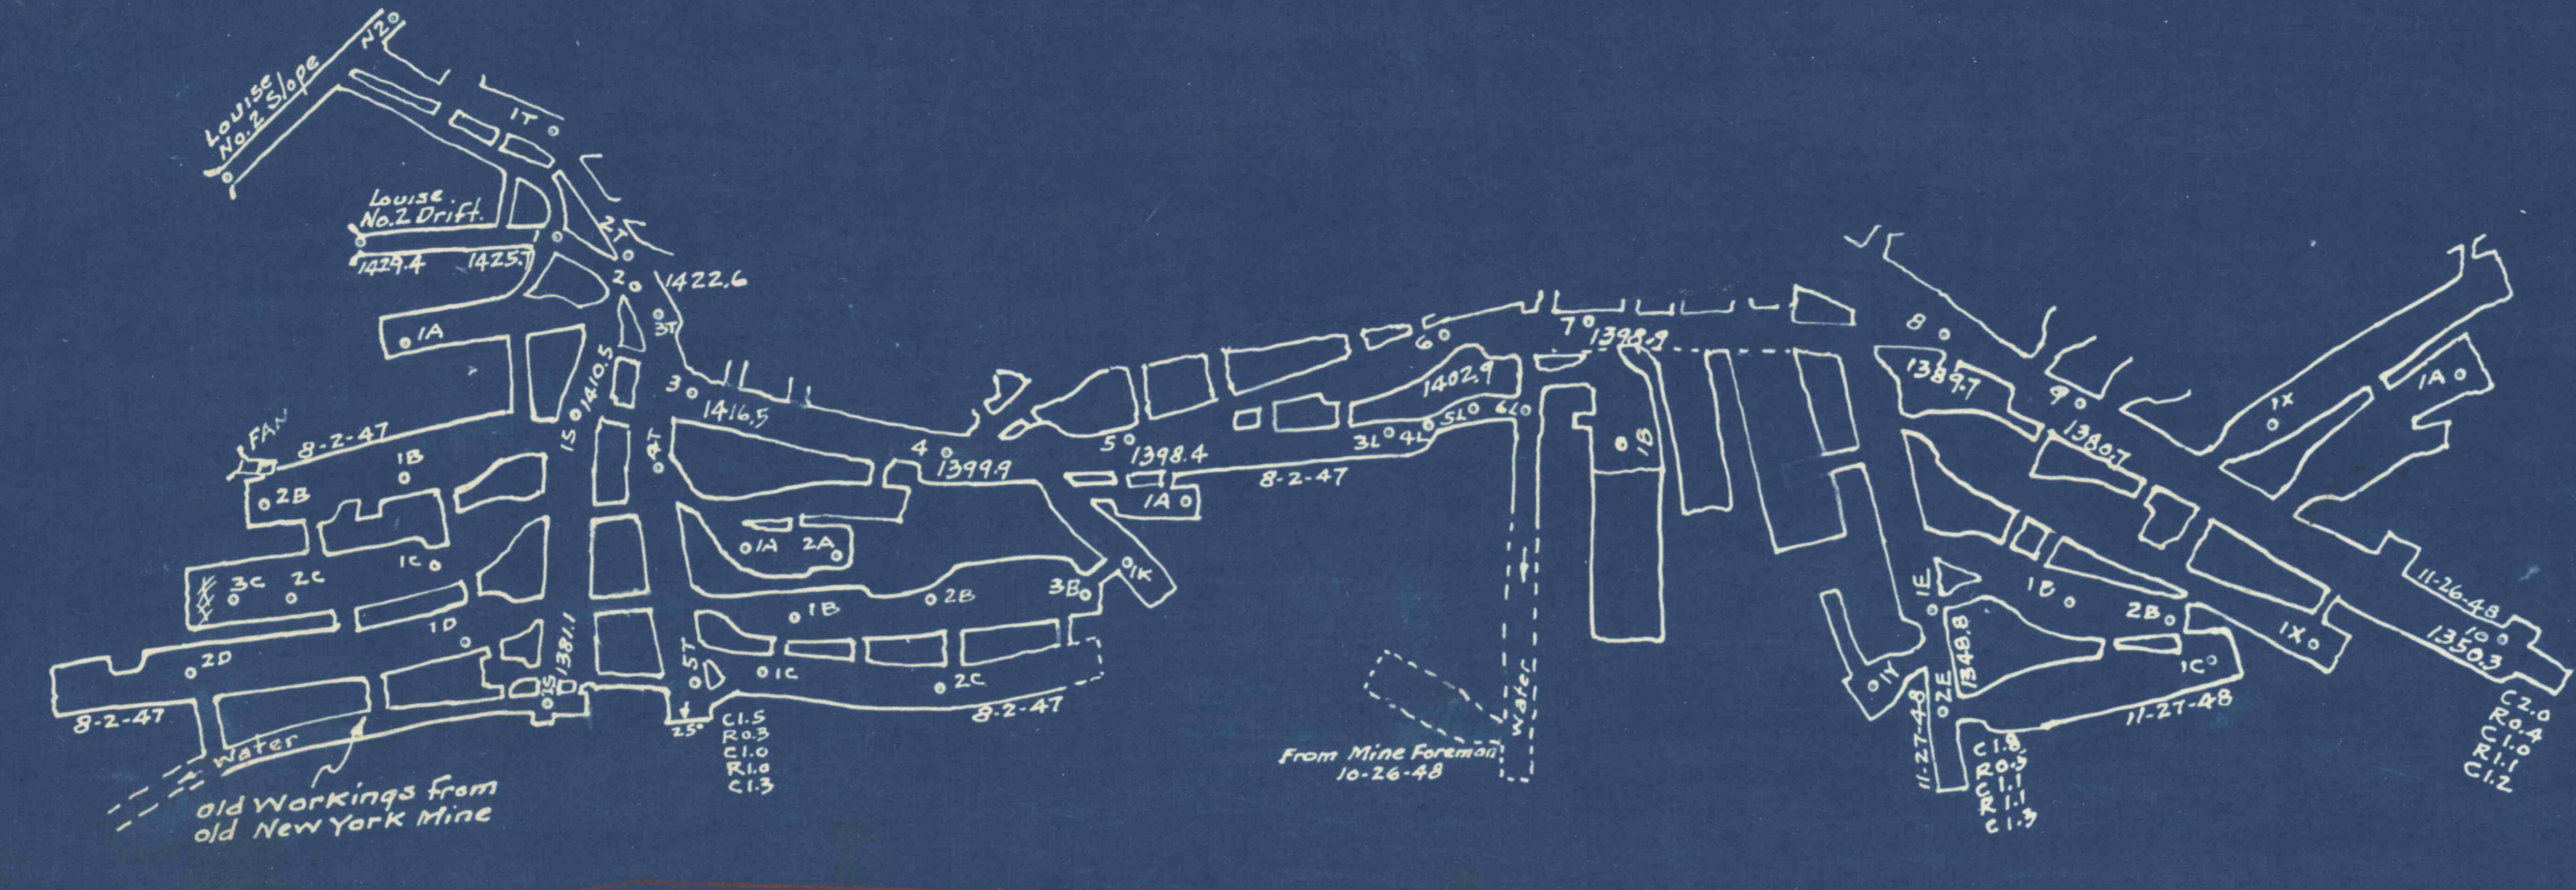

LENORE COAL CO.
(Mining Rights 1914)

WILLIAM W. REED
(John Hamilton Tract)

NEW ENTERPRISE STONE & LIME CO.
(Mining Rights 1914)

JOHN LANGDON EST.

WILDAY GRACE COAL CO.

SAXMONT MINE

Operated by
CONLEY BROTHERS COAL CO.
BROAD TOP TWP - BEDFORD CO. PA.

Scale: 1"=100'

- 1957 -

Guy C. Askey, Min. Engr.
Bedford, Pa.

Revised to 9-21-57

old New York mine

Approx. location

Mined out