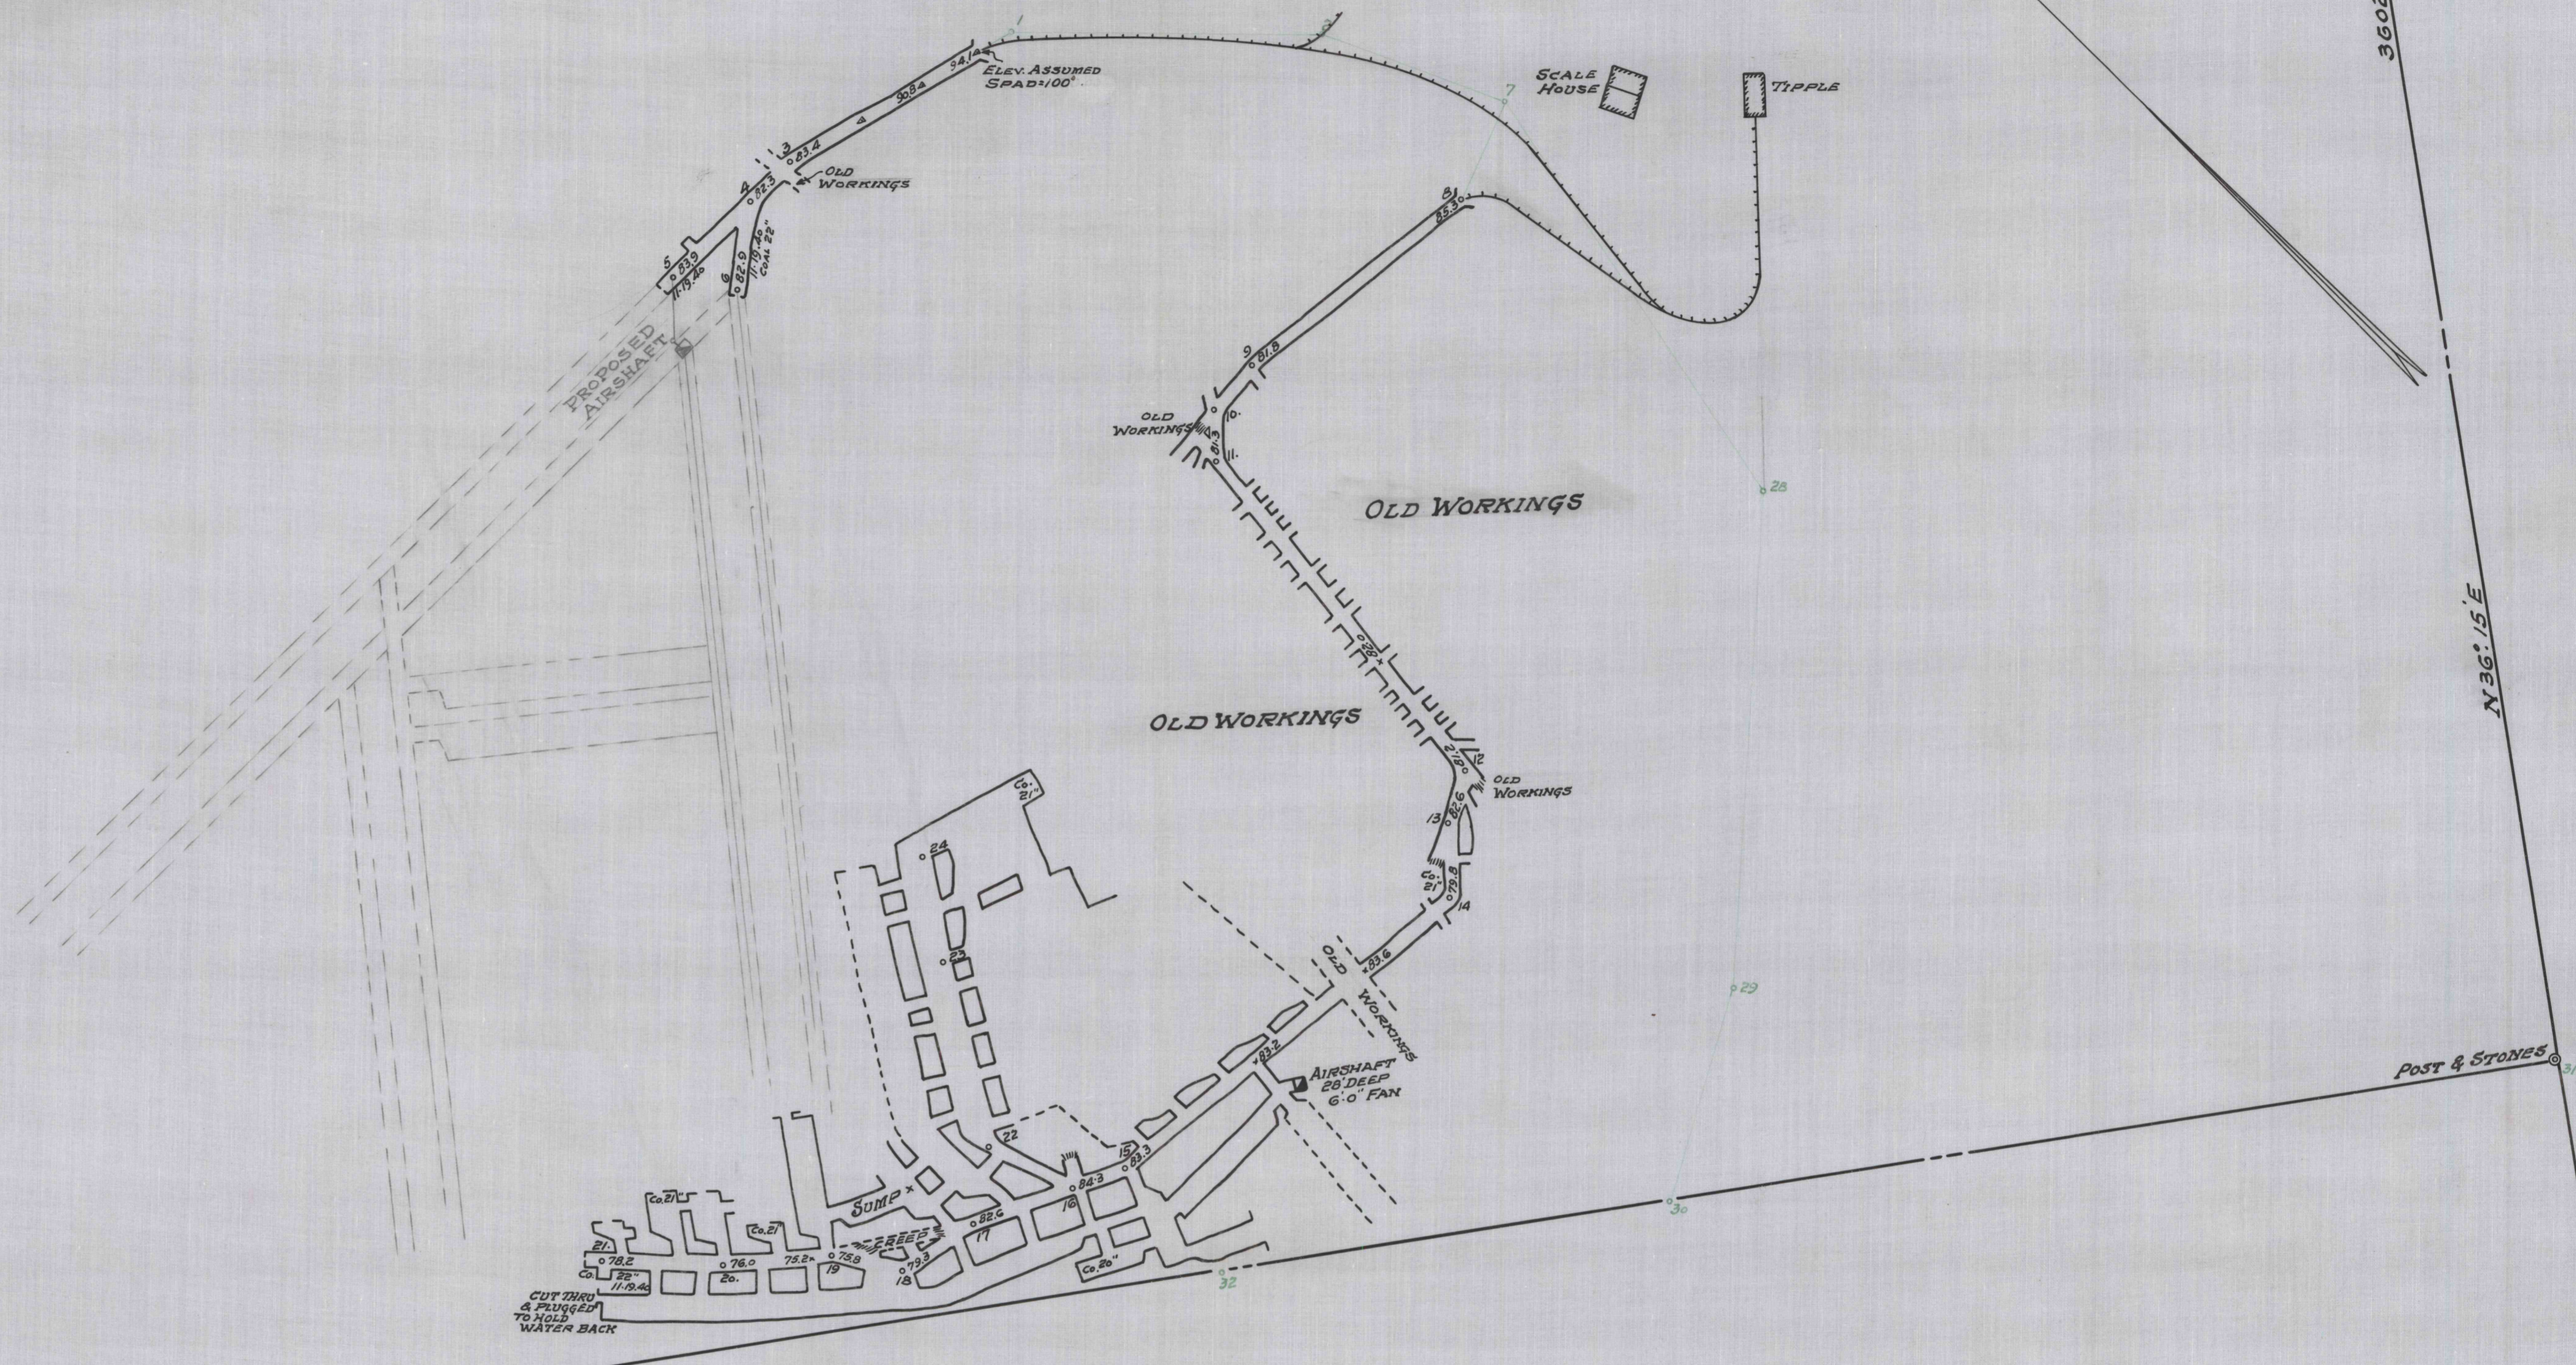

ANDREY GRAYDON Y/T.
 BLOSSBURG COAL COMPANY LANDS

JACOB COX Y/T.
 STATE GAME LANDS No 12

SURVEYED BY F.C. KLINE Nov. 19. 1940

NORTHWESTERN MINING & EXCHANGE CO. BLOSSBURG COAL COMPANY OFFICE OF CHIEF ENGINEER, DUBOIS, PA.	
MAP OF JOSEPH PELTON MINE ON LANDS OF BLOSSBURG COAL CO BARCLAY TWP - BRADFORD CO. PA.	
DATE Nov. 19. 1940	SCALE 100' = 1"
CORRECT <i>J.C. Kline</i>	REISSUED
APPROVED <i>J.C. Kline</i>	DRAWING