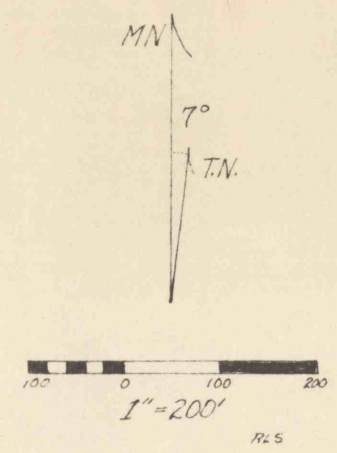

40°39'

THE KEYSTONE MINE  
(Tyrone, Pa. 7 1/2')

- Exploration Pits
- Surface Openings of Mine
- ⊗ Underground Workings

78°13'