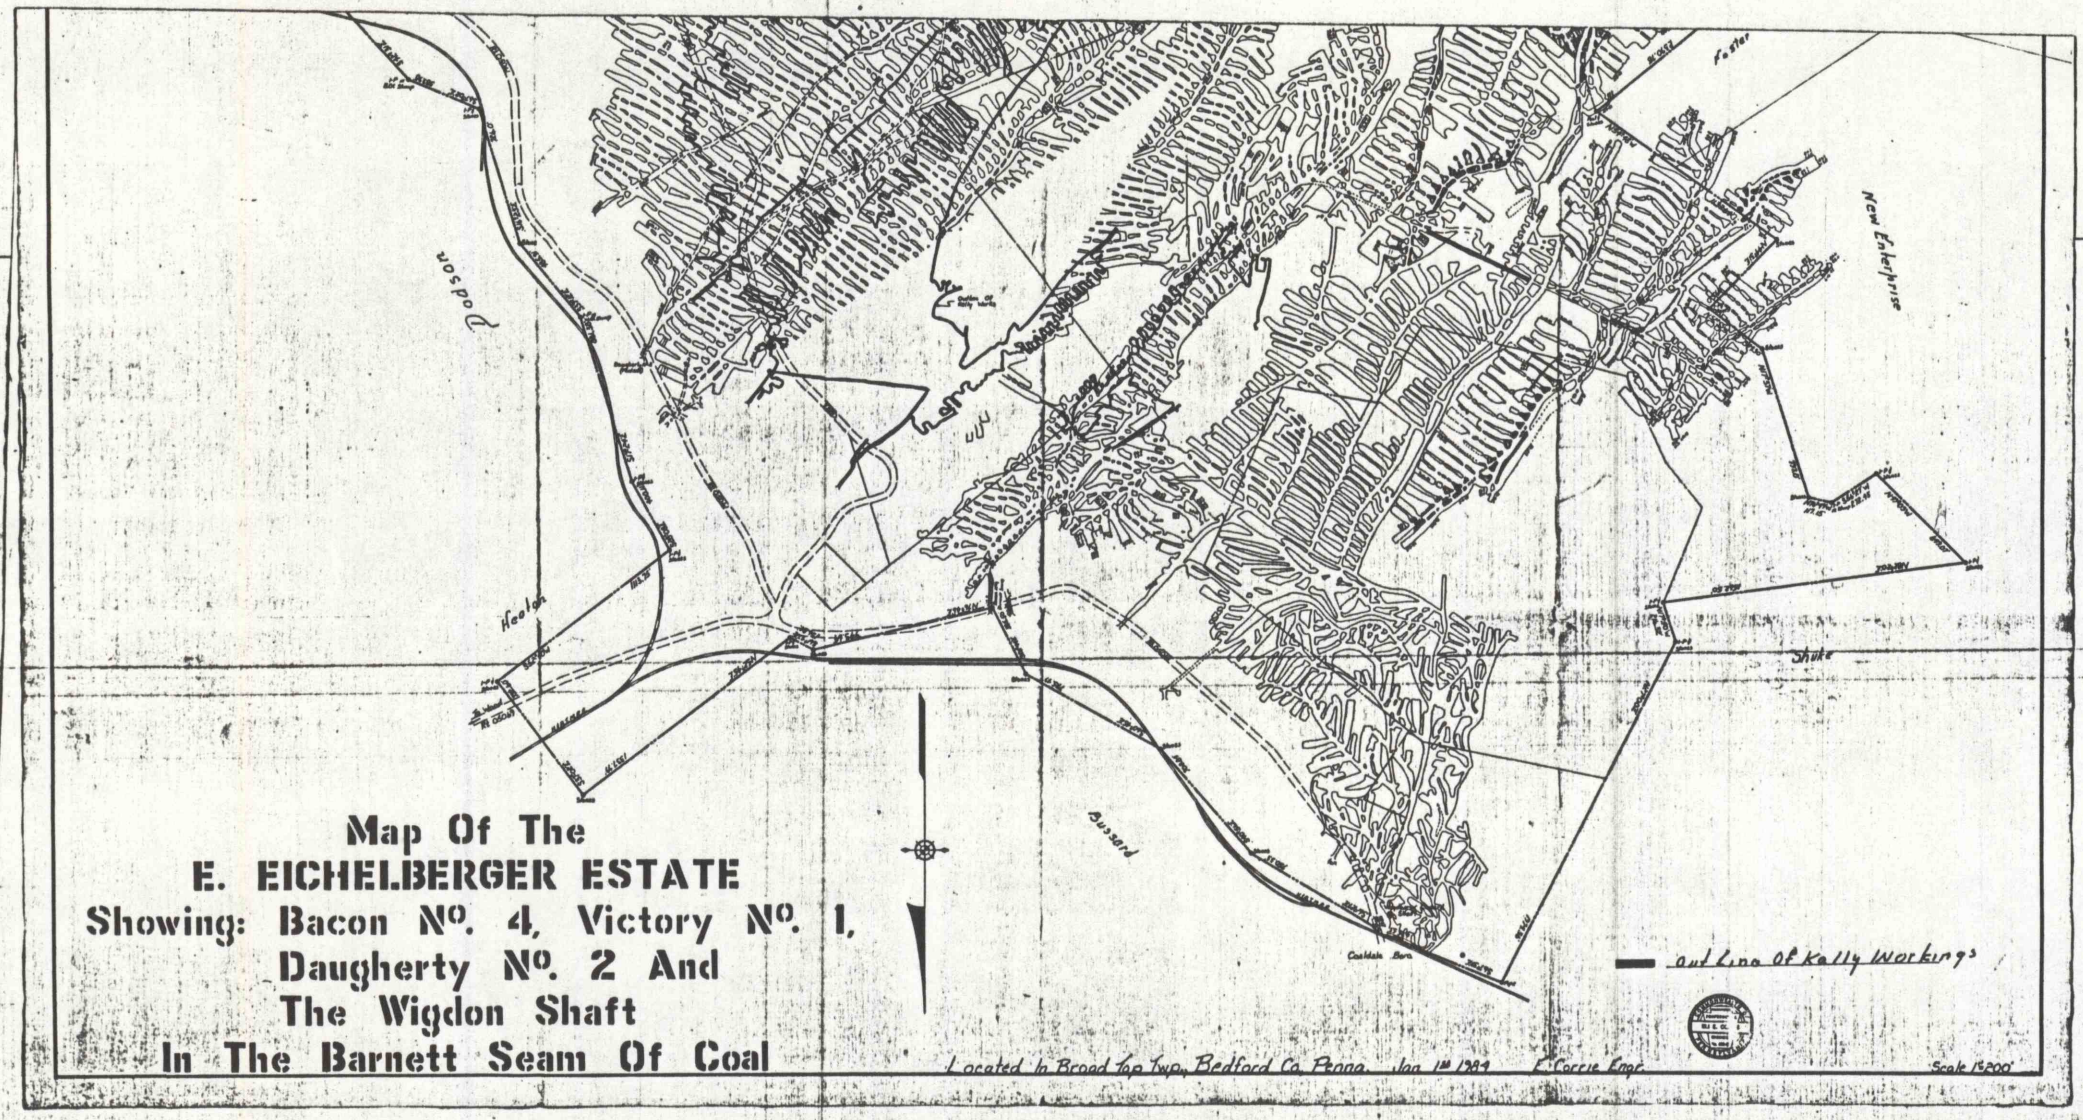

1" = 1000'

**Map Of The  
E. EICHELBERGER ESTATE**  
Showing: Bacon No. 4, Victory No. 1,  
Daugherty No. 2 And  
The Wigdon Shaft  
In The Barnett Seam Of Coal

Located in Broad Top Twp, Bedford Co. Penna. Jan 1st 1889  
Scale 1:5000