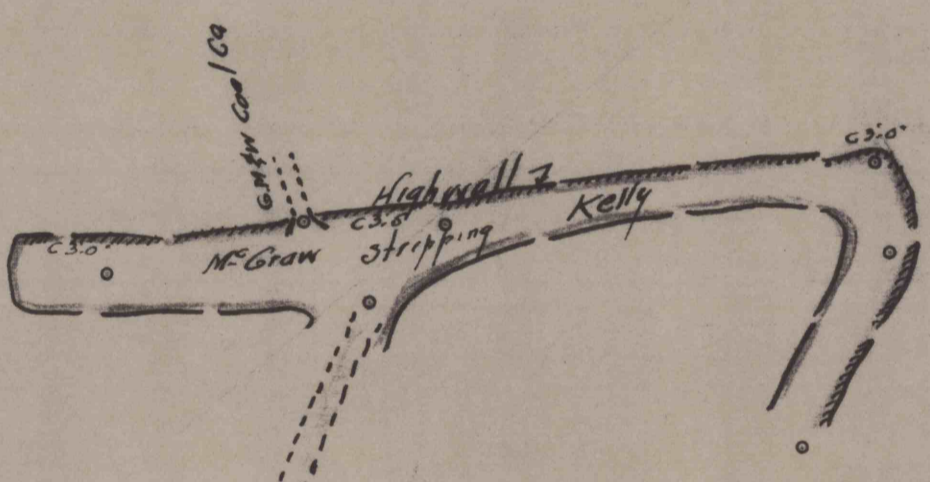

William W. Reed
Spear Tract

Detweiler

John Langdon Estate

William W. Reed
Hamilton Tract

To Be worked
From Dec. 1958 To July 1963

Worked
To May 1958

Wilday Grace Heirs

Approx. outcrop of Kelly seam

Dewada Mine

Operated By
James Krieger
Broad Top Township - Bedford County
Pennsylvania 1" = 100'

1961 By Rsky
Revised: Nov. 1961
Dec. 1965