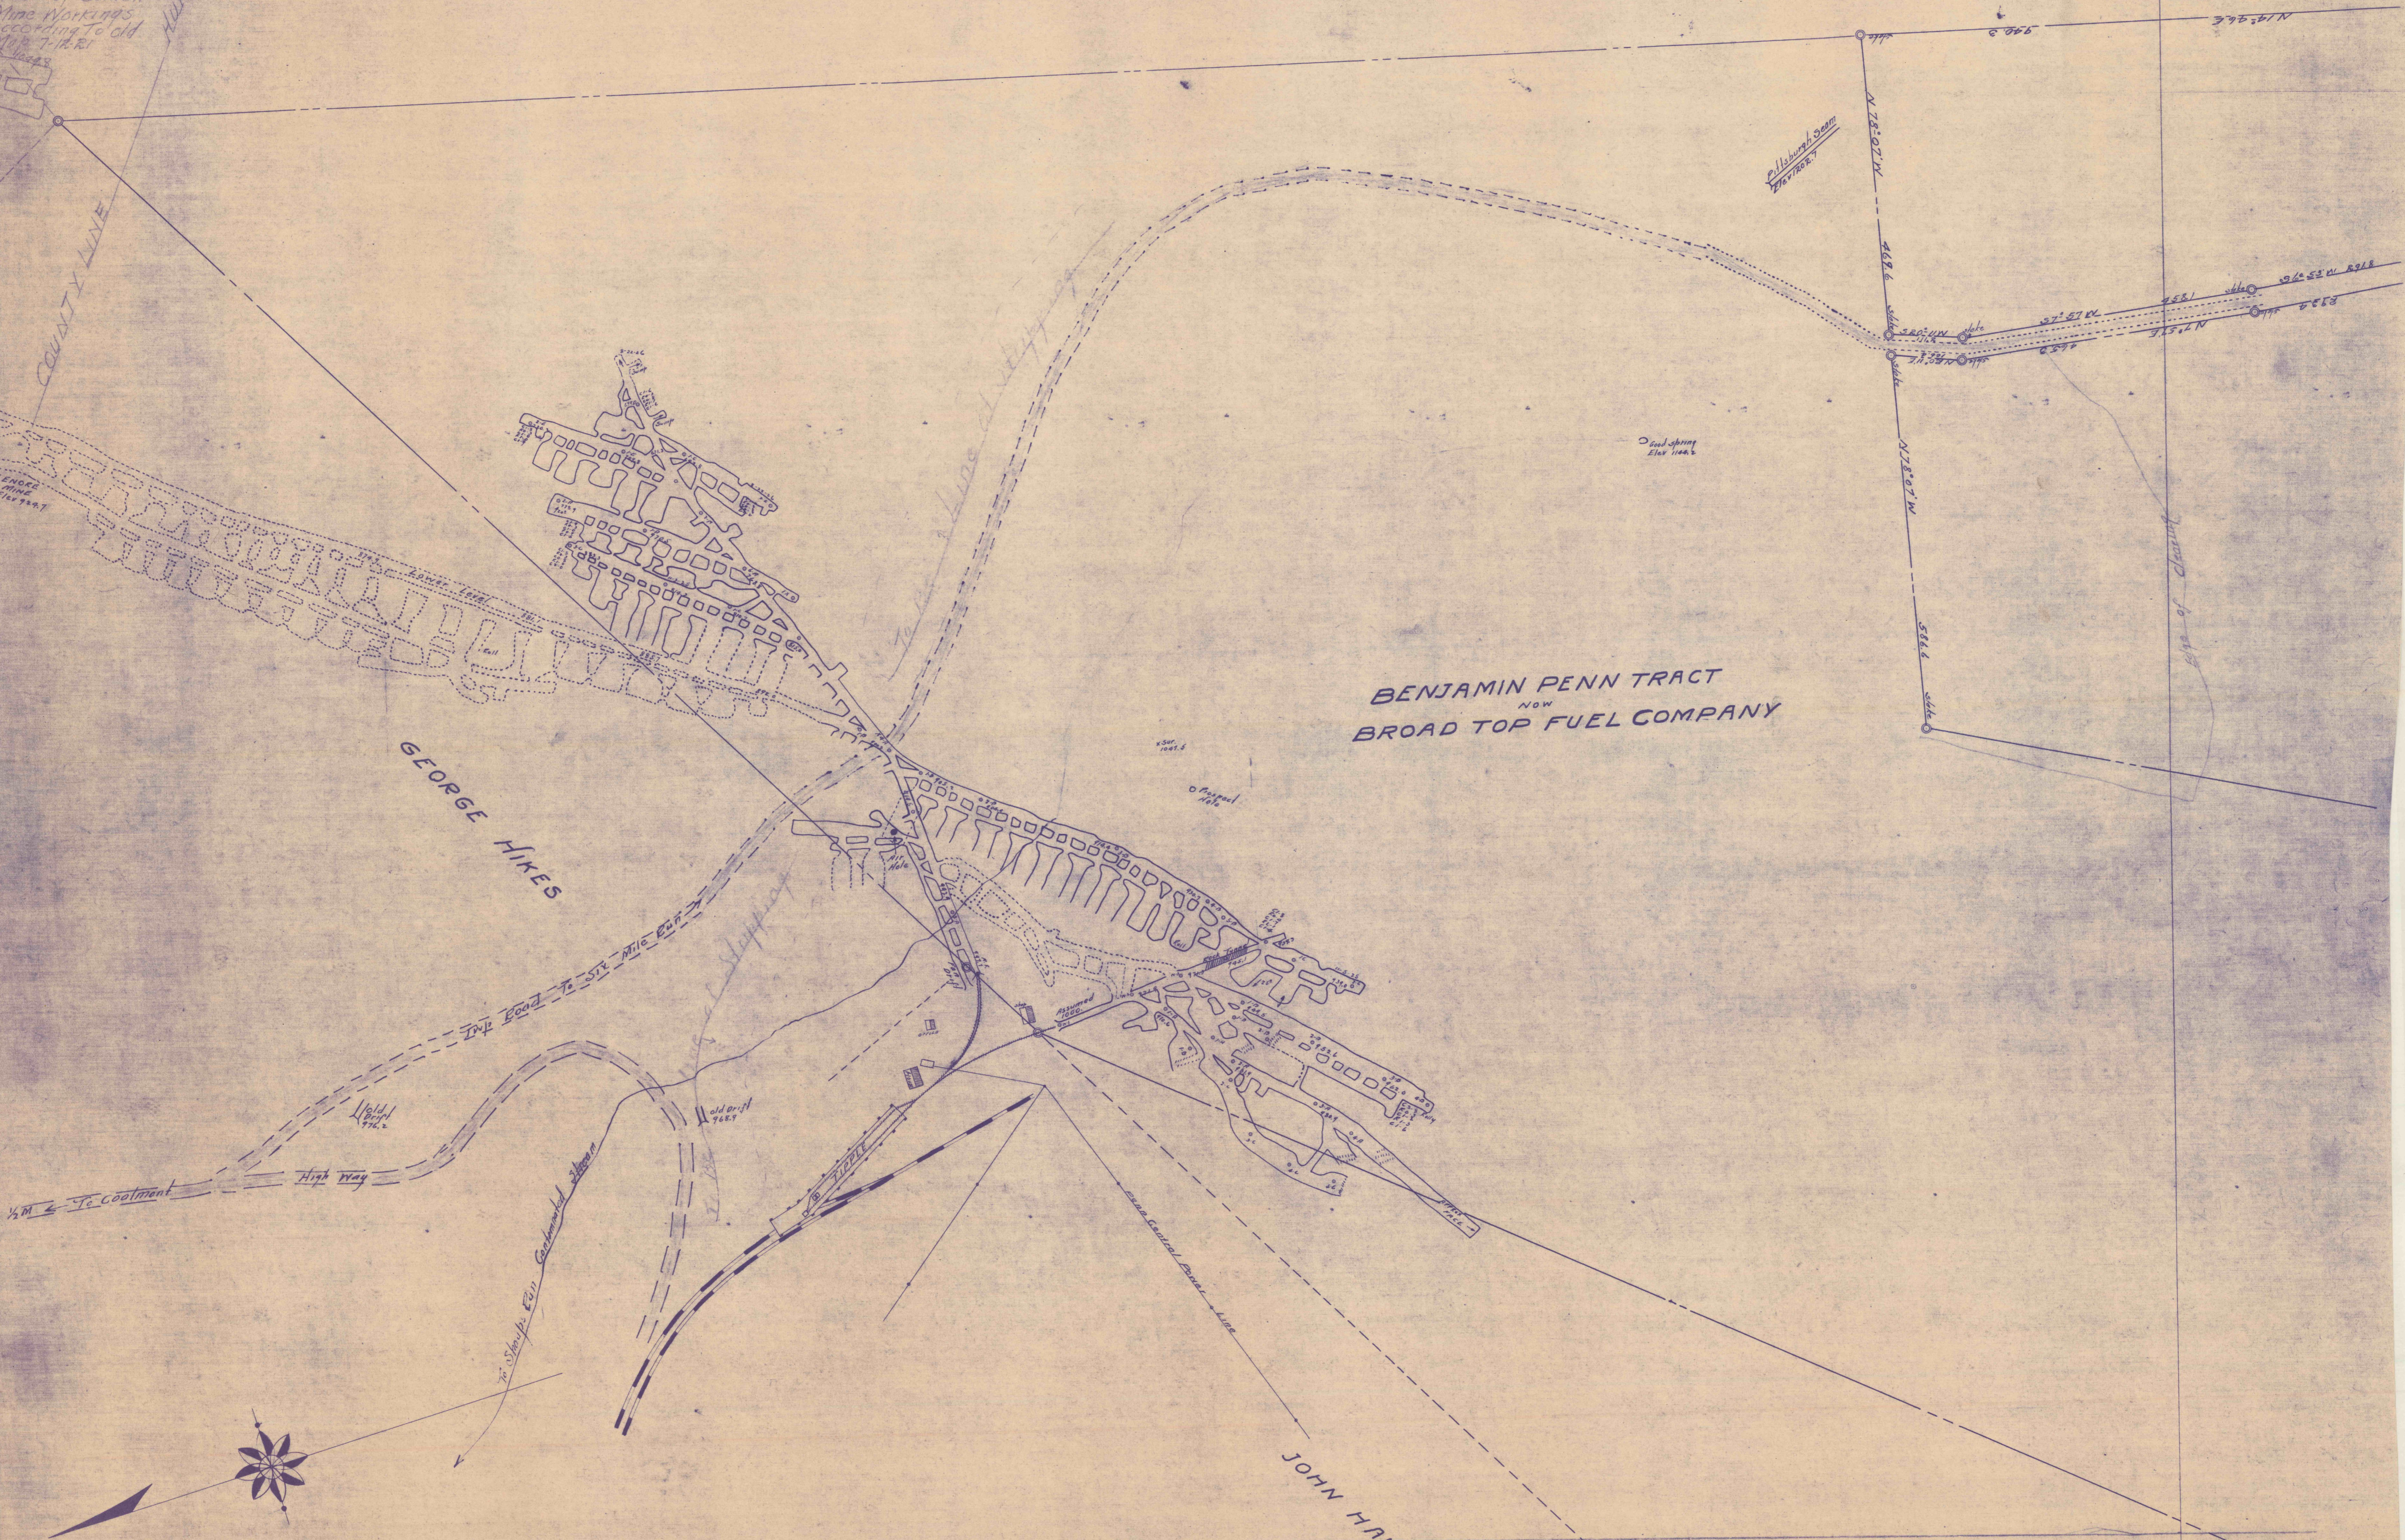

JOSEPH E. THROPP
NOW
WEBB & PILLING

Face of Gordon
Mine workings
according to old
map 7-11-21

HUNTINGDON
BEDFORD

COUNTY LINE

LEHIGH
RIVER

BENJAMIN PENN TRACT
NOW
BROAD TOP FUEL COMPANY

GEORGE HIXES

JOHN HAMILTON

MAP OF LOUISE-MINES

OPERATED BY
BROAD TOP FUEL COMPANY
situated in
Broad Top Twp. Bedford Co. Penna.

Scale - 1" = 100'

Guy C. Askey M.E.
Bedford Pa.

A
12, 13