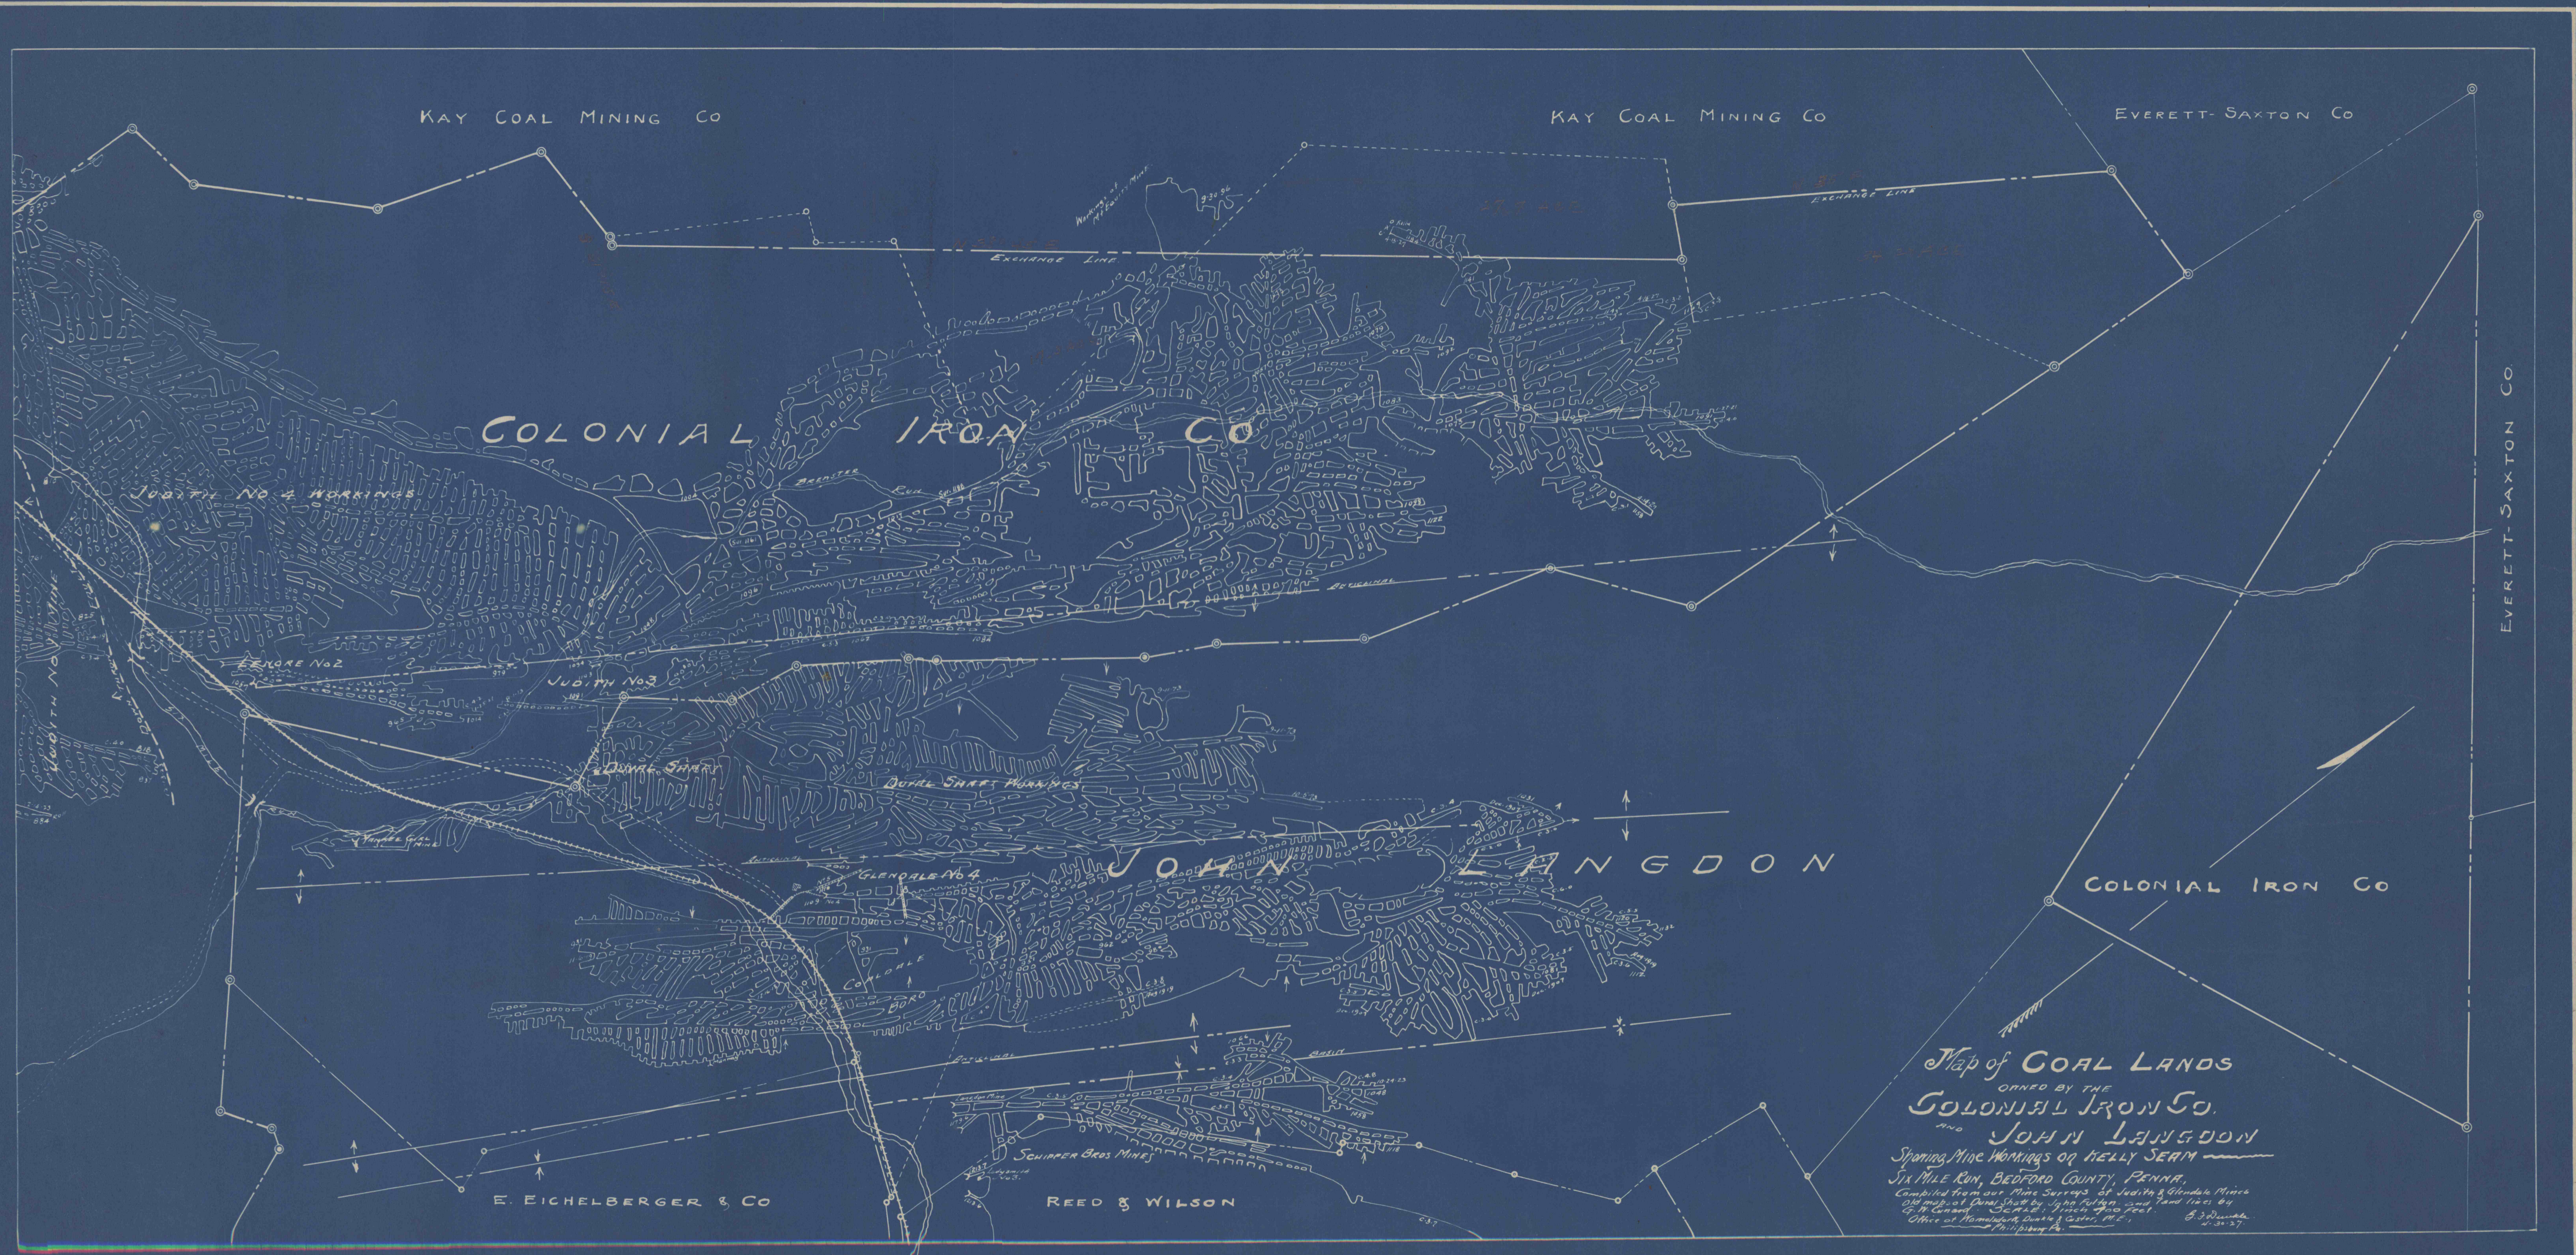

7-2W

Map of COAL LANDS
 OWNED BY THE
COLONIAL IRON CO.
 AND
JOHN LANGDON
 Showing Mine Workings of BELLY SEAM
 SIX MILE RUN, BEDFORD COUNTY, PENNA.
 Compiled from our Mine Surveys of Judith & Glendale Mines
 Old maps of Daniel Shatt by John Patton, and Land Tracts by
 G. W. Cannon. To be sold at 10 cents per foot.
 Office of Homestead, Dunlap & Co., M. E. 5, 3, 2, 1, 1, 1
 Philadelphia, Pa. 11-25-27

34A

MC-6