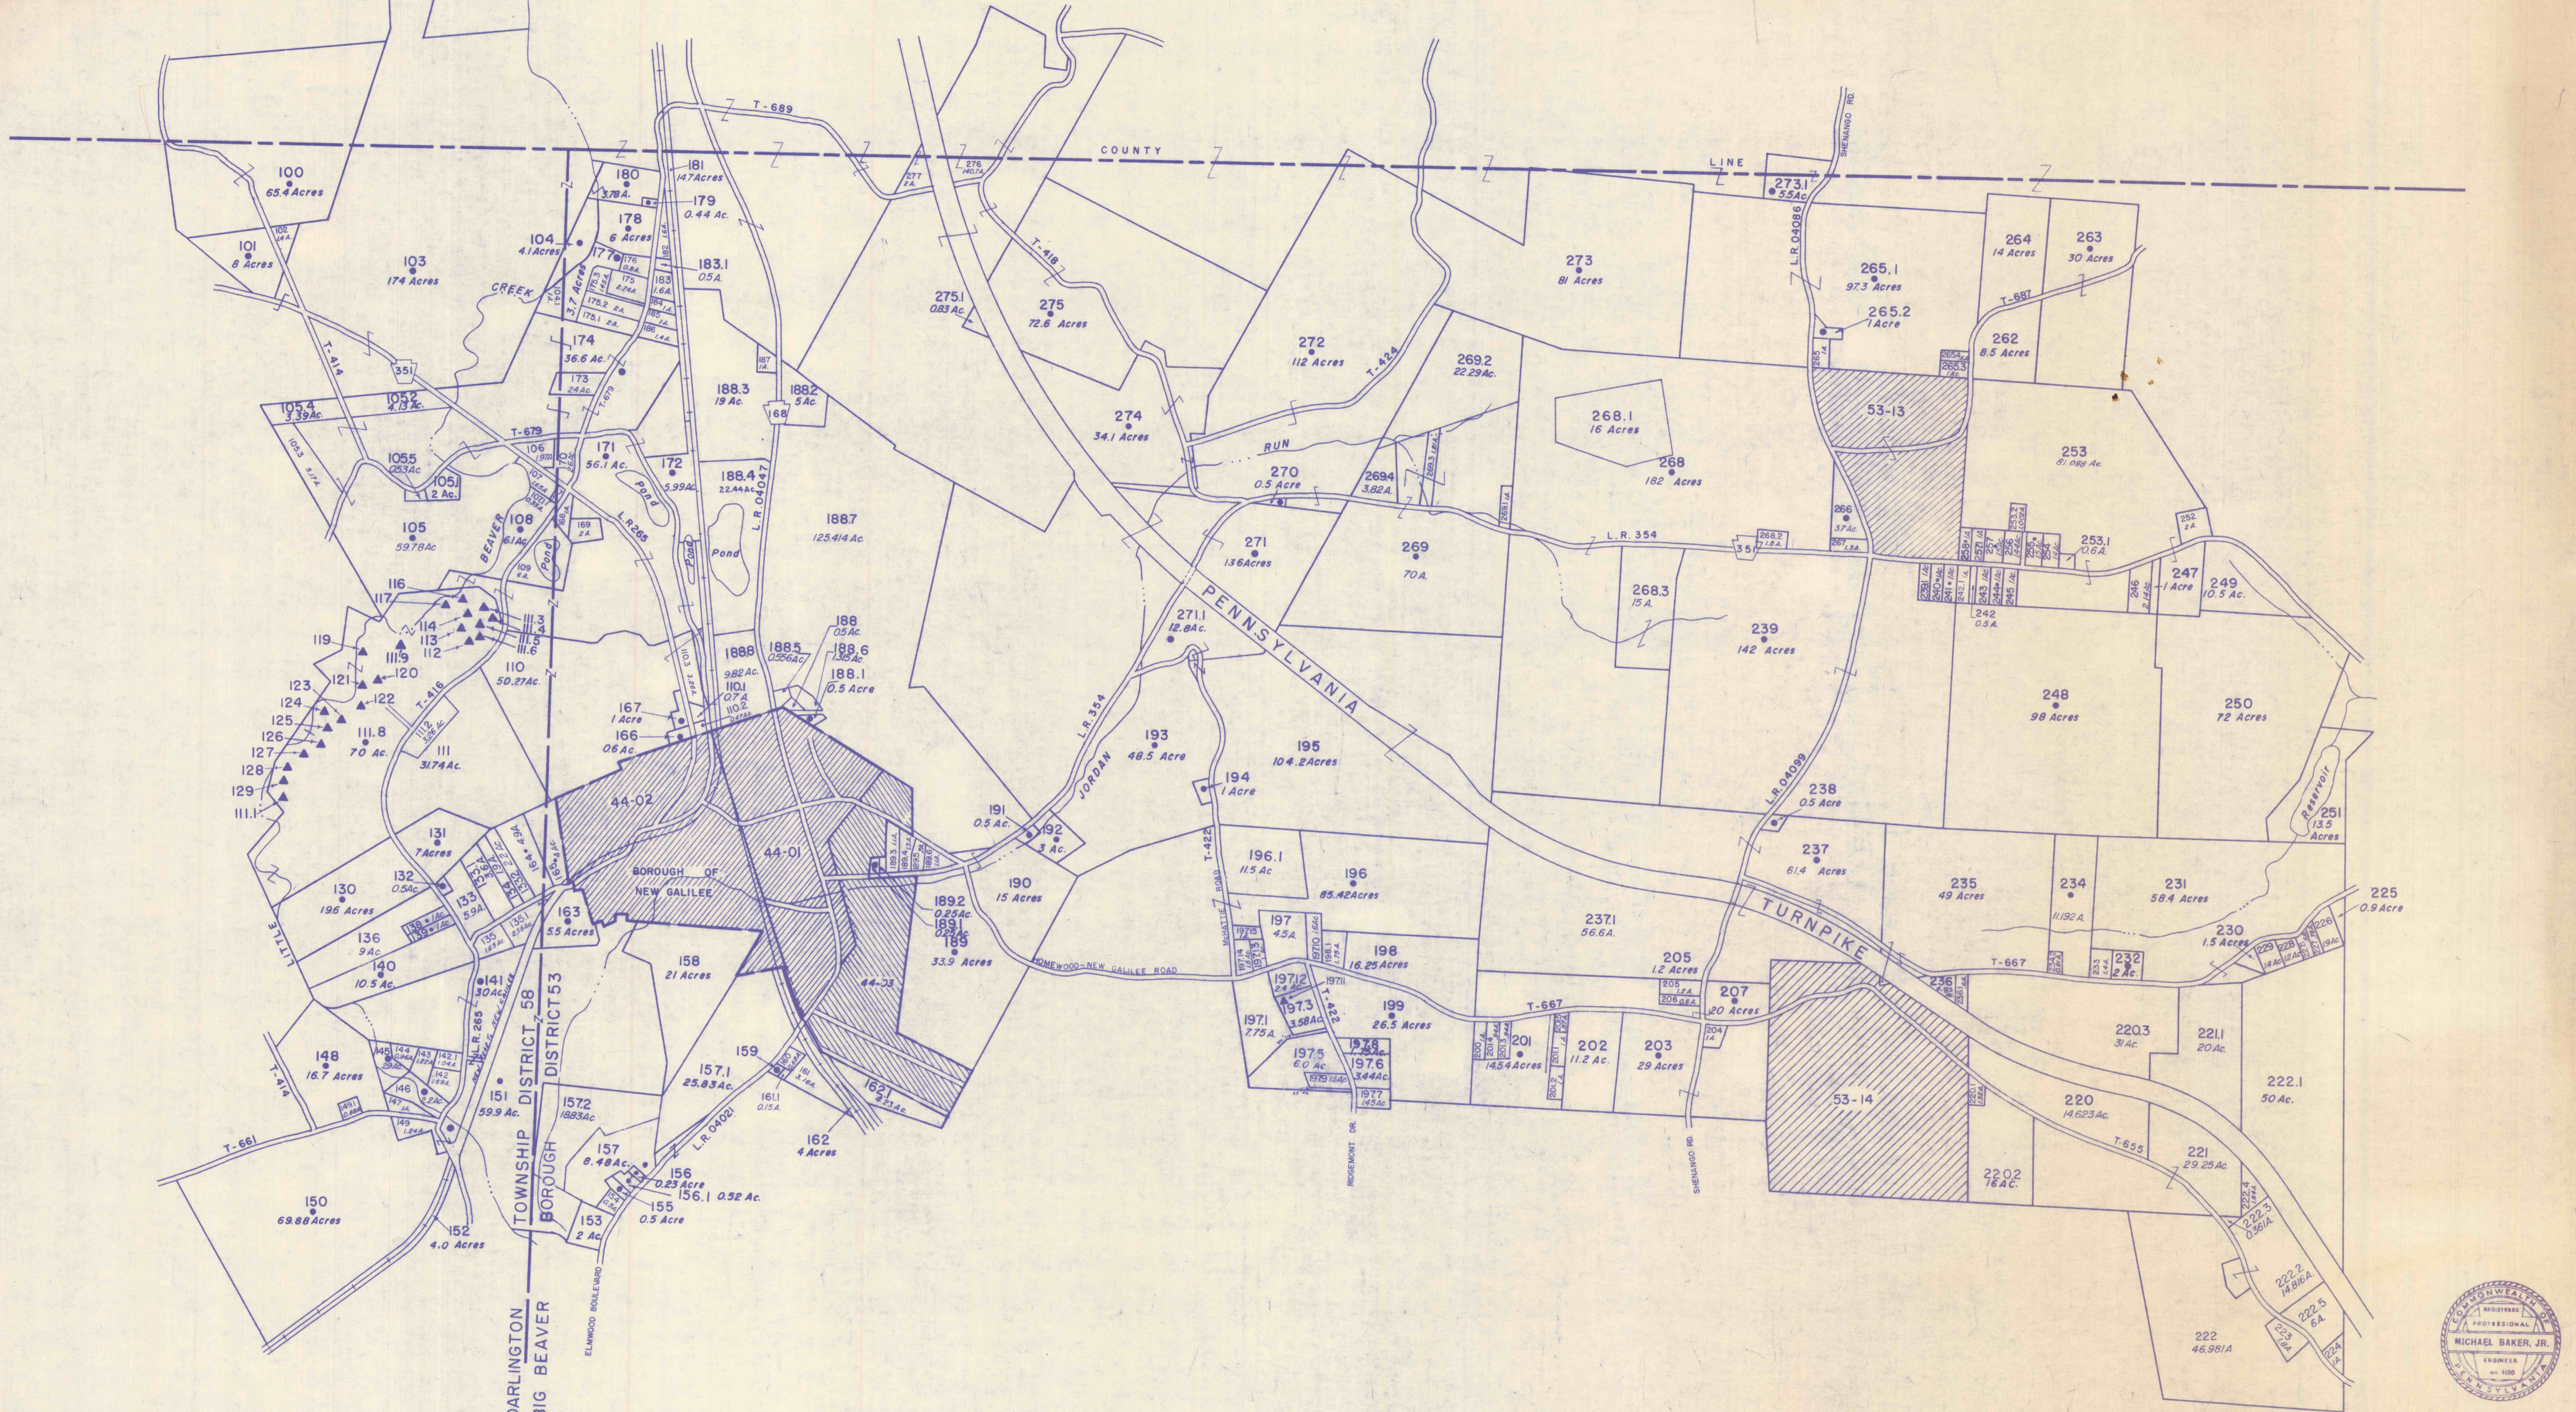

LAWRENCE COUNTY

DATE	REVISIONS	BY	DATE	BY	DATE	KEY MAP	PREPARED BY	BEAVER COUNTY	DARLINGTON TWP.	DISTRICT	NUMBERS
4-11-74	J.M.T. DIST 58	1-2-77	J.M.T. DIST 53	3-24-71	W.J.S.	101 102 103	MICHAEL BAKER, JR., INC.	58	58	58	53
2-20-74	J.M.T. DIST 58 (2)	2-2-77	J.M.T. DIST 53	4-8-71	W.J.S.	112	CONSULTING ENGINEERS	53	BIG BEAVER	TAX	
5-31-75	J.M.T. DIST 53			5-9-72	J.J.C.		ROCHESTER, PENNSYLVANIA	1957	BOROUGH	MAP	
4-7-75	J.J.C. DIST 53			5-12-72	J.J.C.					NO.	102
4-22-76	J.M.T. DIST 53			3-8-73	J.J.C.						
4-8-76	J.J.C.			3-1-74	J.J.C.						
				4-1-74	J.M.T.						