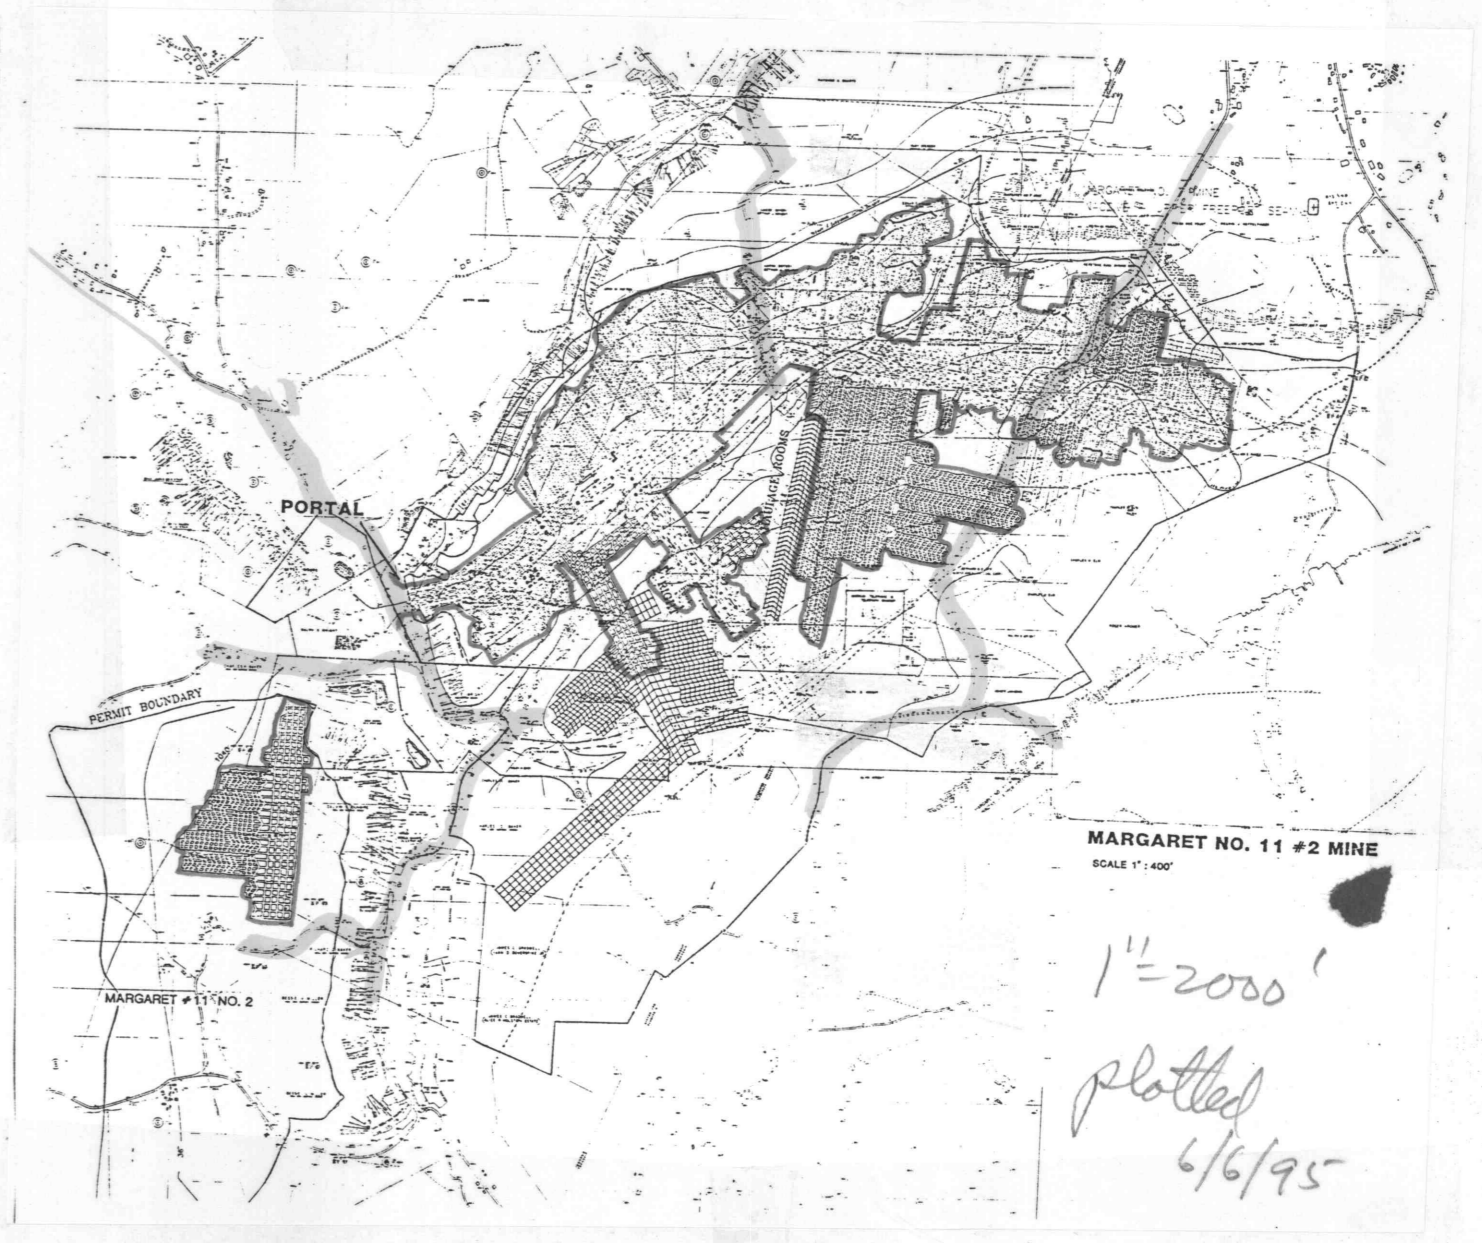

PORTAL

MARGARET NO. 11 #2 MINE

SCALE 1" : 400'

MARGARET #11 NO. 2

MARGARET NO. 11 #2 MINE
SCALE 1" = 2000'
plotted
6/6/95