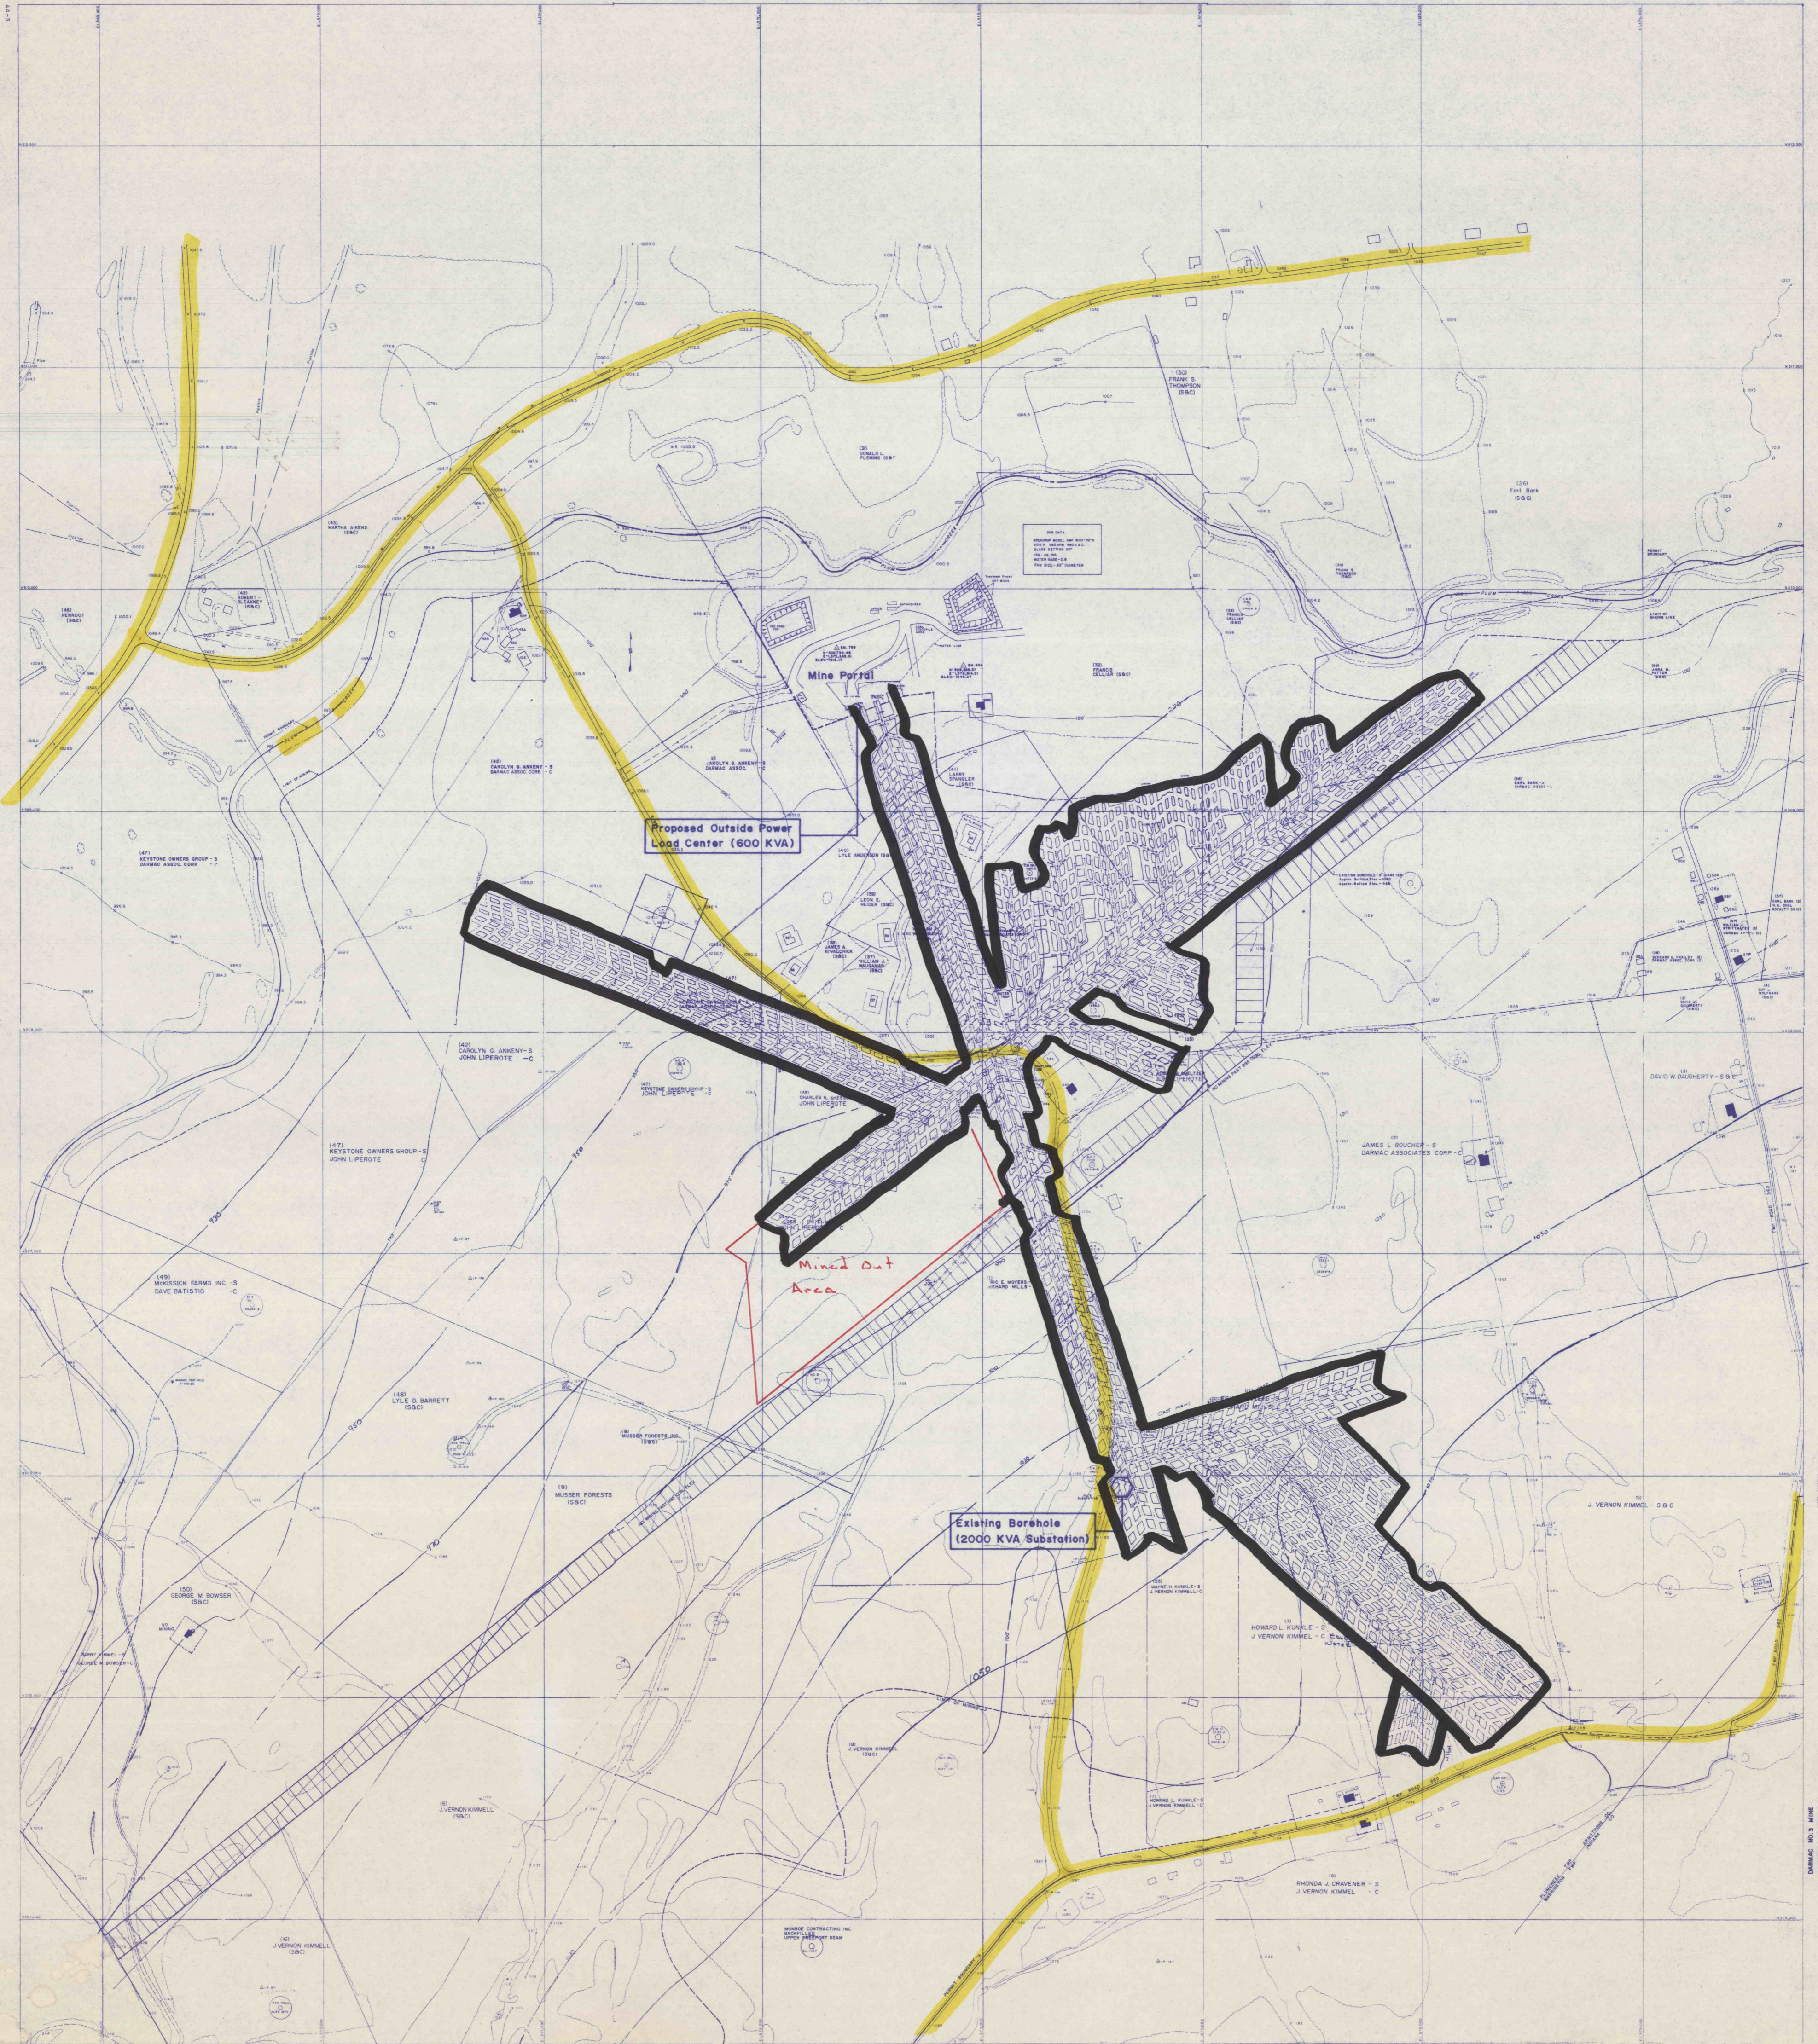

Darmac No. 3 Deep Mine - Ecoal

Scale: 1" = 400'

Mine is Active
ELBERTON QUAD

DARMAC NO. 3 DEEP MINE
ELBERTON QUAD
SCALE: 1" = 400'
MINE IS ACTIVE