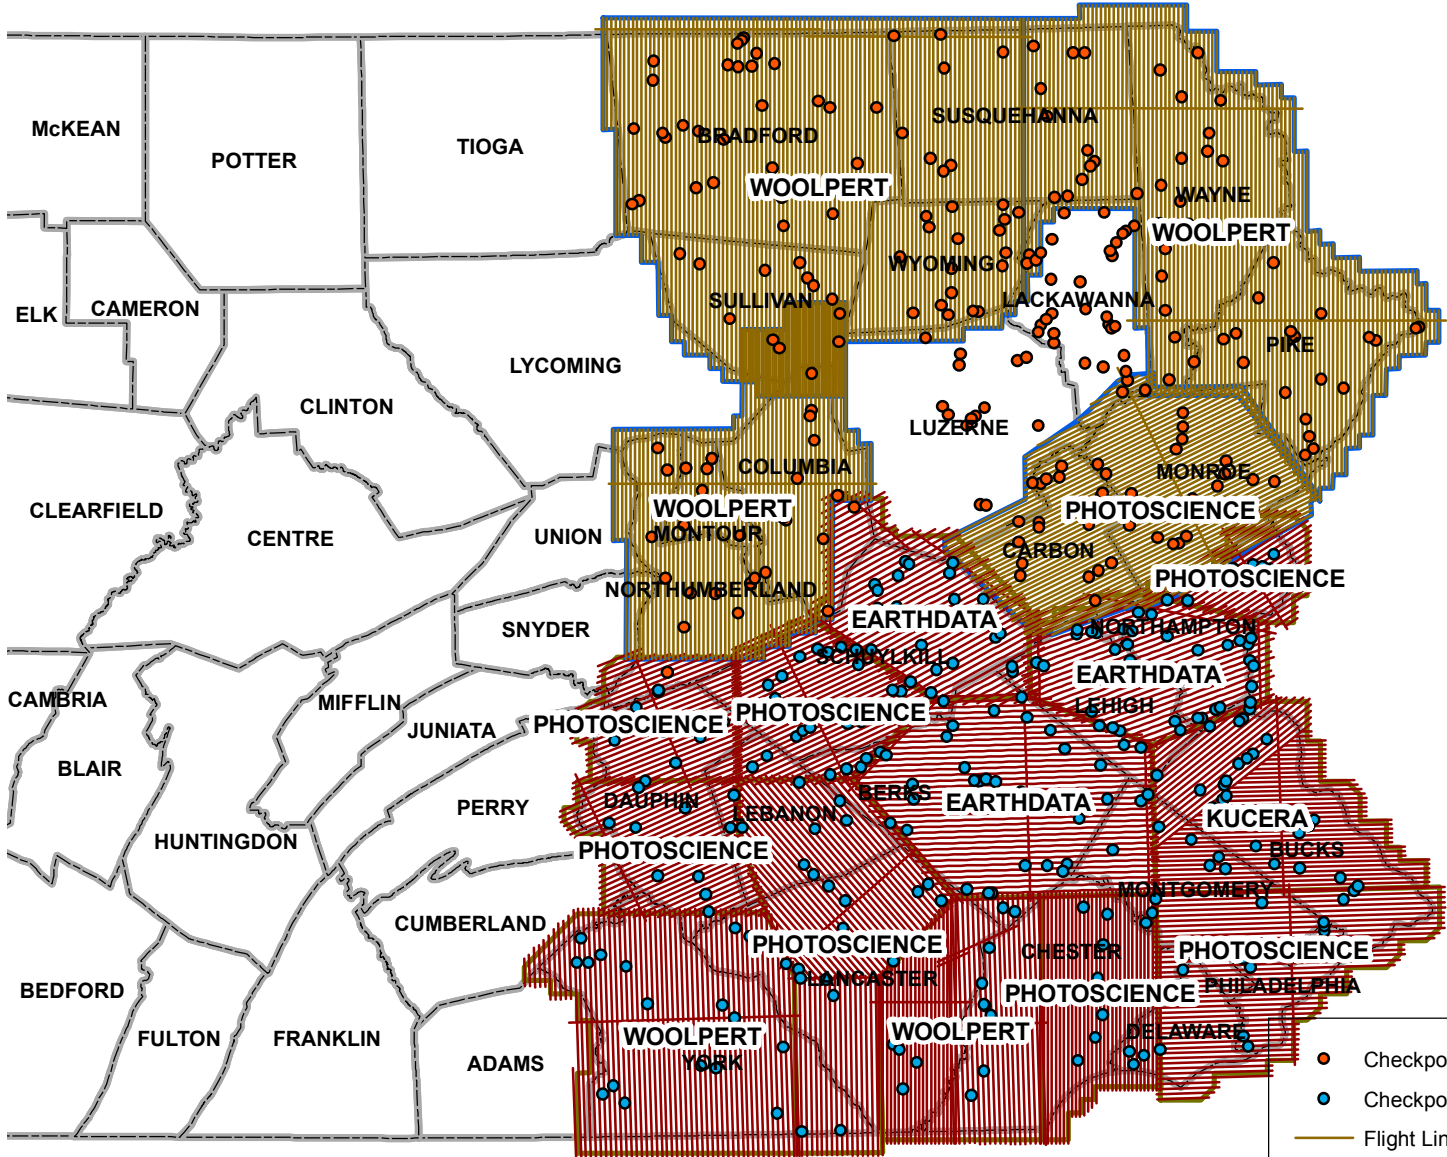

PAMAP Program Annual Project - 2008 Lidar Data Production Information

- Checkpoints 2008 North
- Checkpoints 2008 South
- Flight Lines North
- Flight Lines South
- Collection Blocks North
- Collection Blocks South