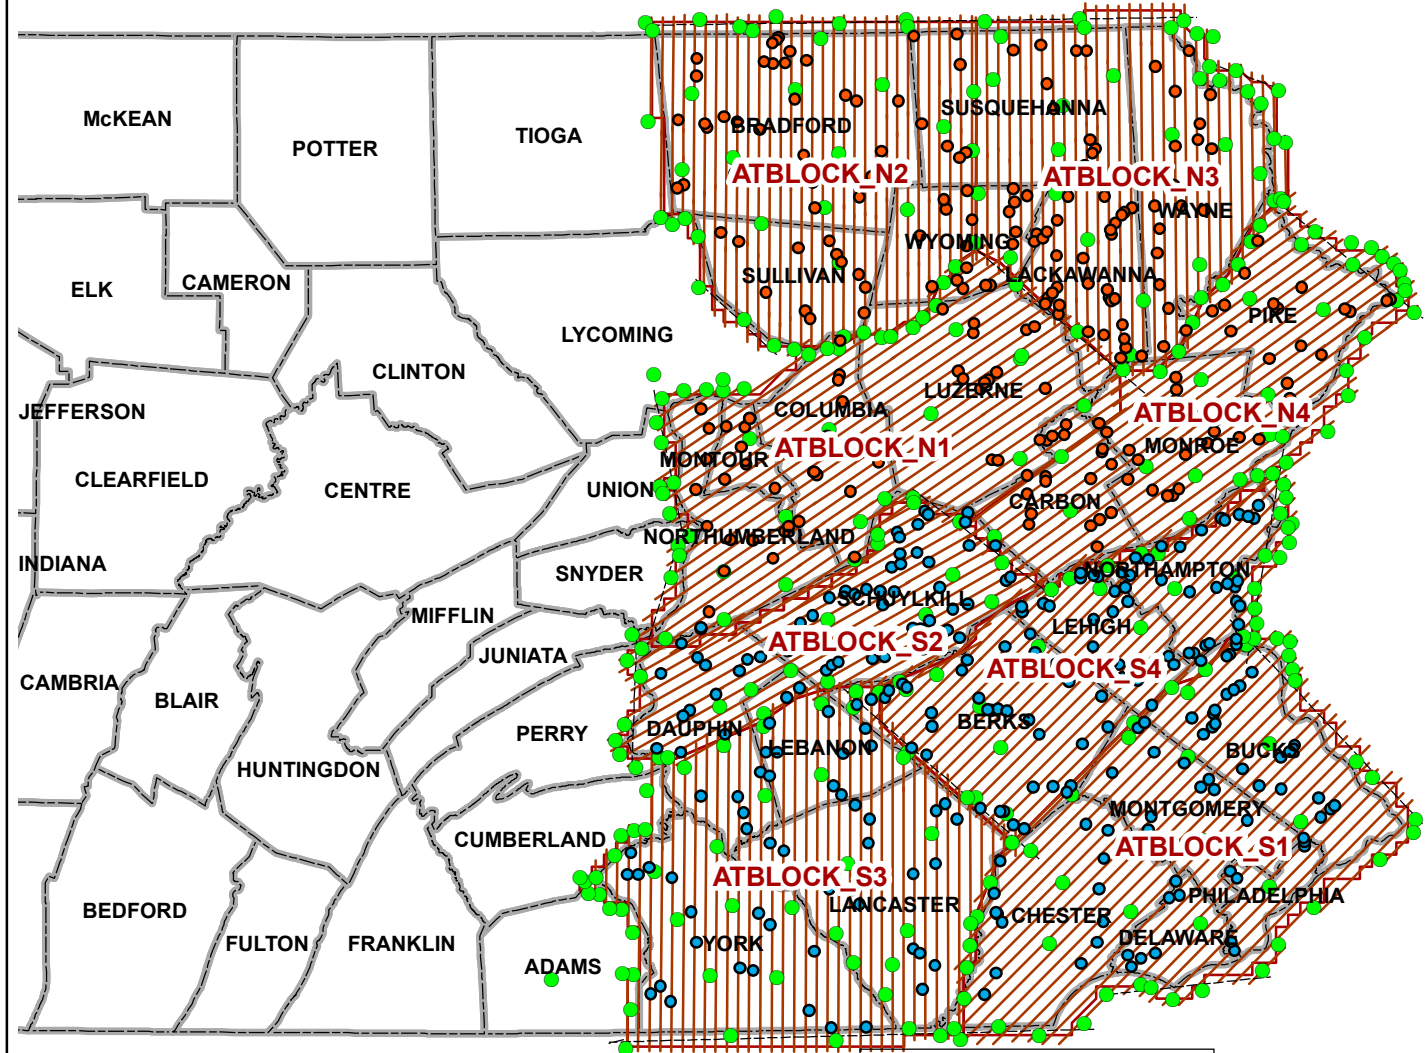

# PAMAP Program Annual Project - 2008 Imagery Data Production Information

- Checkpoints 2008 North
- Checkpoints 2008 South
- Ground Control
- Crossing Flights
- Flight Lines
- ▭ AT Blocks