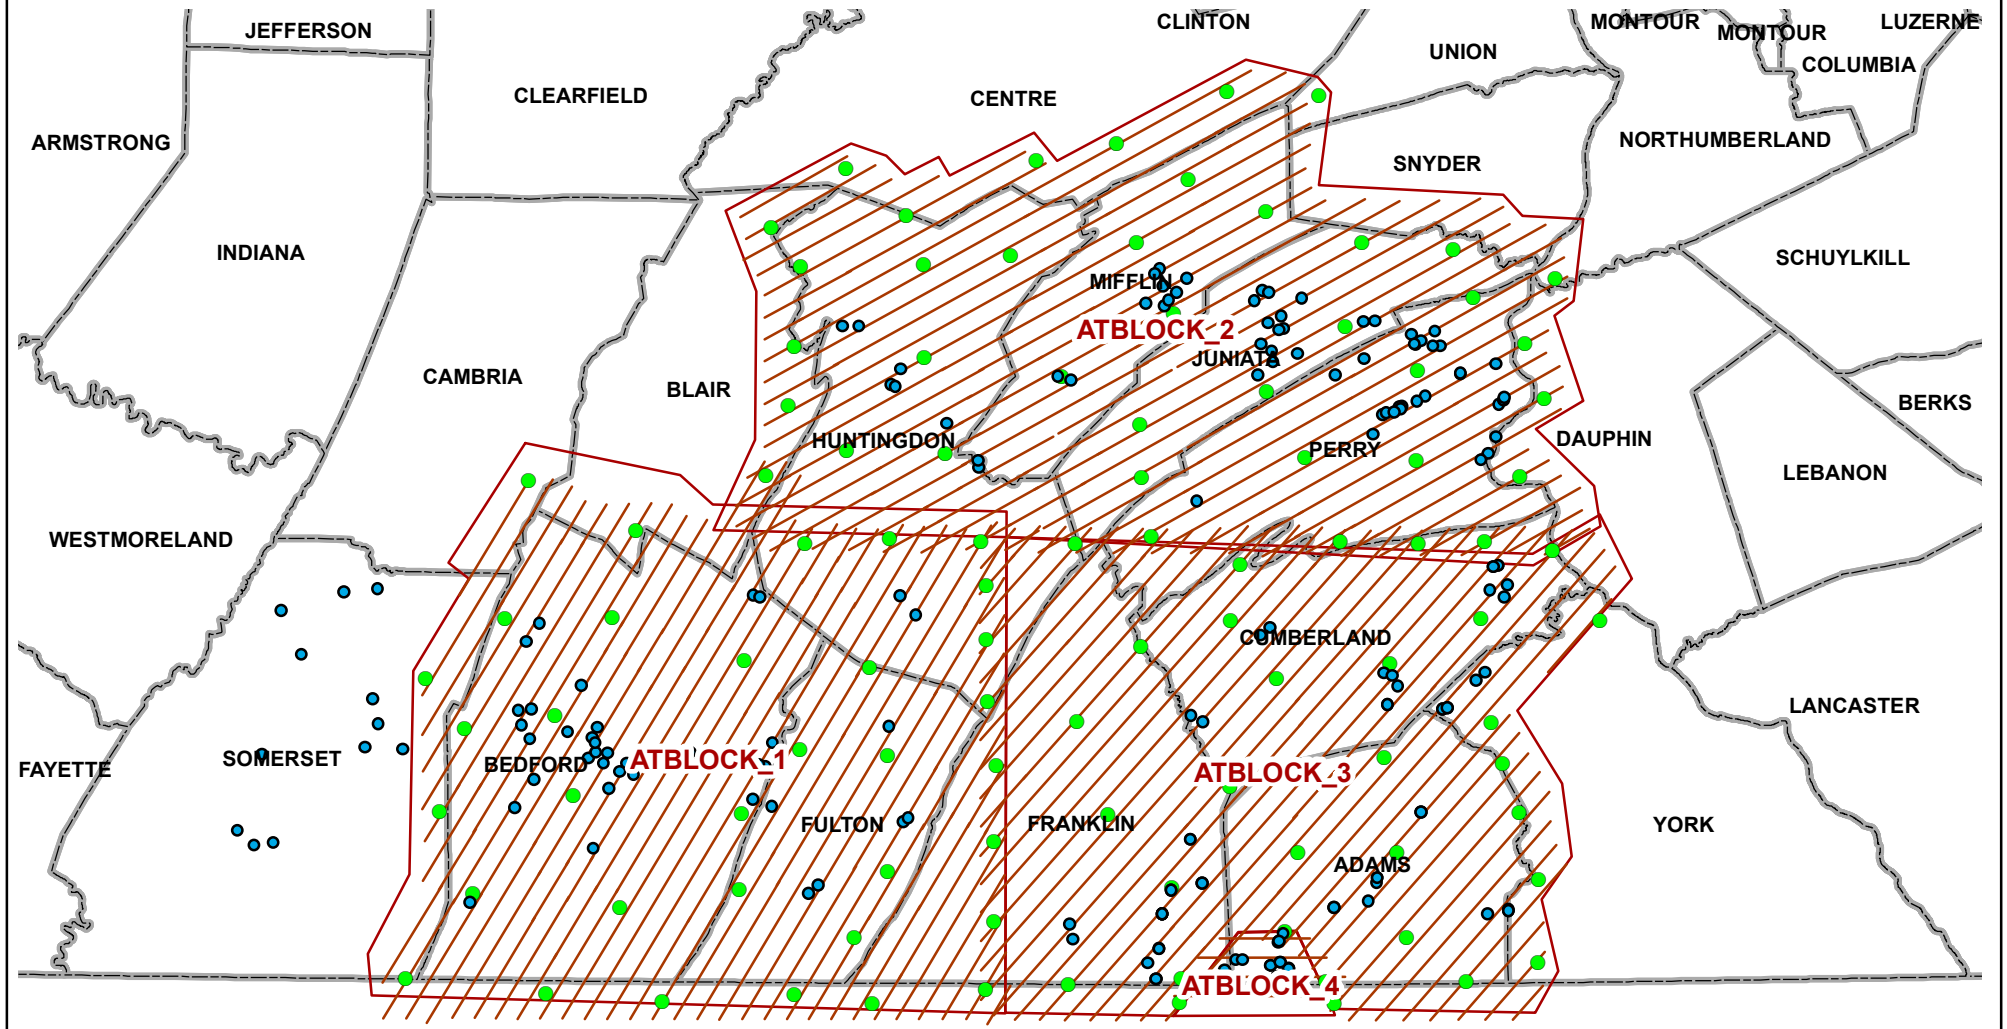

PAMAP Program Annual Project - 2007 Imagery Data Production Information

- Checkpoints 2007 North
- Checkpoints 2007 South
- Ground Control
- Flight Lines
- AT Blocks