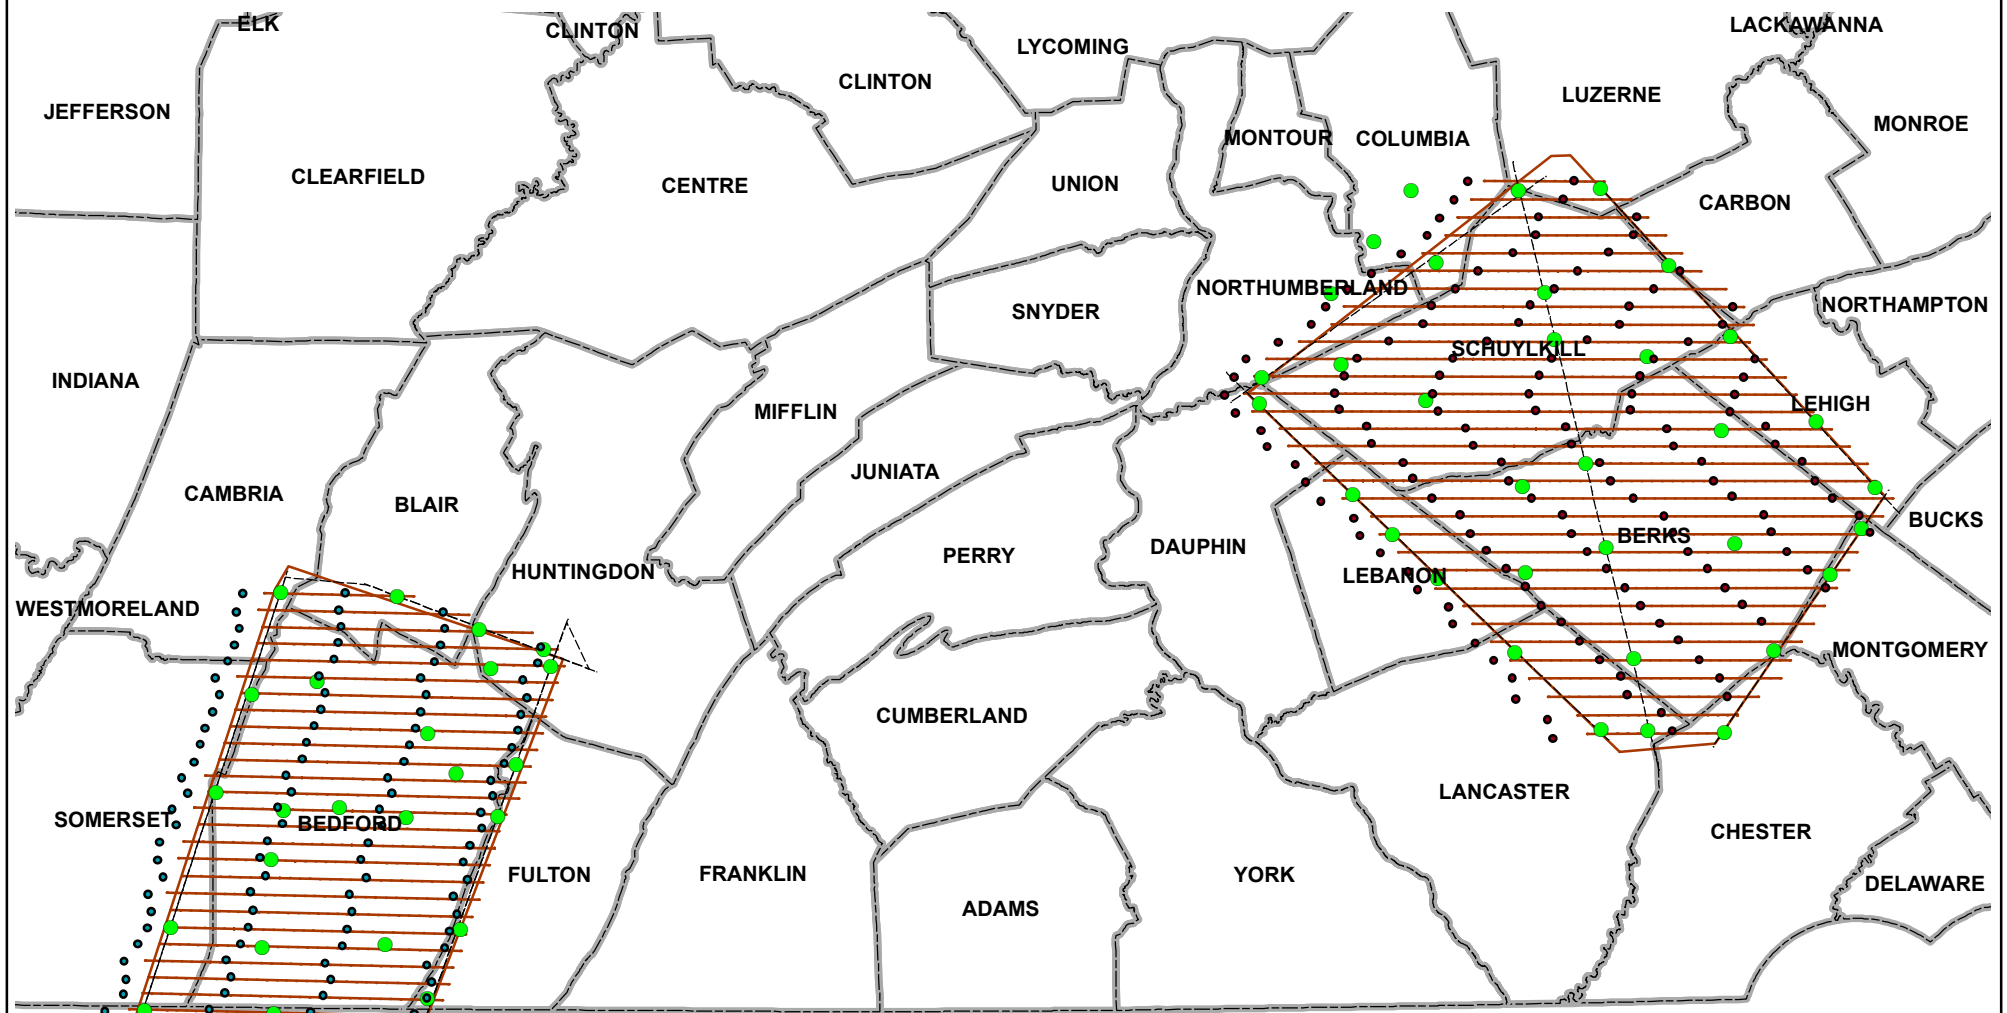

# PAMAP Program Annual Project - 2004 Imagery Data Production Information

- Bedford Exposures
- BerksSchuylkill Exposures
- GroundControl
- Crossing Flights
- Flight Lines