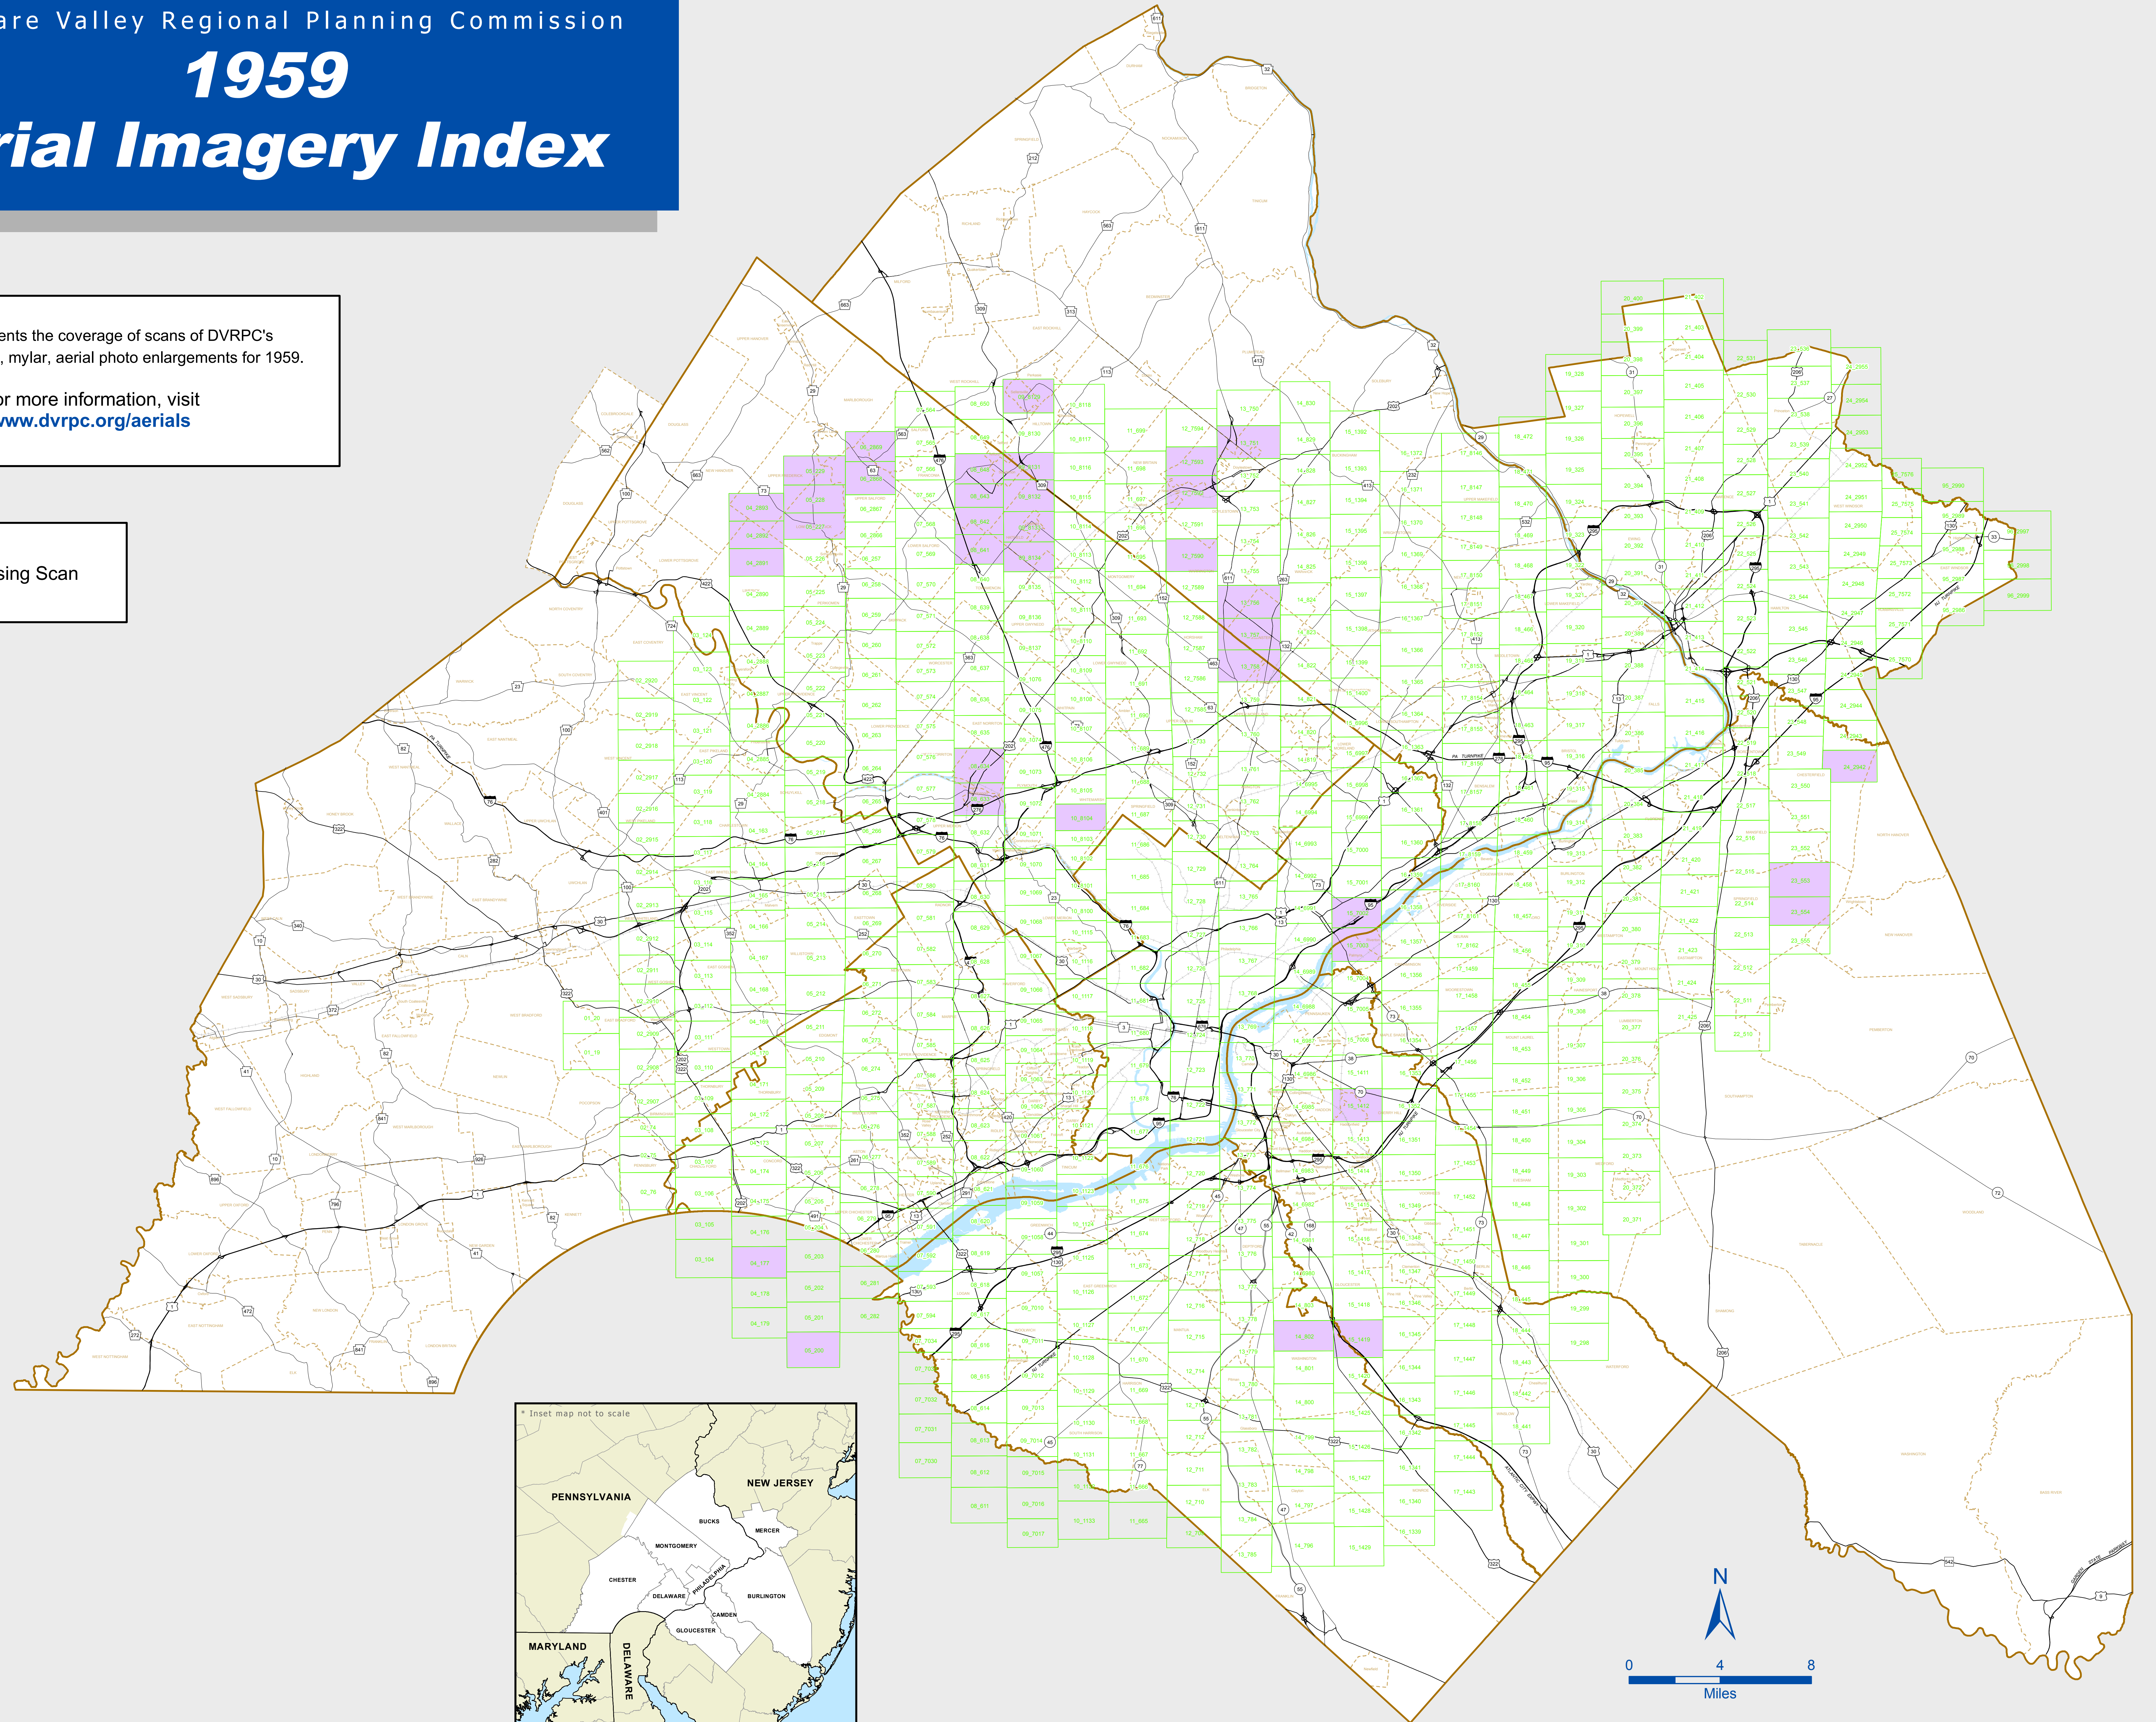

1959 Aerial Imagery Index

This index represents the coverage of scans of DVRPC's non-orthorectified, mylar, aerial photo enlargements for 1959.

For more information, visit www.dvrpc.org/aerials

 Missing Scan

Delaware Valley Regional Planning Commission

1965 - 1995 Aerial Imagery Index

This index represents the coverage of scans of DVRPC's non-orthorectified, mylar, aerial photo enlargements for 1965, 1970, 1975, 1980, 1985, 1990, and 1995.

Note: Imagery for 1965 only covers an area approximating the urbanized portion of the region.

For more information, visit
www.dvrpc.org/aerials