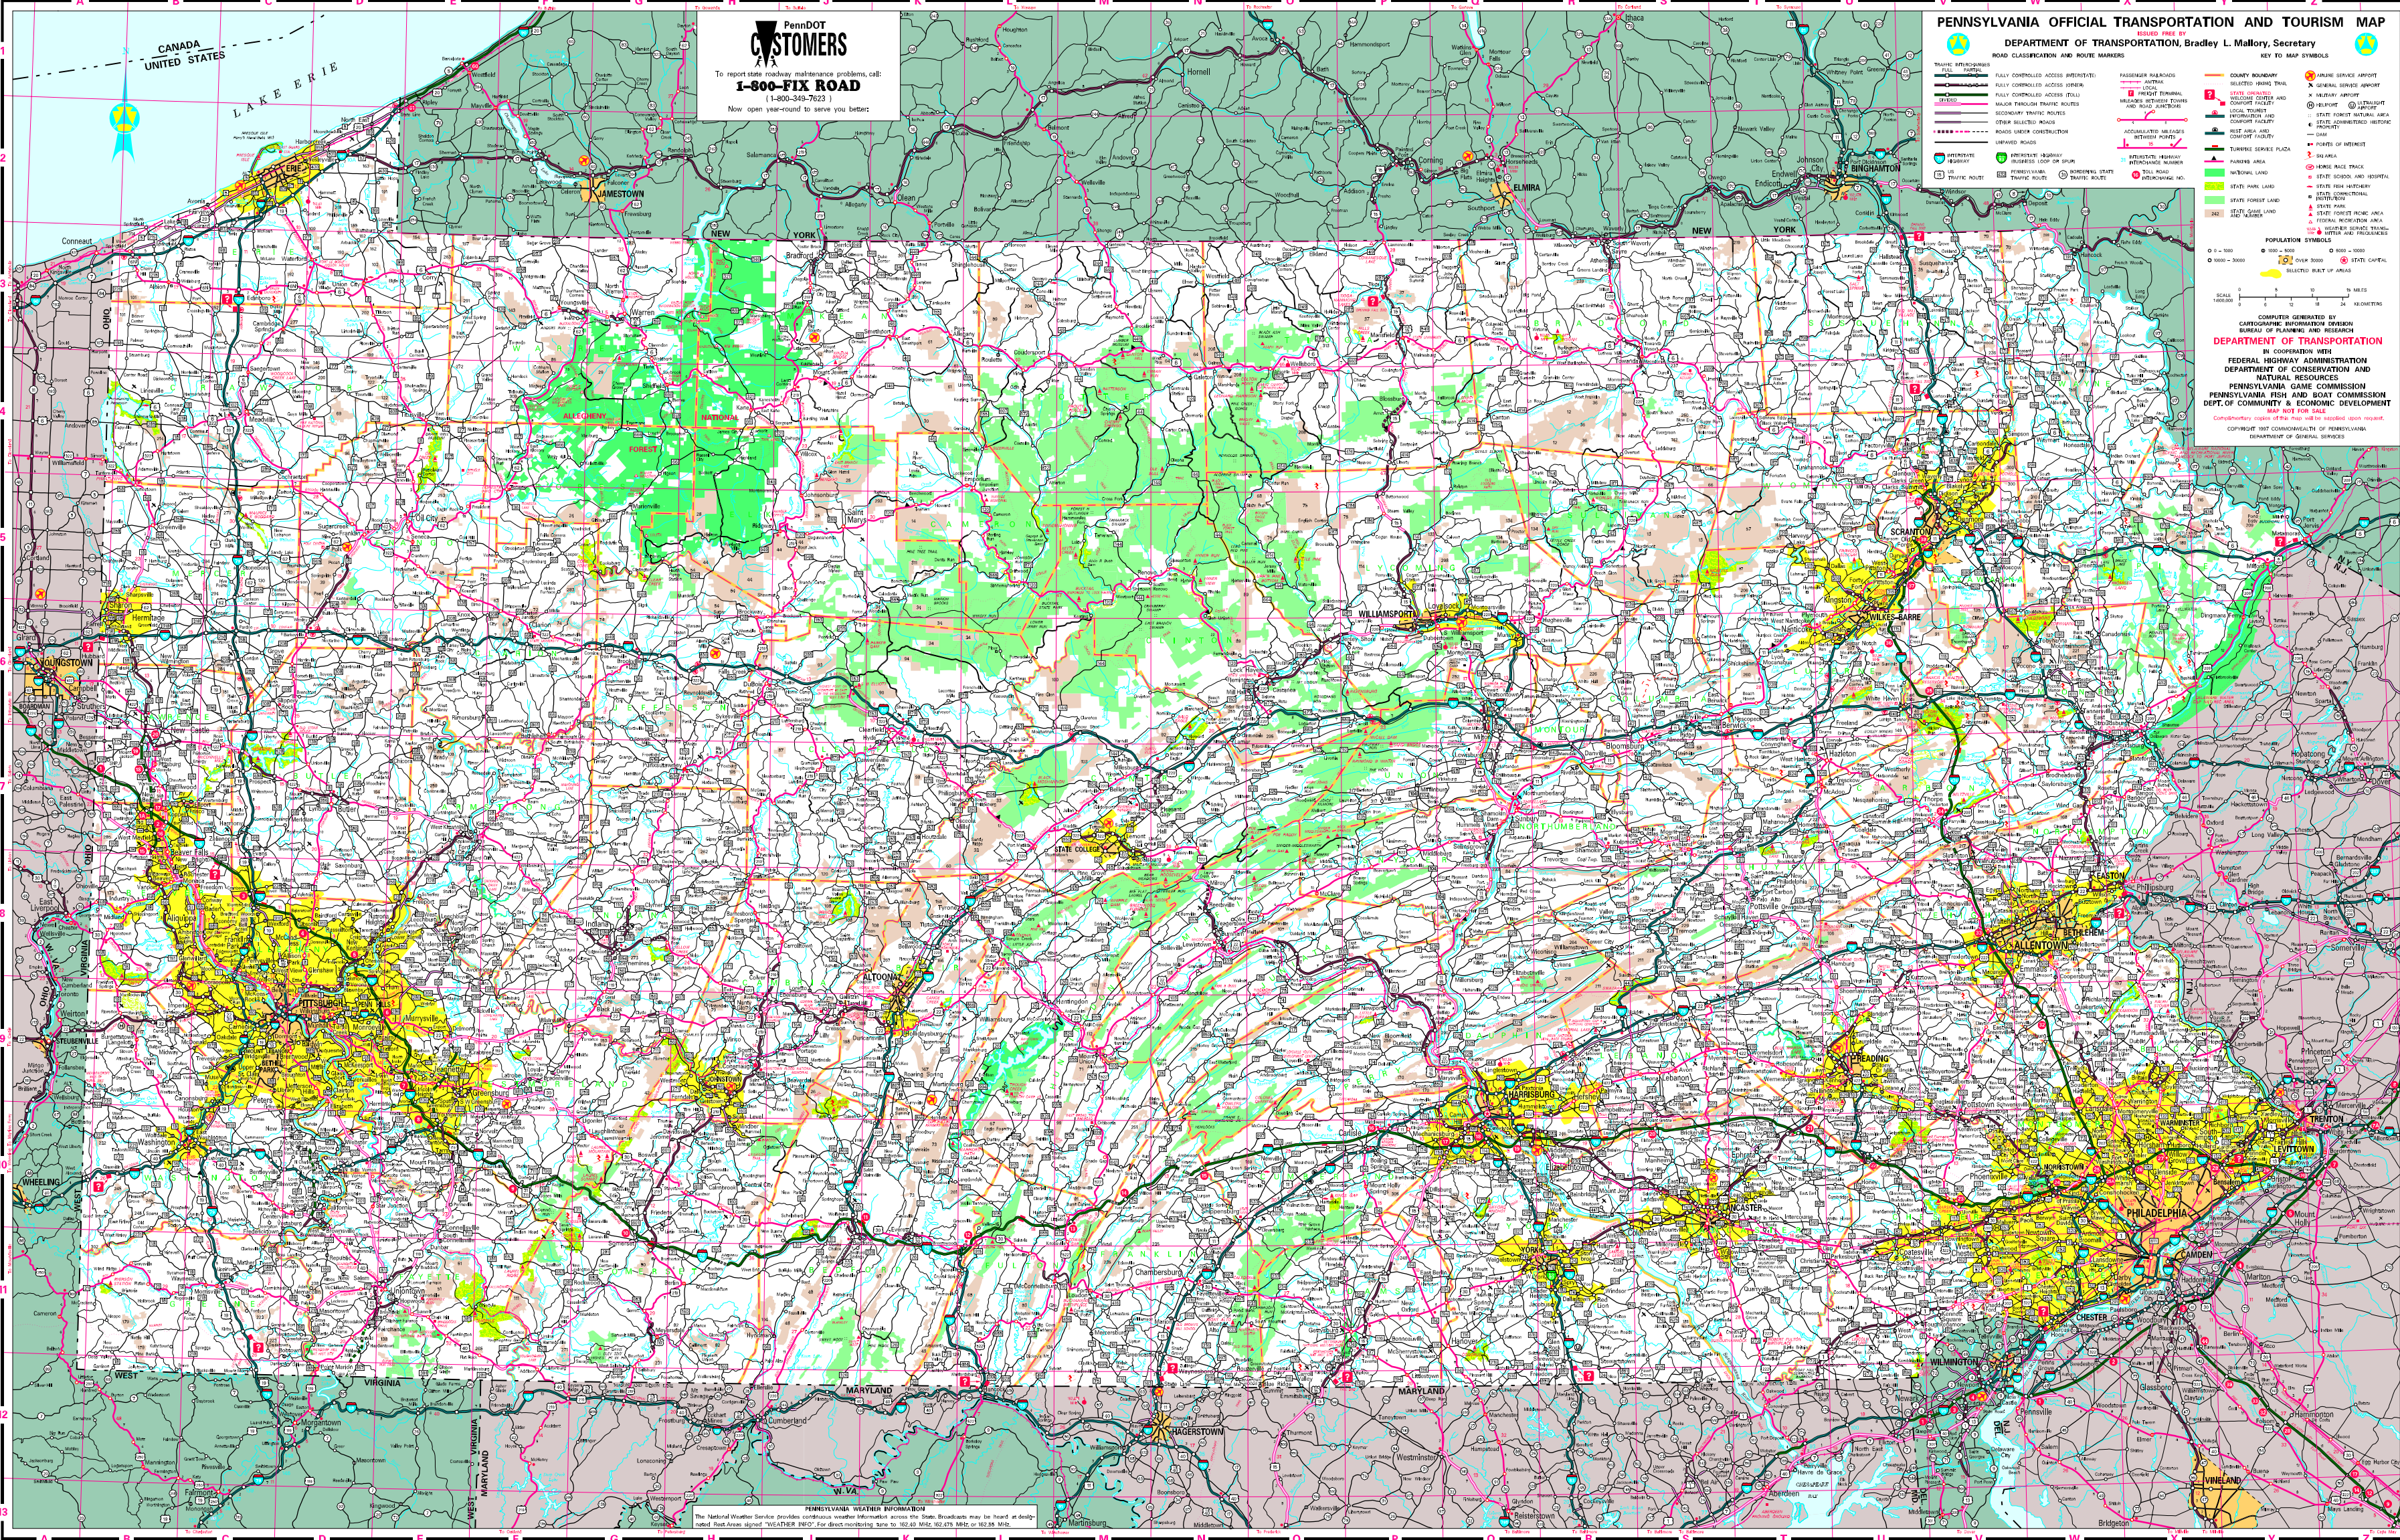

INDEX table with columns for State Parks, State Forest Picnic Areas, Federal Recreation Areas, Allegheny National Forest, Historic Sites, and State Administered Historic Sites and Monuments.

CANADA UNITED STATES

PennDOT CUSTOMERS To report state roadway maintenance problems, call 1-800-FIX ROAD (1-800-349-7623) Now open year-round to serve you better!

PENNSYLVANIA OFFICIAL TRANSPORTATION AND TOURISM MAP DEPARTMENT OF TRANSPORTATION, Bradley L. Mallory, Secretary

KEY TO MAP SYMBOLS table with categories: ROAD CLASSIFICATION AND ROUTE MARKERS, PASSENGER RAILROADS, AIRPORTS, COUNTY BOUNDARY, STATE SERVICE AIRPORT, and POPULATION SYMBOLS.

COMPUTER GENERATED BY CARTOGRAPHIC INFORMATION DIVISION BUREAU OF PLANNING AND RESEARCH DEPARTMENT OF TRANSPORTATION IN COOPERATION WITH FEDERAL HIGHWAY ADMINISTRATION DEPARTMENT OF CONSERVATION AND NATURAL RESOURCES PENNSYLVANIA GAME COMMISSION PENNSYLVANIA FISH AND BOAT COMMISSION DEPT. OF COMMUNITY & ECONOMIC DEVELOPMENT