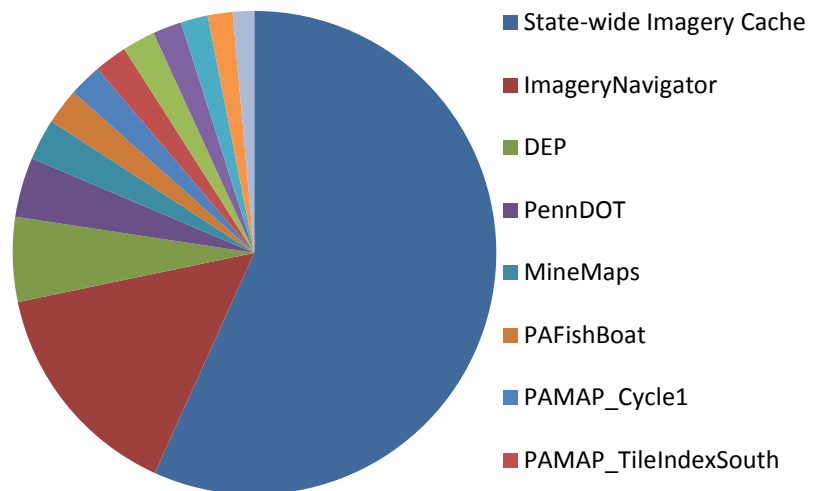

Pennsylvania Spatial Data Access (PASDA)

Usage Statistics - January 1, 2015 - December 31, 2015

General Statistics

Total Usage	Hits	Page Views	Visitors
Web Servers	8,150,465	1,812,683	379,055
Mapping Server I	28,684,260	19,218,321	311,849
Mapping Server II	15,117,865	2,773,945	126,303
Mapping Server III	12,220,814	11,995,494	121,209
FTP Server I	3,159,264	173,115	47,955
FTP Server II	1,184,607	25,497	55,515
TOTAL	68,517,275	35,999,055	1,041,886

Total Number of Datasets Downloaded	Hits on .zip files
Web Servers	216,100
FTP Server I	541,053
FTP Server II	1,155,593
TOTAL FILE DOWNLOADS	1,912,746

Total Quantity of Data Downloaded	GB of .zip files
Web Servers	5,045
FTP Server I	11,765
FTP Server II	28,441
TOTAL (GB)	45,251

Sample Service Usage

WMS Requests (all services)	Map Requests
Mapping Server I	1,990,842
Mapping Server II	43,193
Mapping Server III	23,705
TOTAL	2,057,740

Google/KMZ Requests (all services)	Map Requests
Mapping Server I	731,503
Mapping Server II	24,348
Mapping Server III	200
TOTAL	756,051