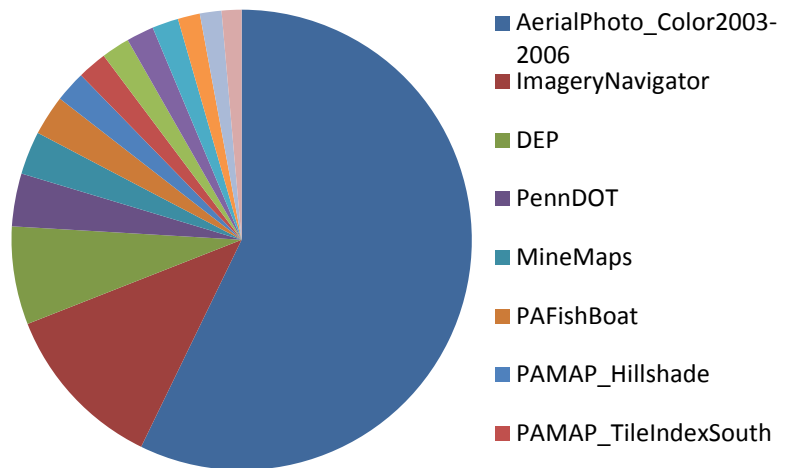

Pennsylvania Spatial Data Access (PASDA)

Usage Statistics - January 1, 2016 thru December 31, 2016

General Statistics

Total Usage	Hits	Page Views	Visitors
Web Server	7,296,563	1,467,500	355,443
Application Server	3,100,876	947,992	168,548
Mapping Server I	41,705,186	4,914,847	187,687
Mapping Server II	52,709,040	52,259,162	326,450
FTP Server I	13,769,206	354,247	52,451
FTP Server II	3,128,530	155,462	51,146
TOTAL	121,709,401	60,099,210	1,141,725

Total Number of Datasets Downloaded	Hits on .zip files
Web Server	241,362
FTP Server I	1,804,689
FTP Server II	887,460
TOTAL FILE DOWNLOADS	2,933,511

Total Quantity of Data Downloaded	GB of .zip files
Web Server	6,585
FTP Server I	17,367
FTP Server III	24,584
TOTAL (GB)	48,536

Sample Service Usage

WMS Requests (all services)	Map Requests
Mapping Server I	880,910
Mapping Server II	1,674,225
TOTAL	2,555,135

* not a complete list of PASDA services.