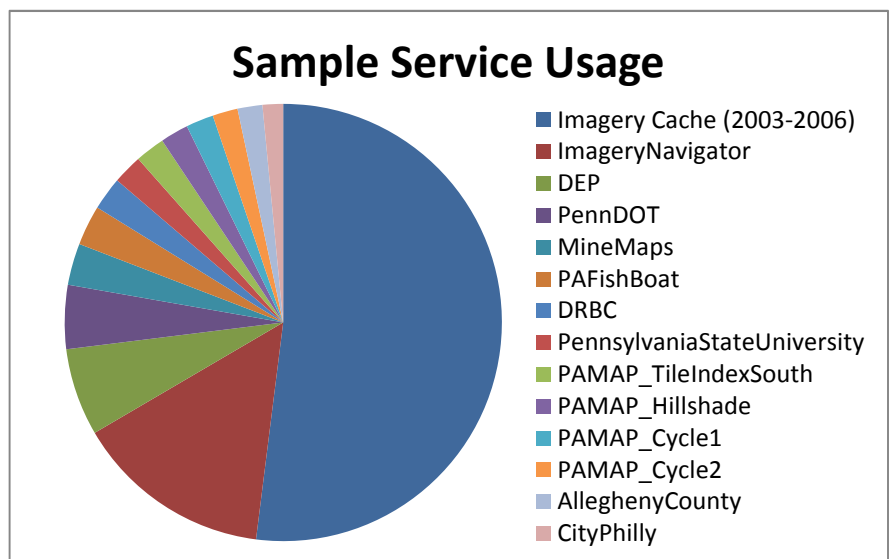

Pennsylvania Spatial Data Access (PASDA) Usage Statistics - July 1, 2015 - June 30, 2016

General Statistics

Total Usage	Hits	Page Views	Visitors
Web Servers	8,269,339	1,768,441	377,521
Mapping Server I	37,837,571	13,529,091	280,174
Mapping Server II	1,727,076	1,350,018	42,470
Mapping Server III	33,096,954	32,751,389	237,589
FTP Server I	9,178,280	270,079	45,376
FTP Server II	1,059,821	15,416	52,458
TOTAL	91,169,041	49,684,434	1,035,588

Total Number of Datasets Downloaded	Hits on .zip files
Web Servers	208,312
FTP Server I	1,211,142
FTP Server II	1,036,523
TOTAL FILE DOWNLOADS	2,455,977

Total Quantity of Data Downloaded	GB of .zip files
Web Servers	7,756
FTP Server I	13,263
FTP Server II	31,905
TOTAL (GB)	52,924

Total Maps Requested	Map Requests
Mapping Server I	37,398,641
Mapping Server II	632,063
Mapping Server III	32,868,807
Total Maps Requested	70,899,511

Service Name *	Map Requests
Imagery Cache (2003-2006)	19,452,300
ImageryNavigator	5,456,183
DEP	2,417,162
PennDOT	1,765,556
MineMaps	1,153,182
PAFishBoat	1,113,546
DRBC	916,018
PennsylvaniaStateUniversity	824,267
PAMAP_TileIndexSouth	817,189
PAMAP_Hillshade	776,284
PAMAP_Cycle1	767,751
PAMAP_Cycle2	696,197
AlleghenyCounty	688,815
CityPhilly	569,246
PennsylvaniaGameCommission	569,201
DRG	509,253
PAMAP_TileIndexNorth	465,018
DVRPC	428,201
DCNR	394,698
DOQQ	315,580
SUB TOTAL	40,095,647

WMS Requests (all services)	Map Requests
Mapping Server I	1,521,434
Mapping Server II	491
Mapping Server III	397,435
TOTAL	1,919,360

Google/KMZ Requests (all services)	Map Requests
Mapping Server I	681,490
Mapping Server II	5,464
Mapping Server III	697
TOTAL	687,651