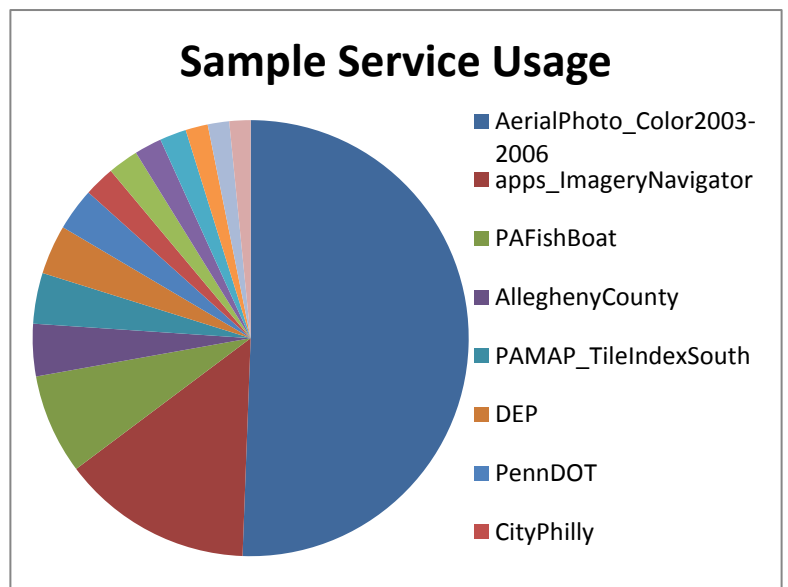

Pennsylvania Spatial Data Access (PASDA)

Usage Statistics - January 1, 2013 through December 31, 2013

General Statistics

Total Usage	Hits	Page Views	Visitors
Web Servers	7,880,610	1,690,889	386,714
Mapping Server I	28,498,913	7,455,849	210,955
Mapping Server II	34,654,568	24,197,799	269,593
FTP Server I	1,919,010	206,832	50,486
FTP Server II	849,311	34,217	61,494
TOTAL	73,802,412	33,585,586	979,242

Total Number of Datasets Downloaded	Hits on .zip files
Web Servers	286,330
FTP Server I	240,317
FTP Server II	810,739
TOTAL FILE DOWNLOADS	1,337,386

Total Quantity of Data Downloaded	GB of .zip files
Web Servers	3,418
FTP Server I	8,058
FTP Server II	19,256
TOTAL (GB)	30,732

Total Maps Requested	Map Requests
Mapping Server I	25,300,921
Mapping Server II	34,032,052
Total Maps Requested	59,332,973

Service Name *	Map Requests
AerialPhoto_Color2003-2006	19,952,908
apps_ImageryNavigator	5,587,906
PAFishBoat	2,926,694
AlleghenyCounty	1,528,863
PAMAP_TileIndexSouth	1,486,667
DEP	1,443,717
PennDOT	1,244,553
CityPhilly	896,168
PAMAP_TileIndexNorth	892,219
PennsylvaniaStateUniversity	800,779
PAMAP_Hillshade	777,736
Weather Services (NDFD)	651,539
PAMAP_Cycle2	628,215
apps_MineMaps	619,550
DVRPC2010	529,238
DRG	483,744
DOQQ	407,561
DVRPC	354,935
FEMA	322,886
NAIP_PA2010	307,887
SUB TOTAL	41,843,765

WMS Requests (all services)	Map Requests
Mapping Server I	52,824
Mapping Server II	2,119,543
TOTAL	2,172,367

Google/KMZ Requests (all services)	Map Requests
Mapping Server I	20,133
Mapping Server II	670,627
TOTAL	690,760