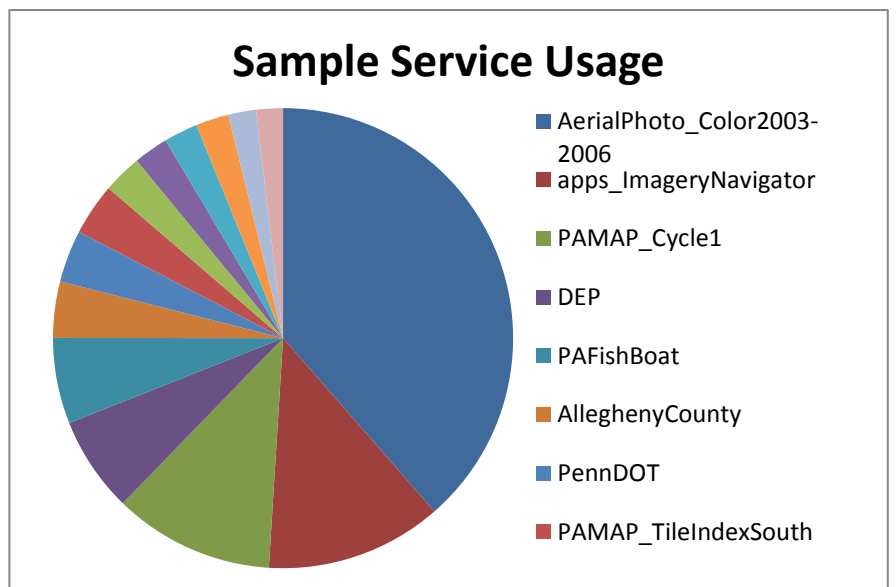

Pennsylvania Spatial Data Access (PASDA)

Usage Statistics - July 1, 2012 through June 30, 2013

General Statistics

Total Usage	Hits	Page Views	Visitors
Web Servers	7,789,902	1,656,674	359,144
Mapping Server I	28,432,144	10,373,956	177,175
Mapping Server II	35,266,235	24,641,820	250,283
FTP Server I	1,845,649	210,571	49,144
FTP Server II	911,763	38,186	57,687
TOTAL	74,245,693	36,921,207	893,433

Total Number of Datasets Downloaded	Hits on .zip files
Web Servers	299,649
FTP Server I	239,787
FTP Server II	869,302
TOTAL FILE DOWNLOAD!	1,408,738

Total Quantity of Data Downloaded	GB of .zip files
Web Servers	2,926
FTP Server I	7,189
FTP Server II	18,884
TOTAL (GB)	28,999

Total Maps Requested	Map Requests
Mapping Server I	25,570,380
Mapping Server II	34,548,882
Total Maps Requested	60,119,262

Service Name *	Map Requests
AerialPhoto_Color2003-2	16,832,212
apps_ImageryNavigator	5,417,349
PAMAP_Cycle1	4,919,911
DEP	2,935,416
PAFishBoat	2,631,136
AlleghenyCounty	1,728,247
PennDOT	1,599,410
PAMAP_TileIndexSouth	1,594,831
PAMAP_Hillshade	1,192,369
PAMAP_TileIndexNorth	1,066,429
CityPhilly	1,038,457
PennsylvaniaStateUniver:	1,013,245
DRG	853,759
PAMAP_Cycle2	816,013
Weather Forecasts	691,537
apps_Aerials0306StateW	480,453
FEMA	445,024
ImageryDownload	444,277
PAMAP_iCubed_2010	383,778
PATerrabyte	383,778
SUB TOTAL	46,467,631

WMS Requests (all services)	Map Requests
Mapping Server I	32,813
Mapping Server II	1,414,975
TOTAL	1,447,788

Google/KMZ Requests (all services)	Map Requests
Mapping Server I	25,484
Mapping Server II	673,193
TOTAL	698,677

* not a complete list of PASDA services.