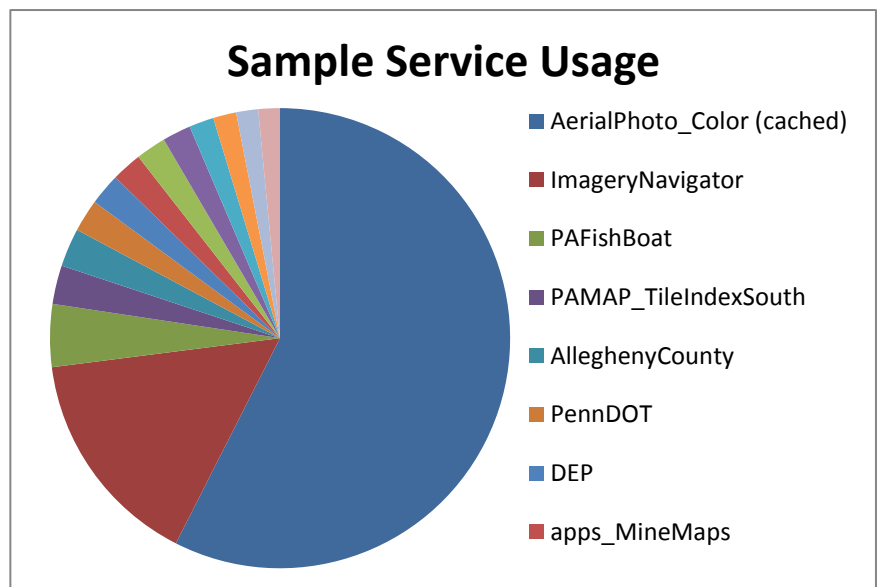

Pennsylvania Spatial Data Access (PASDA)

Usage Statistics - July 1, 2013 through June 30, 2014

General Statistics

Total Usage	Hits	Page Views	Visitors
Web Servers	7,833,244	1,657,278	427,184
Mapping Server I	28,914,929	5,713,864	199,897
Mapping Server II	31,714,961	20,306,051	295,648
FTP Server I	2,078,371	343,908	56,677
FTP Server II	1,091,826	26,288	66,029
TOTAL	71,633,331	28,047,389	1,045,435

Total Number of Datasets Downloaded	Hits on .zip files
Web Servers	542,163
FTP Server I	388,233
FTP Server II	1,060,593
TOTAL FILE DOWNLOADS	1,990,989

Total Quantity of Data Downloaded	GB of .zip files
Web Servers	3,621
FTP Server I	9,322
FTP Server II	23,619
TOTAL (GB)	36,563

Total Maps Requested	Map Requests
Mapping Server I	25,855,160
Mapping Server II	31,162,755
Total Maps Requested	57,017,915

Service Name *	Map Requests
AerialPhoto_Color (cached)	22,364,915
ImageryNavigator	6,033,630
PAFishBoat	1,712,990
PAMAP_TileIndexSouth	1,057,612
AlleghenyCounty	1,049,757
PennDOT	888,555
DEP	866,017
apps_MineMaps	832,521
PAMAP_Cycle2	826,960
LancasterCountyImagery2012	778,191
PAMAP_Hillshade	677,463
CityPhilly	632,116
PennsylvaniaStateUniversity	600,535
PAMAP_TileIndexNorth	590,505
PAMAP_Cycle1	512,389
Weather Forecast Services	467,449
DOQQ	460,289
DVRPC2010	448,370
DRG	437,768
AlleghenyCountyImagery2010	436,734
SUB TOTAL	41,674,766

WMS Requests (all services)	Map Requests
Mapping Server I	234,353
Mapping Server II	3,535,930
TOTAL	3,770,283

Google/KMZ Requests (all services)	Map Requests
Mapping Server I	13,499
Mapping Server II	725,423
TOTAL	738,922