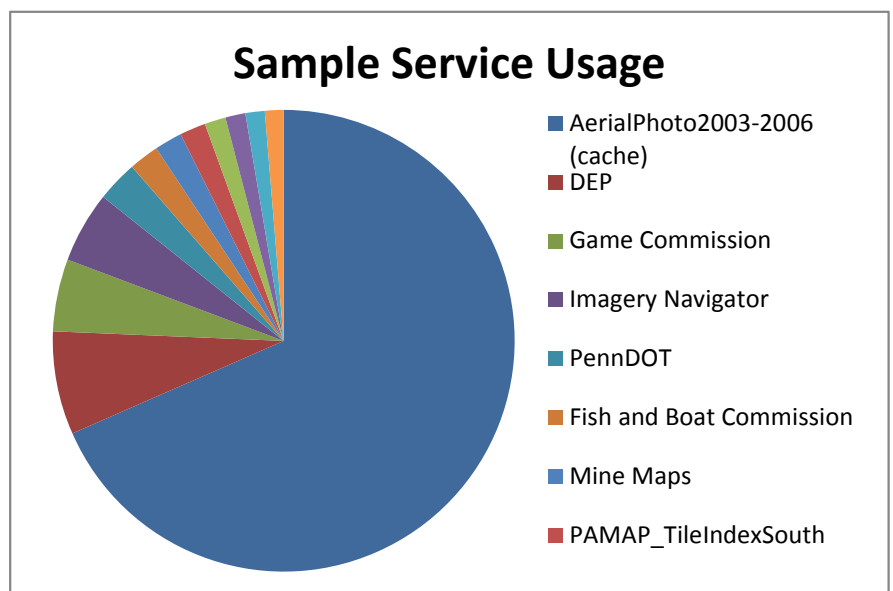

Pennsylvania Spatial Data Access (PASDA)

Usage Statistics - July 1, 2016 through June 30, 2017

General Statistics

Total Usage	Hits	Page Views	Visitors
Web Servers	6,994,011	1,218,961	376,275
Application Server	4,151,764	1,507,267	207,157
Mapping Server I	72,510,525	71,888,538	595,613
Mapping Server II	21,866,756	200,479	68,142
FTP Server I	13,769,206	354,247	52,451
FTP Server II	6,799,088	450,665	57,239
FTP Server III	183,274	..	7,608
FTP Server IV	5,716	..	1,083
TOTAL	126,280,340	75,620,157	1,365,568

Total Number of Datasets Downloaded	Hits on .zip files
Web Servers	231,456
FTP Server I	1,400,275
FTP Server II	907,204
FTP Server III	183,274
FTP Server IV	5,716
TOTAL FILE DOWNLOADS	2,727,925

Total Quantity of Data Downloaded	GB of .zip files
Web Servers	4,904
FTP Server I	17,578
FTP Server II	20,955
FTP Server III	1,458
FTP Server IV	434
TOTAL (GB)	45,328

WMS Requests (all services)	Map Requests
Mapping Server I	2,287,077
Mapping Server II	338,352
TOTAL	2,625,429

* not a complete list of PASDA services.