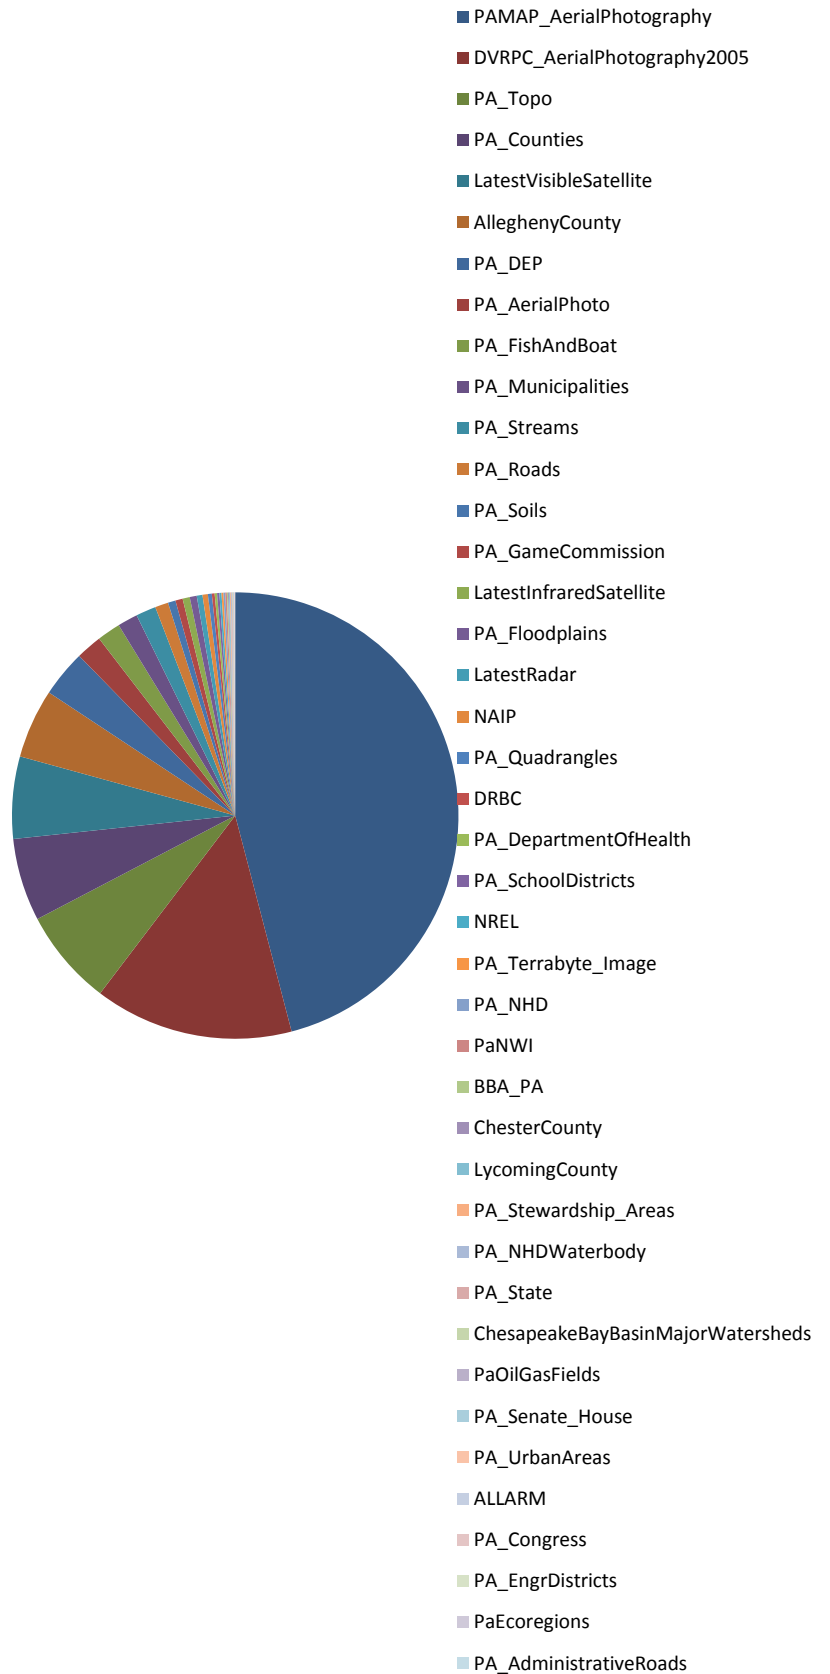

Annual PASDA Usage Statistics January 1, 2009 - December 31, 2009

General Statistics

Total Usage (Entire Site)	Hits
Web Servers	8,134,060
Internet Mapping Server	17,004,422
Data Cart Server	70,664
FTP Server I	1,152,948
FTP Server II	852,656
TOTAL	27,214,750

Total Maps Viewed	Map Views
All Applications & Services	4,257,893

Maps Viewed via Mapping Applications	Map Views
Pennsylvania Navigator	1,879,475
PA_Atlas	220,960
Quadrangle Finder	22,569
Ivan	13,232
Place Finder	11,675
County Finder	7,582
Flood 2006	5,166
Beaver Train Wreck	4,427
Delaware Flood	3,604
TOTAL	2,168,690

* not a complete list of PASDA applications

Mapping Application Usage

Maps Viewed via Internet Map Services (ArcGIS, WMS, and Google clients)	Map Views
PAMAP_AerialPhotography	927,043
DVRPC_AerialPhotography2005	290,842
PA_Topo	141,065
PA_Counties	120,937
LatestVisibleSatellite	120,046
AlleghenyCounty	101,331
PA_DEP	68,458
PA_AerialPhoto	37,970
PA_FishAndBoat	34,198
PA_Municipalities	29,460
PA_Streams	29,370
PA_Roads	19,404
PA_Soils	11,072
PA_GameCommission	10,664
LatestInfraredSatellite	10,462
PA_Floodplains	10,248
LatestRadar	8,404
NAIP	7,828
PA_Quadrangles	5,692
DRBC	4,089
PA_DepartmentOfHealth	3,567
PA_SchoolDistricts	3,312
NREL	3,073
PA_Terrabyte_Image	2,786
PA_NHD	2,662
PaNWI	2,250
BBA_PA	1,610
ChesterCounty	1,375
LycomingCounty	1,356
PA_Stewardship_Areas	1,343
PA_NHDWaterbody	1,341
PA_State	1,135
ChesapeakeBayBasinMajorWatersh	919
PaOilGasFields	730
PA_Senate_House	540
PA_UrbanAreas	527
ALLARM	438
PA_Congress	399
PA_EngrDistricts	137
PaEcoregions	128
PA_AdministrativeRoads	89
TOTAL	2,018,300

* not a complete list of PASDA services

Map Service Usage

Google/KMZ Requests (all services)	Map Views
TOTAL	591,952

WMS Requests (all services)	Map Views
Total	975,114
(subtract Google hits)	591,952
TOTAL	383,162