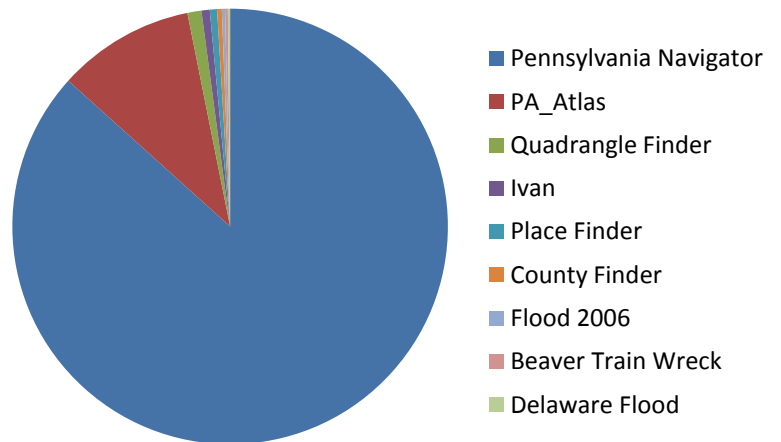

Annual PASDA Usage Statistics ..... January 1, 2009 - December 31, 2009

General Statistics

Total Usage (Entire Site)	Hits
Web Servers	8,134,060
Internet Mapping Server	17,004,422
Data Cart Server	70,664
FTP Server I	1,152,948
FTP Server II	852,656
TOTAL	27,214,750

*This total does not include all hits due to a server transition that began in October.

Total Number of Datasets Downloaded	Hits on .zip files
Web Servers	216,886
Data Cart Server	3,340
FTP Server I	329,084
FTP Server II	780,694
TOTAL FILE DOWNLOADS	1,330,004

Total Quantity of Data Downloaded	GB of .zip files
Web Servers	2,581
Data Cart Server	31
FTP Server I	2,902
FTP Server II	24,399
TOTAL (GB)	29,913

Internet Map Services and Applications

*These values do not include all hits due to a server transition that began in October.

Total Maps Viewed	Map Views
All Applications & Services	4,257,893

Maps Viewed via Mapping Applications	Map Views
Pennsylvania Navigator	1,879,475
PA_Atlas	220,960
Quadrangle Finder	22,569
Ivan	13,232
Place Finder	11,675
County Finder	7,582
Flood 2006	5,166
Beaver Train Wreck	4,427
Delaware Flood	3,604
TOTAL	2,168,690

* not a complete list of PASDA applications

Mapping Application Usage